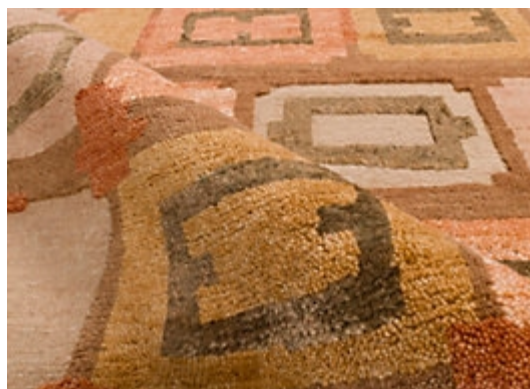

STARK

RUGS

AVAILABLE IN 2 COLORWAYS

PARVANEH - RETRO

SKU: RUGNO 144128B06
CONSTRUCTION: HAND-KNOTTED
COMPOSITION: 70% WOOL / 20% SILK / 10% JUTE
PILE HEIGHT: .079 IN
TEXTURE: CUT PILE
ORIGIN: INDIA
CUSTOM OPTIONS: FULL CUSTOM