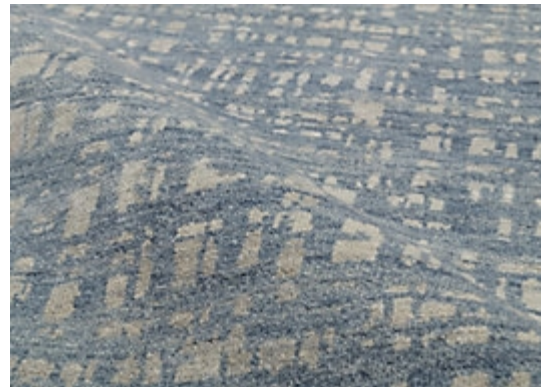

STARK

RUGS

AVAILABLE IN 1 COLORWAYS

ALBI - DENIM

SKU: RUGNO 135966A10
CONSTRUCTION: HAND-KNOTTED
COMPOSITION: 60% WOOL / 40% SILK
ORIGIN: INDIA
CUSTOM OPTIONS: FULL CUSTOM

Any size available made-to-order.
Additional options available on request.