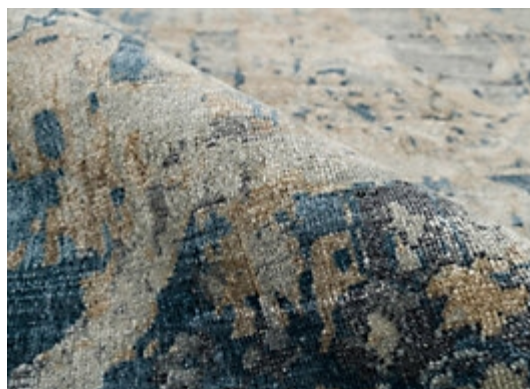

STARK

RUGS

AVAILABLE IN 3 COLORWAYS

HALINA - AZURE

SKU: RUGNO 132097A10
CONSTRUCTION: NIKKI KAPOOR/STARK 2 PARTNERSH
COMPOSITION: 85% SILK / 15% WOOL
ORIGIN: INDIA
CUSTOM OPTIONS: FULL CUSTOM

Any size available made-to-order.
Additional options available on request.