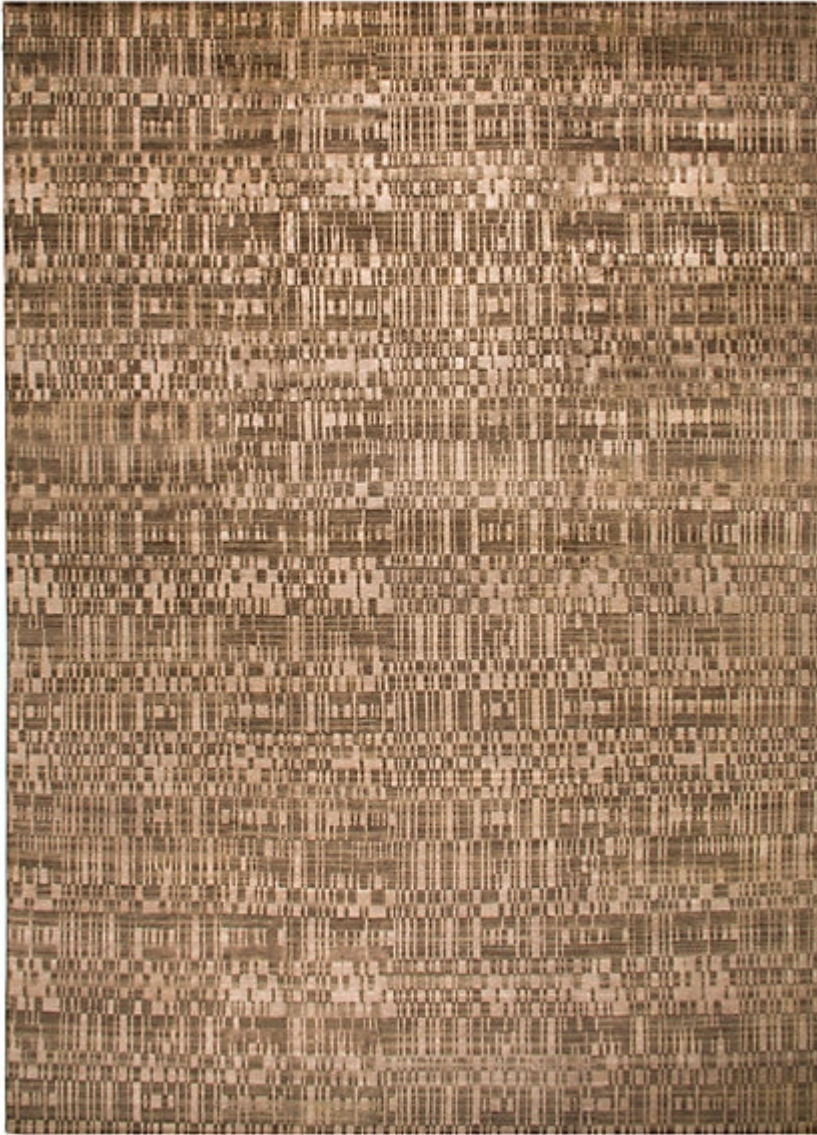

STARK

RUGS

CLONMEL - ROSY BROWN

SKU: RUGNO 109832A09
CONSTRUCTION: HAND-KNOTTED
COMPOSITION: 53% WOOL / 47% BAMBOO SILK
TEXTURE: CUT PILE
ORIGIN: INDIA

AVAILABLE IN 1 COLORWAYS

Any size available made-to-order.
Additional options available on request.

HANDMADE SIZES MAY VARY.

[STARKCARPET.COM](https://www.starkcarpet.com)