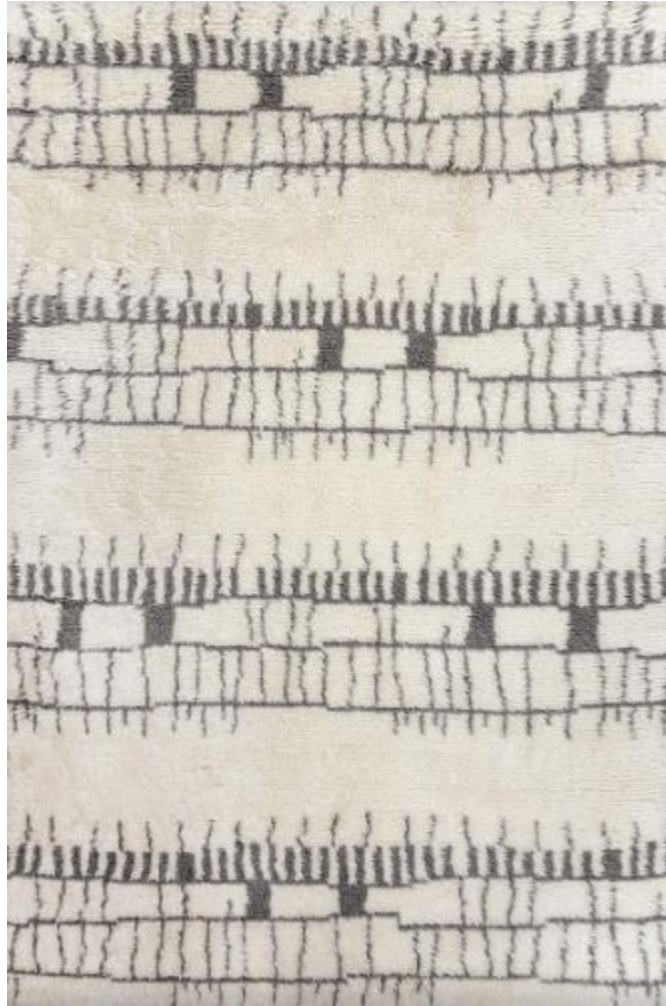

STARK

RUGS

AVAILABLE IN 1 COLORWAYS

SHANDA - EGGSHELL

SKU: RUGMOR 133303A06
CONSTRUCTION: RUG INVENTORY
COMPOSITION: 100% WOOL
KNOT COUNT: 7.5 KNOTS
PILE HEIGHT: 1 IN
ORIGIN: INDIA

Any size available made-to-order.
Additional options available on request.

HANDMADE SIZES MAY VARY.

STARKCARPET.COM