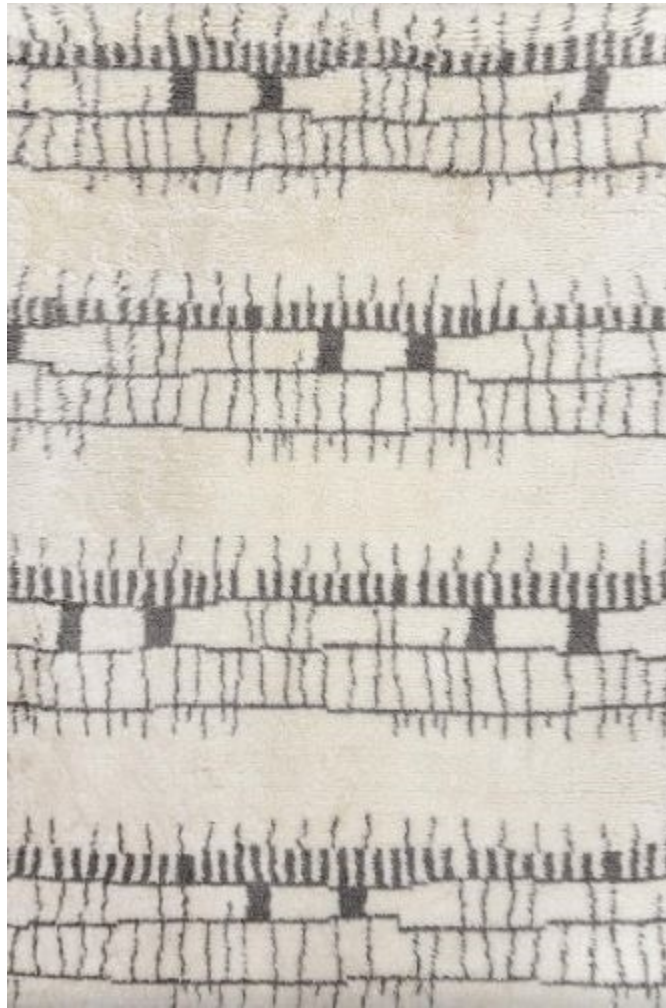

# STARK

## RUGS

---

AVAILABLE IN 1 COLORWAYS

---

### SHANDA - EGGSHELL

SKU: RUGMOR 133303A06  
CONSTRUCTION: RUG INVENTORY  
COMPOSITION: 100% WOOL  
KNOT COUNT: 7.5 KNOTS  
PILE HEIGHT: 1 IN  
ORIGIN: INDIA

Any size available made-to-order.  
Additional options available on request.