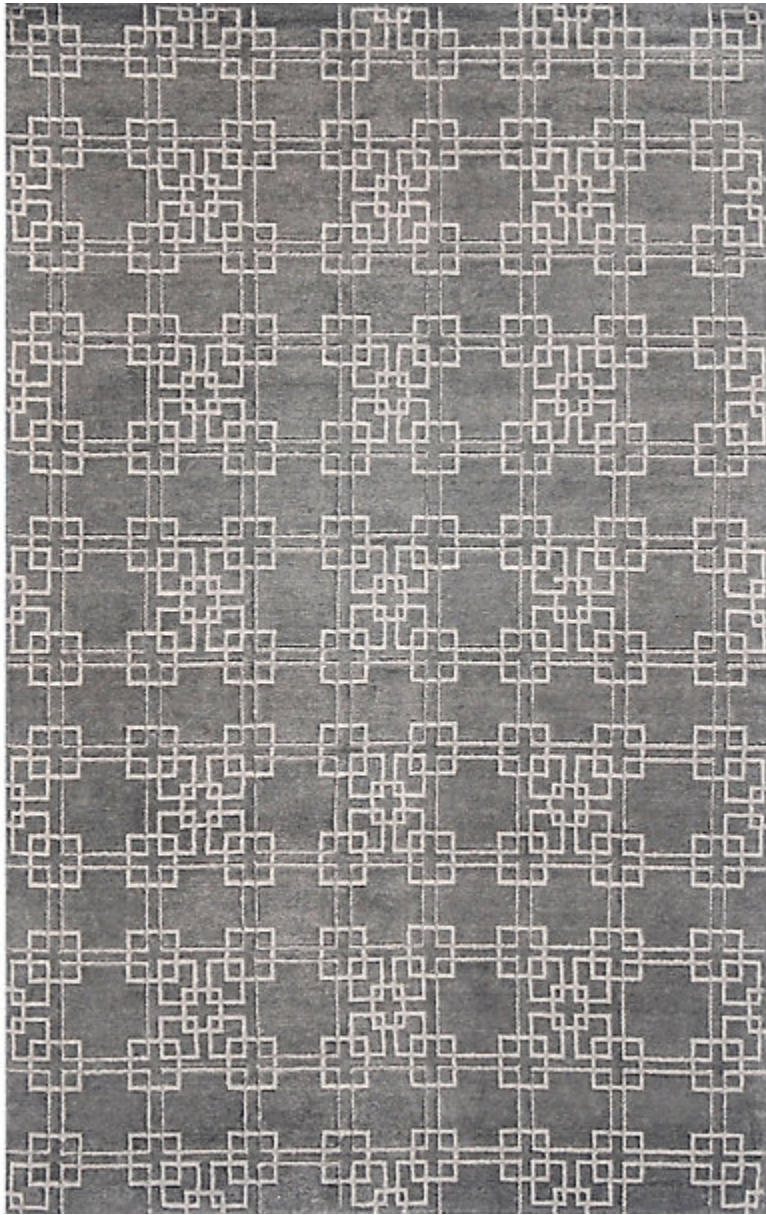

# STARK

# RUGS

AVAILABLE IN 1 COLORWAYS

## BRENHAM - DARK GREY

SKU: RUGLINS294656A04  
CONSTRUCTION: FLATWEAVE  
COMPOSITION: LINEN  
ORIGIN: INDIA

Any size available made-to-order.  
Additional options available on request.

HANDMADE SIZES MAY VARY.