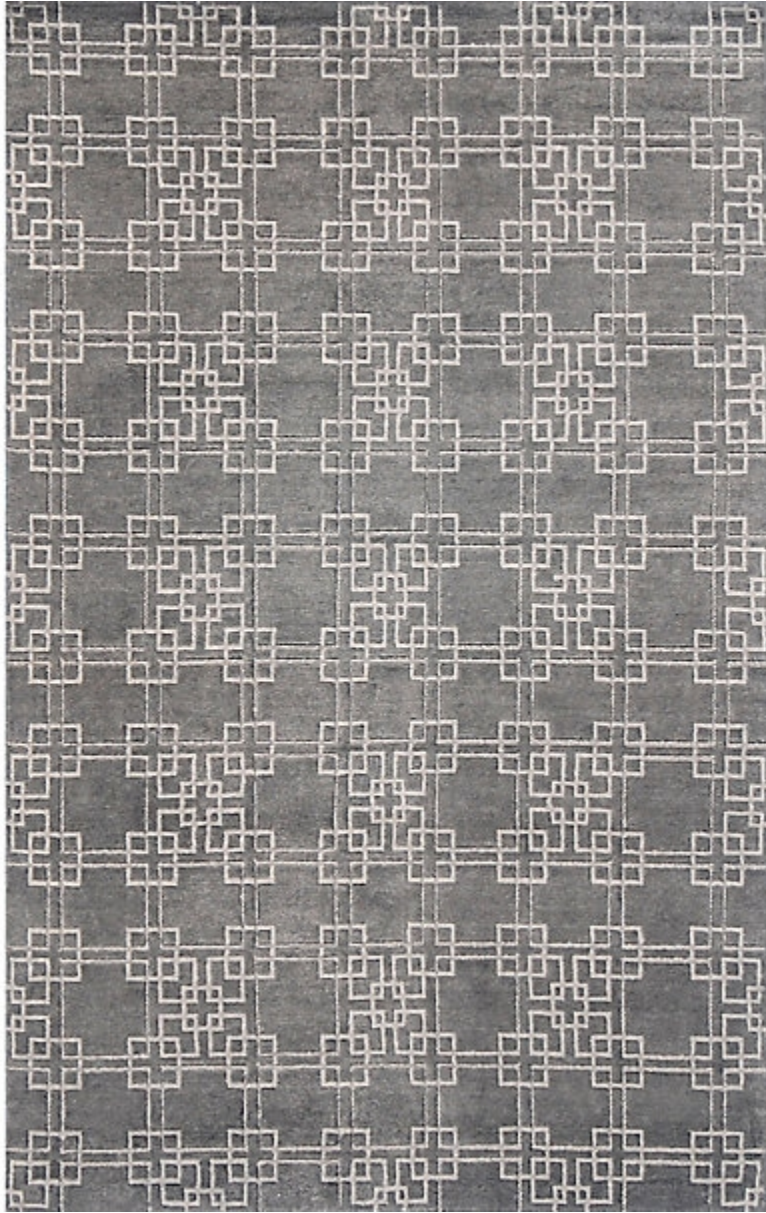

STARK

RUGS

AVAILABLE IN 1 COLORWAYS

BRENHAM - DARK GREY

SKU: RUGLINS294656A04
CONSTRUCTION: FLATWEAVE
COMPOSITION: LINEN
ORIGIN: INDIA

Any size available made-to-order.
Additional options available on request.

HANDMADE SIZES MAY VARY.

STARKCARPET.COM