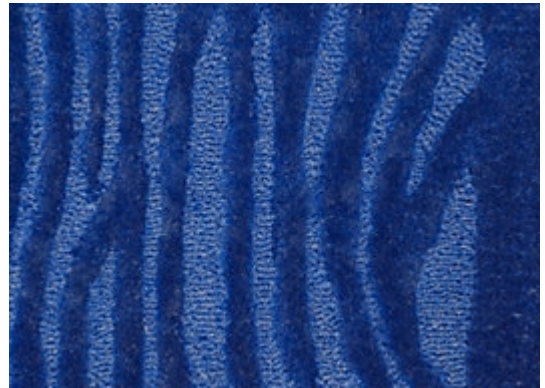

STARK

CARPET & RUGS

AVAILABLE IN 5 COLORWAYS

SEMMA - LAPIS

SKU: RUGTUF148793E
CONSTRUCTION: HAND-TUFTED
COMPOSITION: 100% STARK PERFORMANCE ACRYLIC
PILE HEIGHT: 0.47 IN
TEXTURE: CUT & LOOP PILE
ORIGIN: INDIA
CUSTOM OPTIONS: SPA HANDMADE COLORS