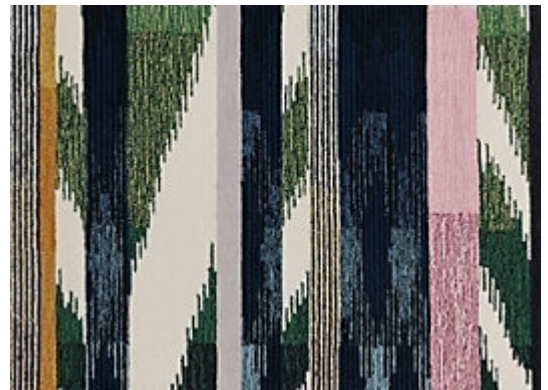

# STARK

# RUGS

AVAILABLE IN 4 COLORWAYS

## MISSONI TROPICAL - MEADOW

SKU: RUGTUF148282B08  
CONSTRUCTION: HAND-TUFTED  
COMPOSITION: 50% SILK / 46% WOOL / 4% LUREX  
KNOT COUNT: 0 KNOTS  
PILE HEIGHT: 0.43 IN  
TEXTURE: LOOP PILE  
ORIGIN: INDIA  
CUSTOM OPTIONS: MISSONI HANDMADE COLORS