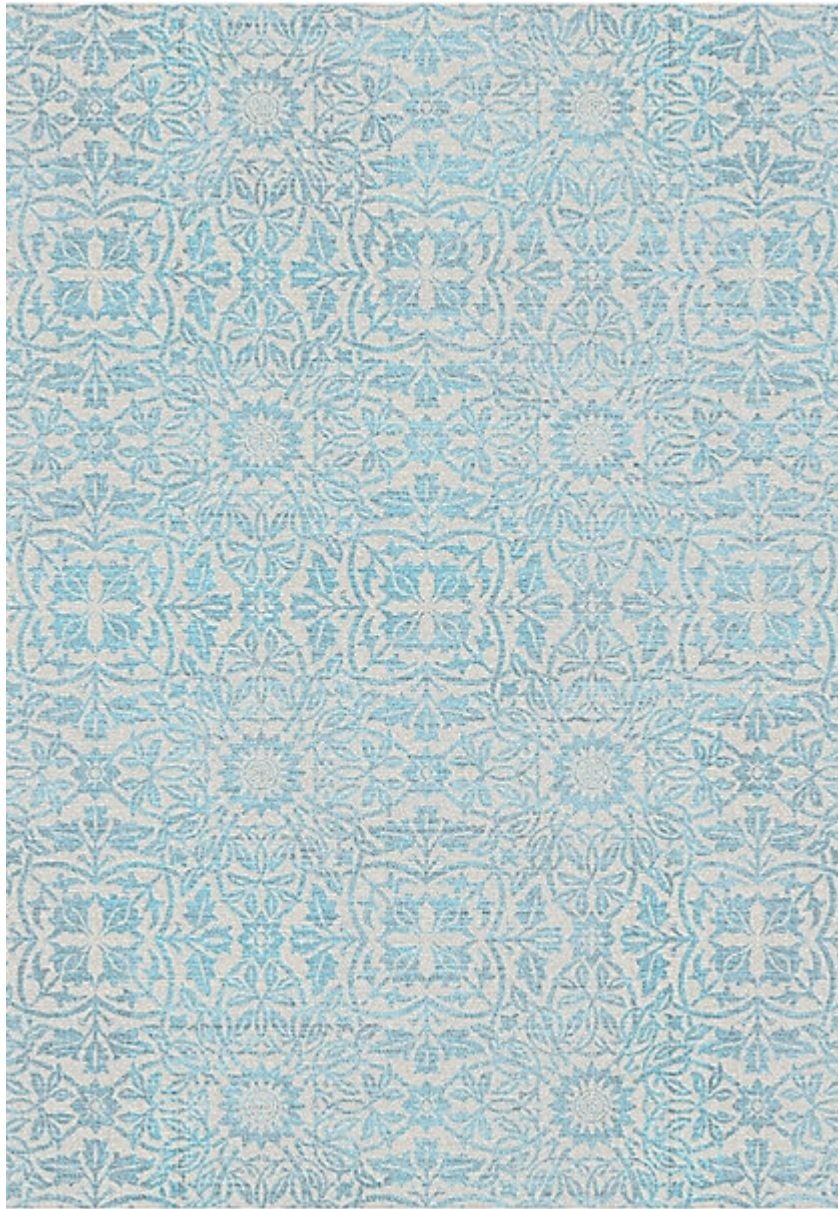

STARK

RUGS

AVAILABLE IN 0 COLORWAYS

HENRIETTE - ICE

SKU: RUGTUF146743A
CONSTRUCTION: HAND-TUFTED
COMPOSITION: 52% SHINY NYLON / 48% WOOL
PILE HEIGHT: 0.39 IN
TEXTURE: LOOP PILE
ORIGIN: CHINA
CUSTOM OPTIONS: FULL CUSTOM