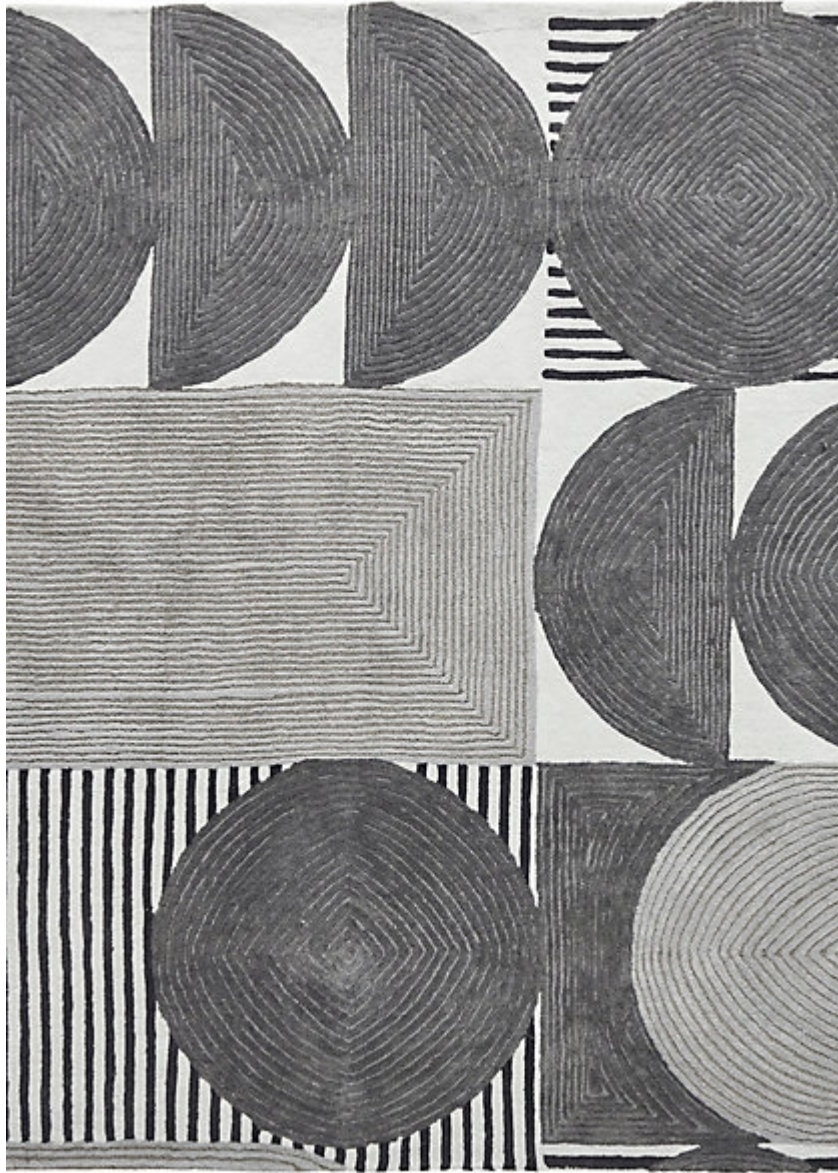

STARK

CARPET & RUGS

AVAILABLE IN 5 COLORWAYS

MORRIS - ANCHOR

SKU: RUGTUF146077A
CONSTRUCTION: HAND-TUFTED
COMPOSITION: 100% STARK PERFORMANCE ACRYLIC
PILE HEIGHT: 0.47 IN
TEXTURE: CUT & LOOP PILE
ORIGIN: INDIA
CUSTOM OPTIONS: SPA HANDMADE COLORS

Any size available made-to-order.
Additional options available on request.

STARKCARPET.COM