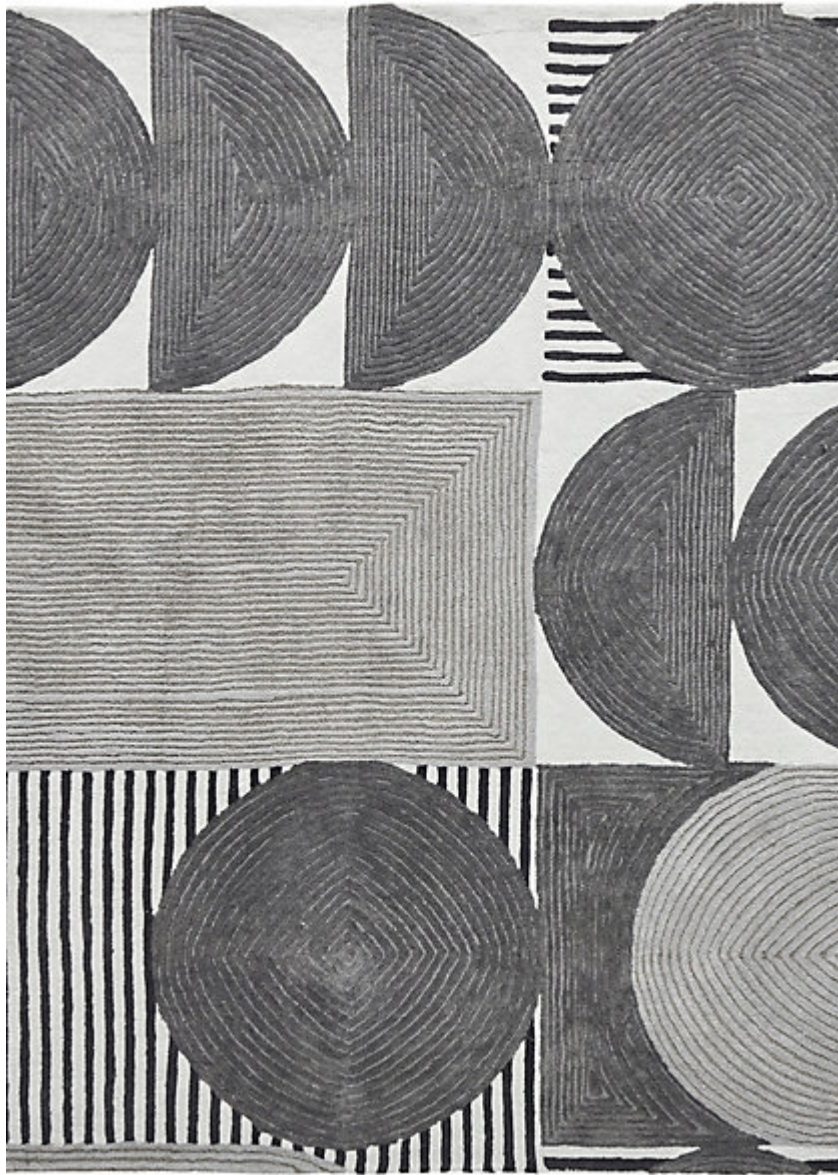

# STARK

## CARPET & RUGS

AVAILABLE IN 5 COLORWAYS

### MORRIS - ANCHOR

SKU: RUGTUF146077A  
CONSTRUCTION: HAND-TUFTED  
COMPOSITION: 100% STARK PERFORMANCE ACRYLIC  
PILE HEIGHT: 0.47 IN  
TEXTURE: CUT & LOOP PILE  
ORIGIN: INDIA  
CUSTOM OPTIONS: SPA HANDMADE COLORS