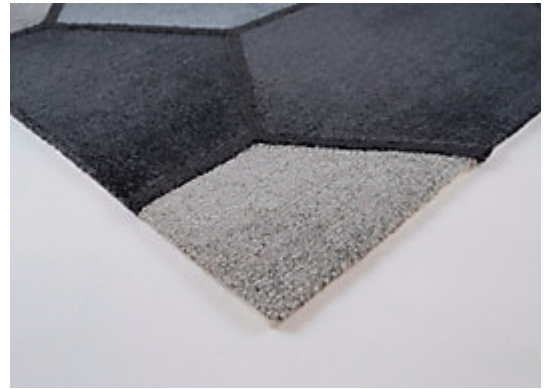

STARK

CARPET & RUGS

AVAILABLE IN 4 COLORWAYS

TARIANA - GRAPHITE

SKU: RUGTUF142845B
CONSTRUCTION: HAND-TUFTED
COMPOSITION: 100% SILKY NYLON
PILE HEIGHT: 0.24 IN
TEXTURE: LOOP PILE
ORIGIN: THAILAND
CUSTOM OPTIONS: FULL CUSTOM

Any size available made-to-order.
Additional options available on request.

STARKCARPET.COM