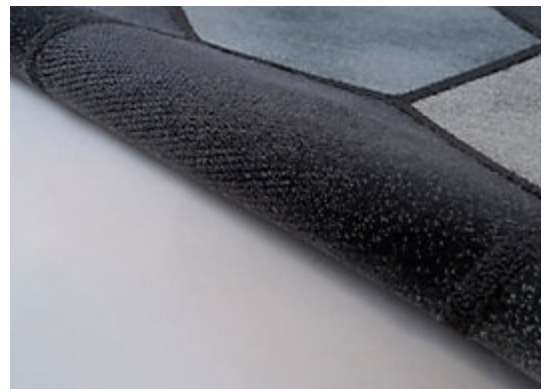

STARK

CARPET & RUGS

AVAILABLE IN 4 COLORWAYS

TARIANA - GRAPHITE

SKU: RUGTUF142845B
CONSTRUCTION: HAND-TUFTED
COMPOSITION: 100% SILKY NYLON
PILE HEIGHT: 0.24 IN
TEXTURE: LOOP PILE
ORIGIN: THAILAND
CUSTOM OPTIONS: FULL CUSTOM