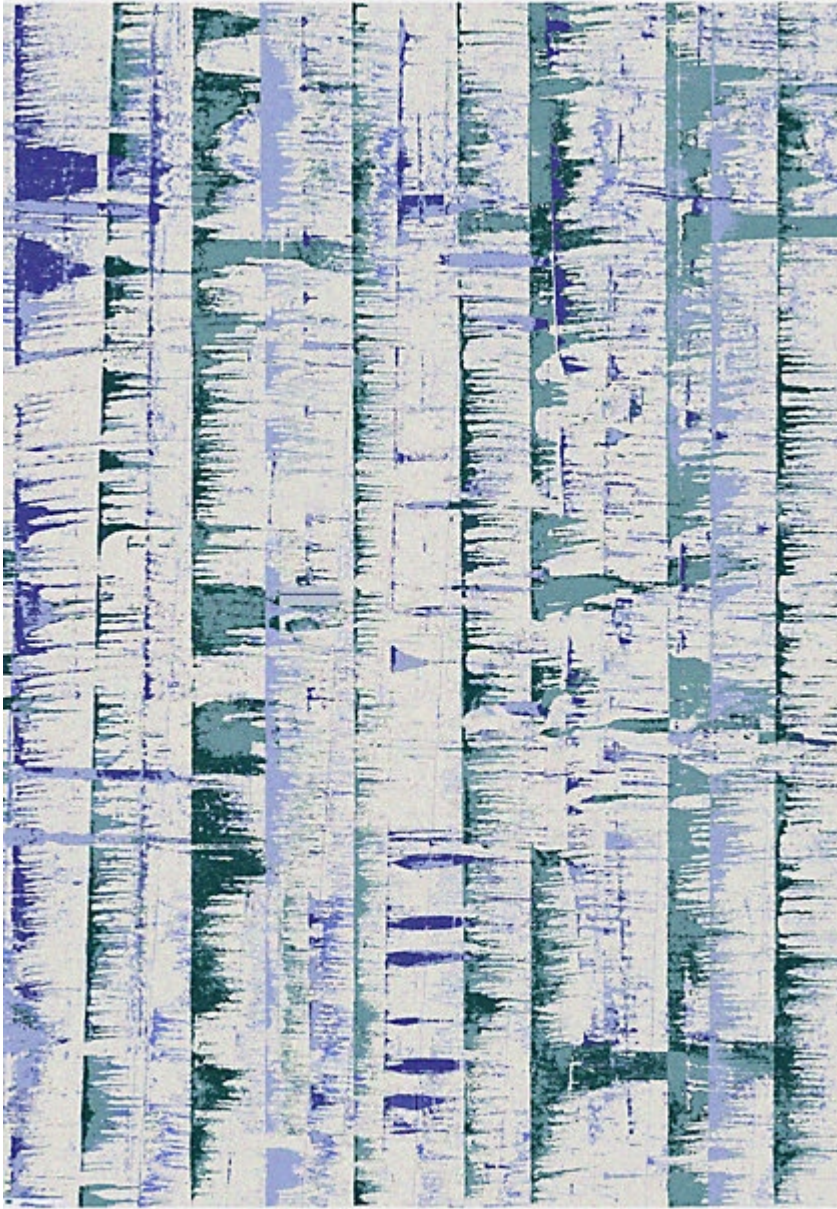

# STARK

## CARPET & RUGS

---

AVAILABLE IN 1 COLORWAYS

---

### ESIRA - BLUE GREEN

SKU: RUGTUF142755A  
CONSTRUCTION: HAND-TUFTED  
COMPOSITION: 100% STARK PERFORMANCE ACRYLIC  
PILE HEIGHT: 0.31 IN  
TEXTURE: CUT & LOOP PILE  
ORIGIN: INDIA  
CUSTOM OPTIONS: SPA HANDMADE COLORS