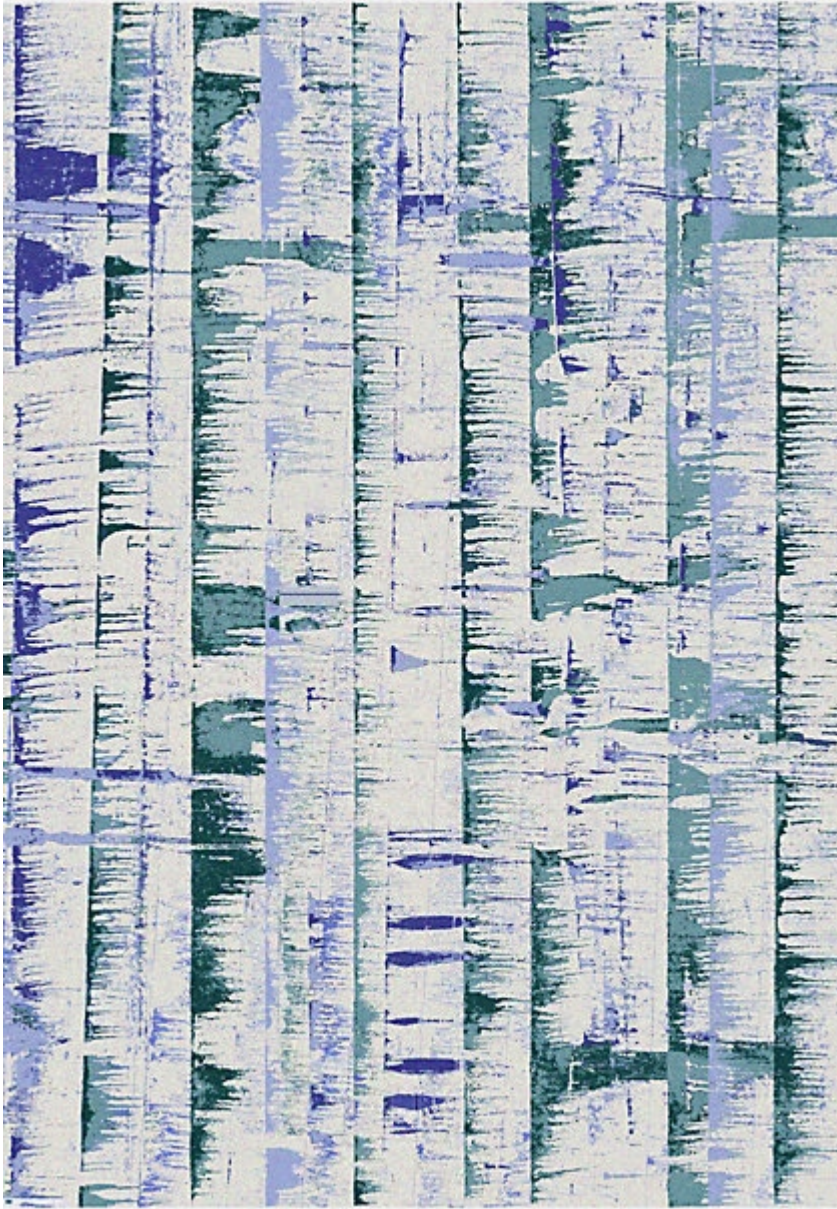

STARK

CARPET & RUGS

AVAILABLE IN 1 COLORWAYS

ESIRA - BLUE GREEN

SKU: RUGTUF142755A
CONSTRUCTION: HAND-TUFTED
COMPOSITION: 100% STARK PERFORMANCE ACRYLIC
PILE HEIGHT: 0.31 IN
TEXTURE: CUT & LOOP PILE
ORIGIN: INDIA
CUSTOM OPTIONS: SPA HANDMADE COLORS