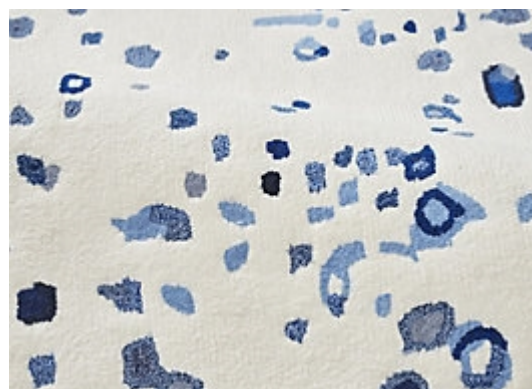

STARK

RUGS

JESSINA - INDIGO

SKU: RUGTUF142754A
CONSTRUCTION: HAND-TUFTED
COMPOSITION: 100% STARK PERFORMANCE ACRYLIC
PILE HEIGHT: 0.31 IN
TEXTURE: TIP SHEAR
ORIGIN: INDIA
CUSTOM OPTIONS: SPA HANDMADE COLORS

AVAILABLE IN 0 COLORWAYS

Any size available made-to-order.
Additional options available on request.

HANDMADE SIZES MAY VARY.

STARKCARPET.COM