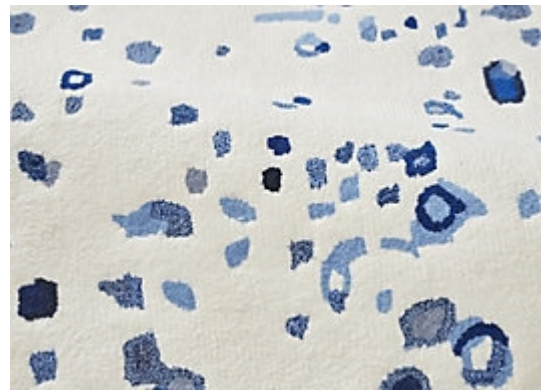

STARK

RUGS

AVAILABLE IN 3 COLORWAYS

JESSINA - INDIGO

SKU: RUGTUF142754A
CONSTRUCTION: HAND-TUFTED
COMPOSITION: 100% STARK PERFORMANCE ACRYLIC
PILE HEIGHT: 0.31 IN
PILE TYPE: TIP SHEAR
ORIGIN: INDIA
CUSTOM OPTIONS: SPA HANDMADE COLORS

Any size available made-to-order.
Additional options available on request.

HANDMADE SIZES MAY VARY.

STARKCARPET.COM