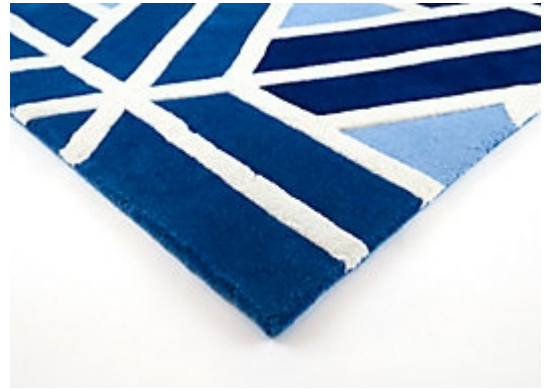

# STARK

## CARPET & RUGS

AVAILABLE IN 2 COLORWAYS

### CRYSTALLINI - QUARTZ

SKU: RUGTUF141186A  
CONSTRUCTION: HAND-TUFTED  
COMPOSITION: 100% STARK PERFORMANCE ACRYLIC  
PILE HEIGHT: 0.39 IN  
TEXTURE: CUT PILE  
ORIGIN: INDIA  
CUSTOM OPTIONS: SPA HANDMADE COLORS