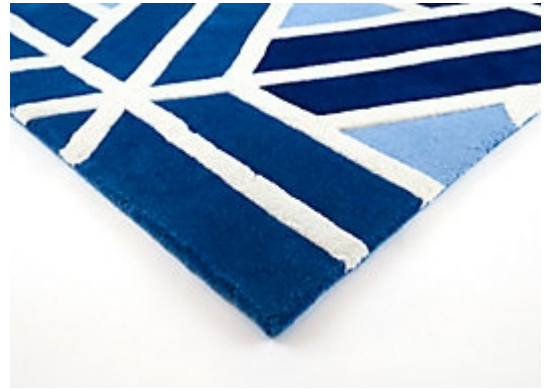

STARK

CARPET & RUGS

AVAILABLE IN 2 COLORWAYS

CRYSTALLINI - QUARTZ

SKU: RUGTUF141186A
CONSTRUCTION: HAND-TUFTED
COMPOSITION: 100% STARK PERFORMANCE ACRYLIC
PILE HEIGHT: 0.39 IN
TEXTURE: CUT PILE
ORIGIN: INDIA
CUSTOM OPTIONS: SPA HANDMADE COLORS