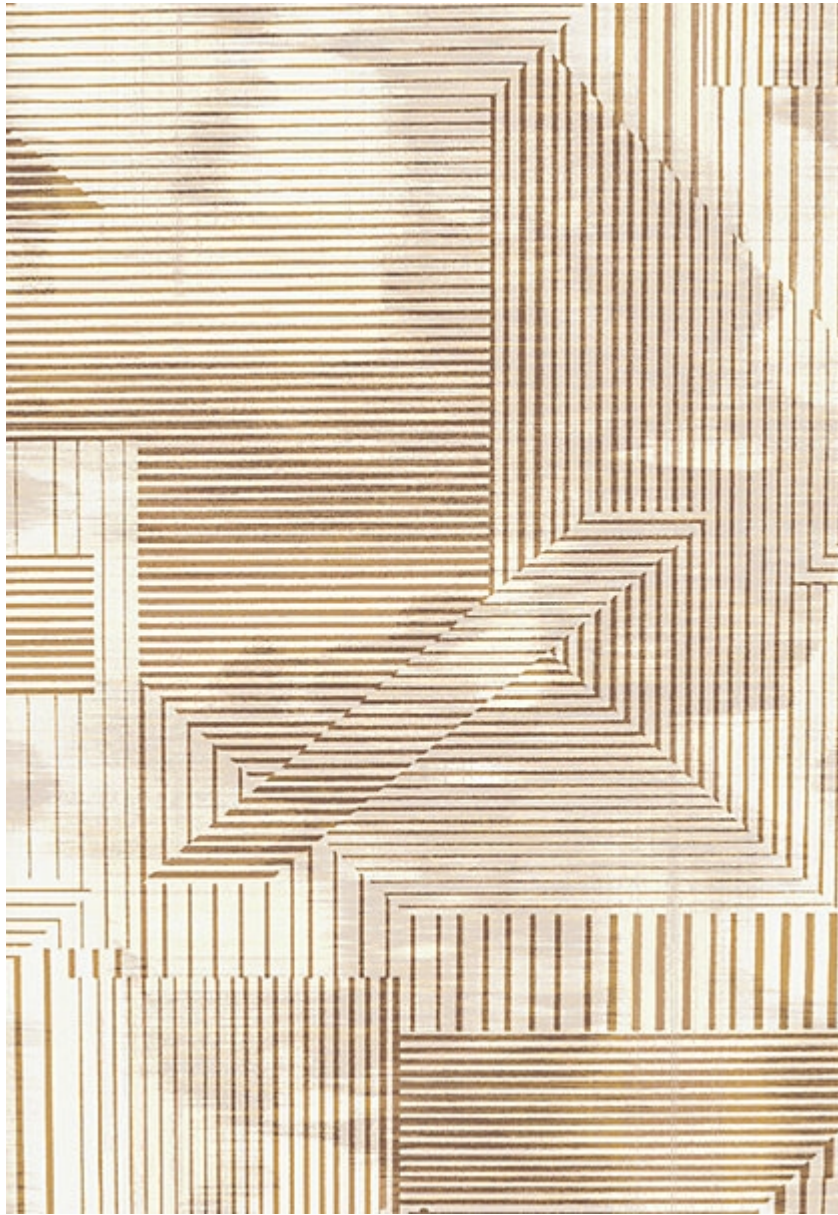

STARK

RUGS

BORIS - CANYON

SKU: RUGTUF141184A
CONSTRUCTION: HAND-TUFTED
COMPOSITION: 100% STARK PERFORMANCE ACRYLIC
PILE HEIGHT: 0.39 IN
PILE TYPE: CUT PILE
ORIGIN: INDIA
CUSTOM OPTIONS: SPA HANDMADE COLORS

AVAILABLE IN 3 COLORWAYS

Any size available made-to-order.
Additional options available on request.

HANDMADE SIZES MAY VARY.

STARKCARPET.COM