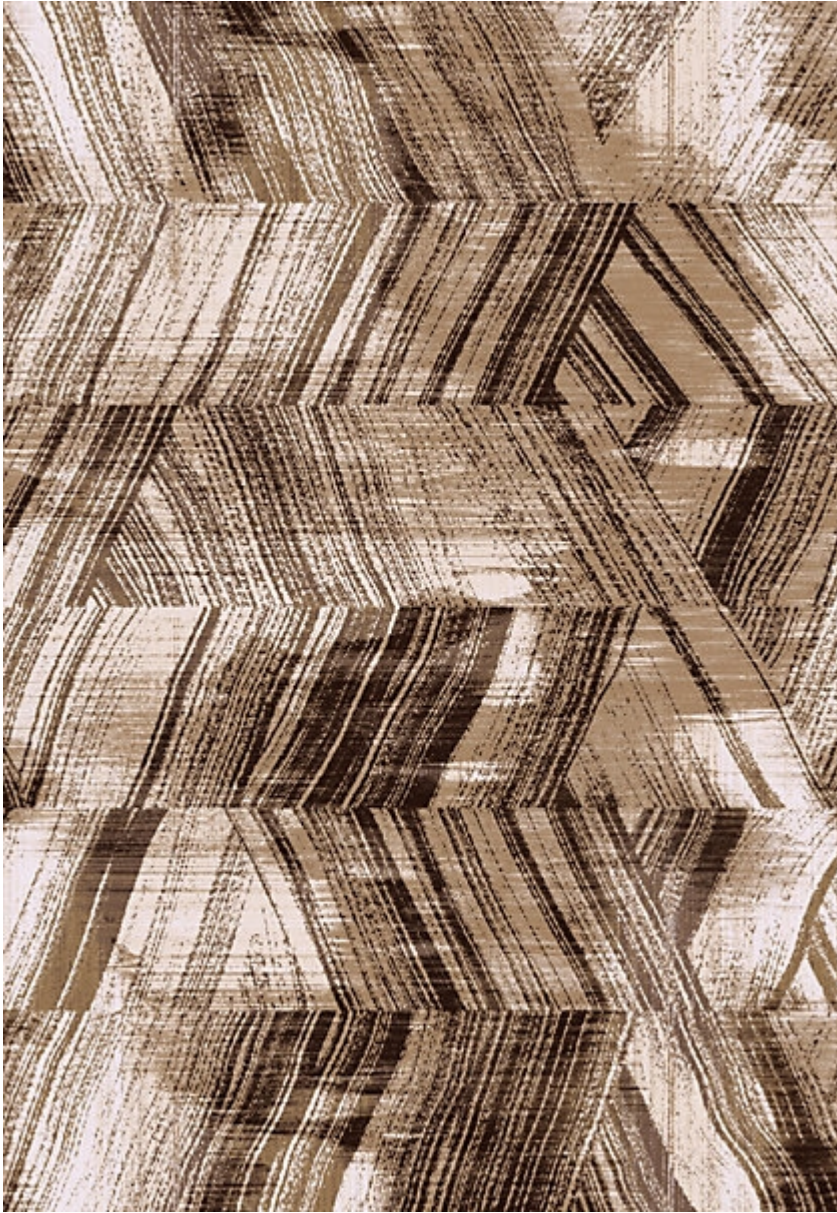

# STARK

# RUGS

---

AVAILABLE IN 0 COLORWAYS

---

## IDA - CANYON

SKU: RUGTUF141183A  
CONSTRUCTION: HAND-TUFTED  
COMPOSITION: 100% STARK PERFORMANCE ACRYLIC  
PILE HEIGHT: 0.39 IN  
TEXTURE: CUT & LOOP PILE  
ORIGIN: INDIA  
CUSTOM OPTIONS: SPA HANDMADE COLORS