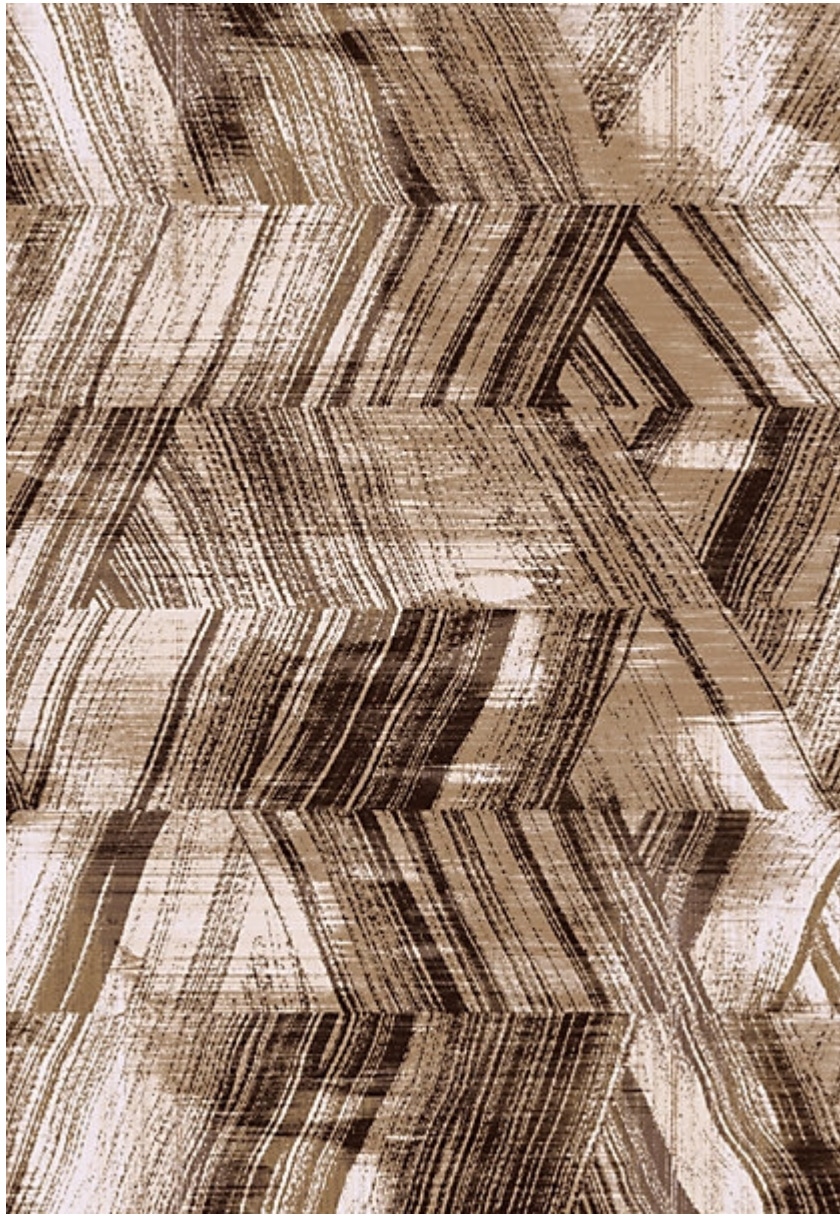

STARK

CARPET & RUGS

IDA - CANYON

SKU: RUGTUF141183A
CONSTRUCTION: HAND-TUFTED
COMPOSITION: 100% STARK PERFORMANCE ACRYLIC
PILE HEIGHT: 0.39 IN
TEXTURE: CUT & LOOP PILE
ORIGIN: INDIA
CUSTOM OPTIONS: SPA HANDMADE COLORS

AVAILABLE IN 2 COLORWAYS

Any size available made-to-order.
Additional options available on request.

STARKCARPET.COM