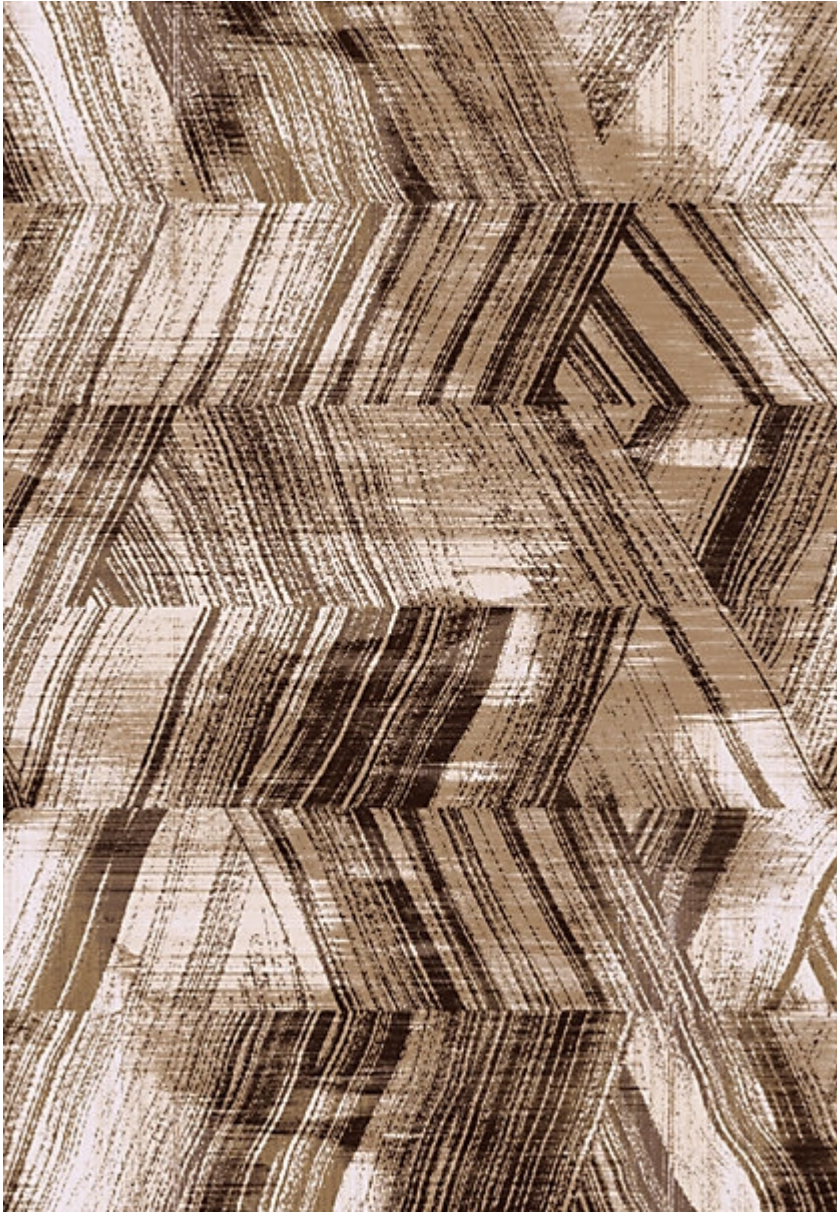

STARK

CARPET & RUGS

AVAILABLE IN 2 COLORWAYS

IDA - CANYON

SKU: RUGTUF141183A
CONSTRUCTION: HAND-TUFTED
COMPOSITION: 100% STARK PERFORMANCE ACRYLIC
PILE HEIGHT: 0.39 IN
TEXTURE: CUT & LOOP PILE
ORIGIN: INDIA
CUSTOM OPTIONS: SPA HANDMADE COLORS