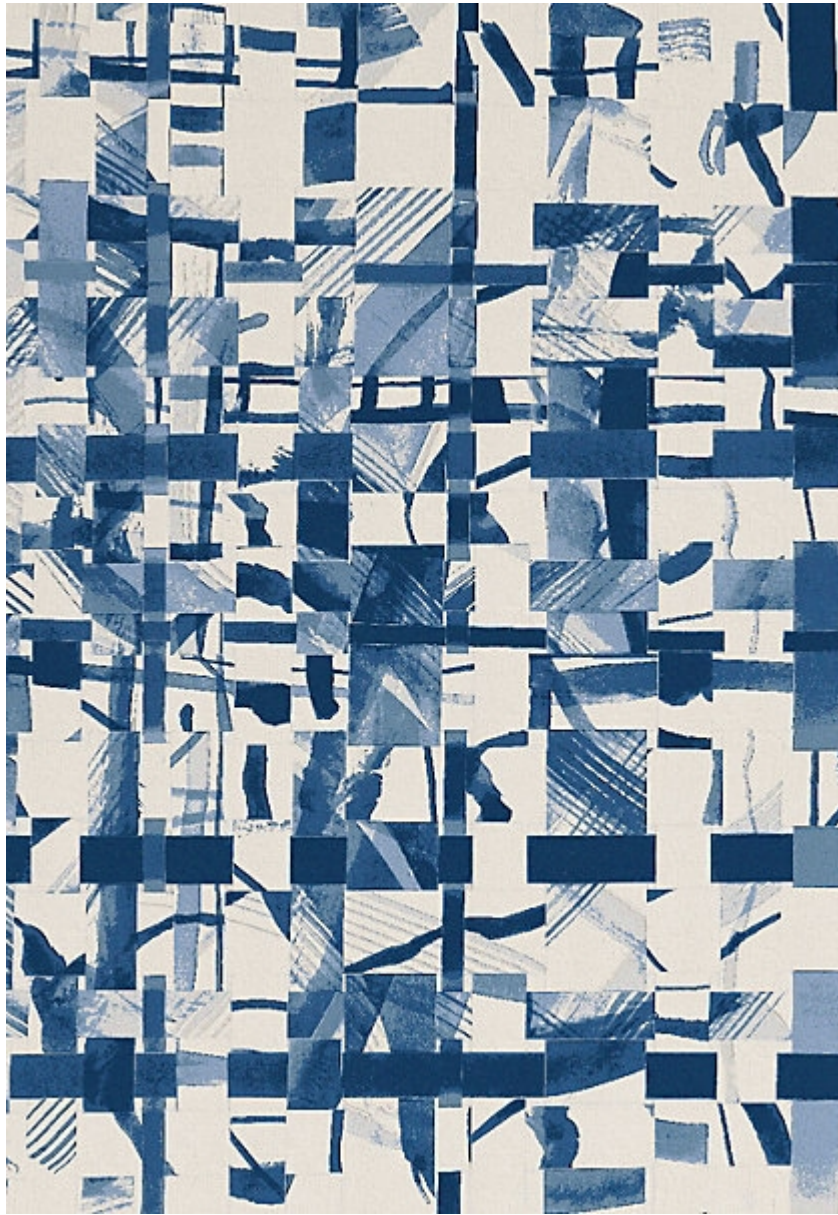

STARK

CARPET & RUGS

AVAILABLE IN 1 COLORWAYS

KEDA - ROYAL

SKU: RUGTUF140752A
CONSTRUCTION: HAND-TUFTED
COMPOSITION: 65% SILKY NYLON / 35% WOOL
PILE HEIGHT: 0.51 IN
TEXTURE: CUT & LOOP PILE
ORIGIN: CHINA
CUSTOM OPTIONS: FULL CUSTOM

Any size available made-to-order.
Additional options available on request.

STARKCARPET.COM