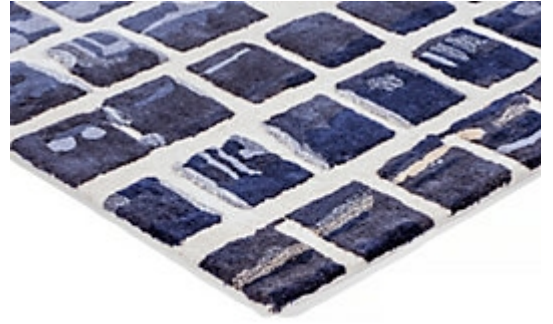

STARK

RUGS

AVAILABLE IN 0 COLORWAYS

MATHIS - ROYAL

SKU: RUGTUF140268A
CONSTRUCTION: HAND-TUFTED
COMPOSITION: 100% STARK PERFORMANCE ACRYLIC
PILE HEIGHT: .31 IN
TEXTURE: CUT & LOOP PILE
ORIGIN: INDIA
CUSTOM OPTIONS: SPA HANDMADE COLORS

Any size available made-to-order.
Additional options available on request.

HANDMADE SIZES MAY VARY.

STARKCARPET.COM