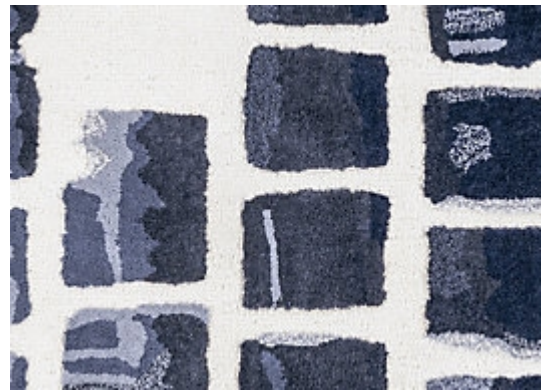

STARK

RUGS

AVAILABLE IN 1 COLORWAYS

MATHIS - ROYAL

SKU: RUGTUF140268A
CONSTRUCTION: HAND-TUFTED
COMPOSITION: 100% STARK PERFORMANCE ACRYLIC
PILE HEIGHT: .31 IN
PILE TYPE: CUT & LOOP PILE
ORIGIN: INDIA
CUSTOM OPTIONS: SPA HANDMADE COLORS

Any size available made-to-order.
Additional options available on request.

HANDMADE SIZES MAY VARY.

STARKCARPET.COM