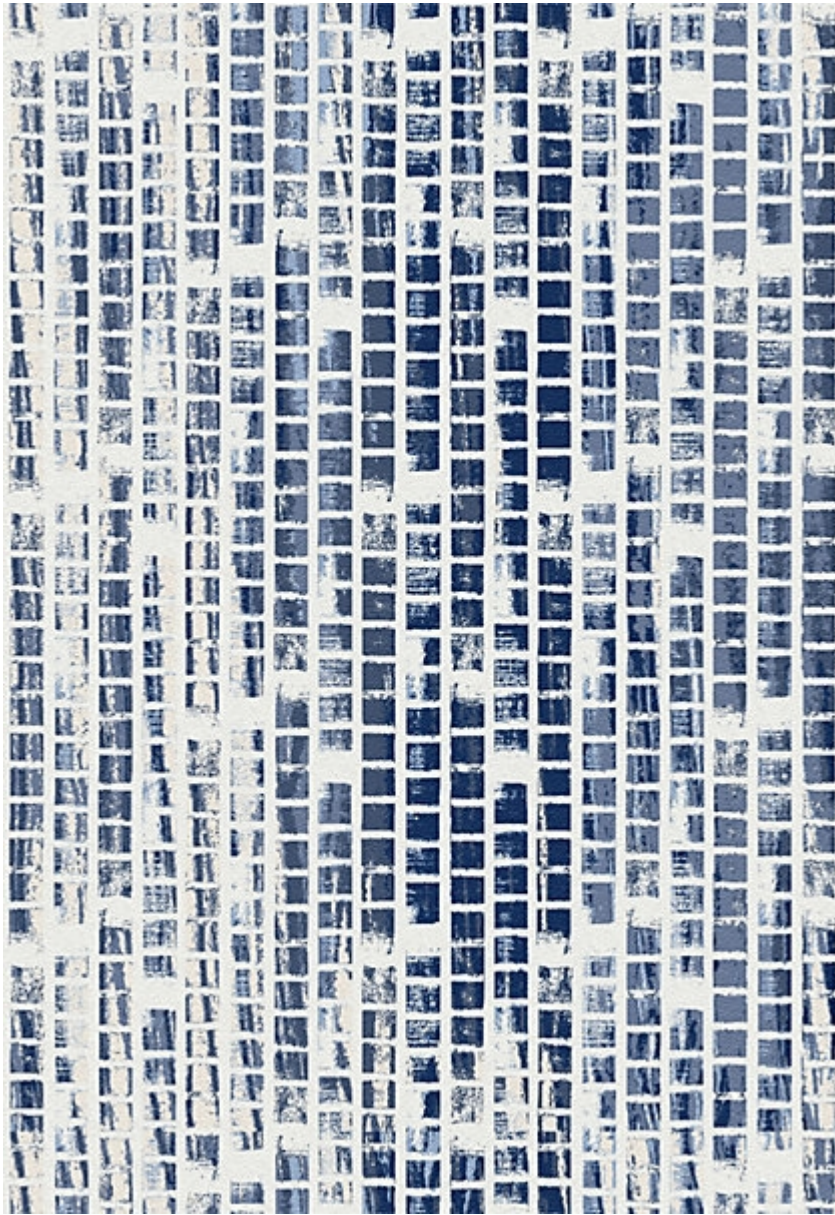

STARK

RUGS

AVAILABLE IN 1 COLORWAYS

MATHIS - ROYAL

SKU: RUGTUF140268A
CONSTRUCTION: HAND-TUFTED
COMPOSITION: 100% STARK PERFORMANCE ACRYLIC
PILE HEIGHT: .31 IN
PILE TYPE: CUT & LOOP PILE
ORIGIN: INDIA
CUSTOM OPTIONS: SPA HANDMADE COLORS

Any size available made-to-order.
Additional options available on request.

HANDMADE SIZES MAY VARY.

STARKCARPET.COM