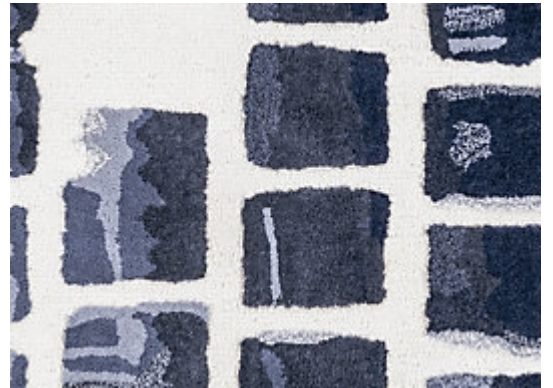

STARK

RUGS

AVAILABLE IN 0 COLORWAYS

MATHIS - ROYAL

SKU: RUGTUF140268A
CONSTRUCTION: HAND-TUFTED
COMPOSITION: 100% STARK PERFORMANCE ACRYLIC
PILE HEIGHT: .31 IN
TEXTURE: CUT & LOOP PILE
ORIGIN: INDIA
CUSTOM OPTIONS: SPA HANDMADE COLORS

Any size available made-to-order.
Additional options available on request.

HANDMADE SIZES MAY VARY.

STARKCARPET.COM