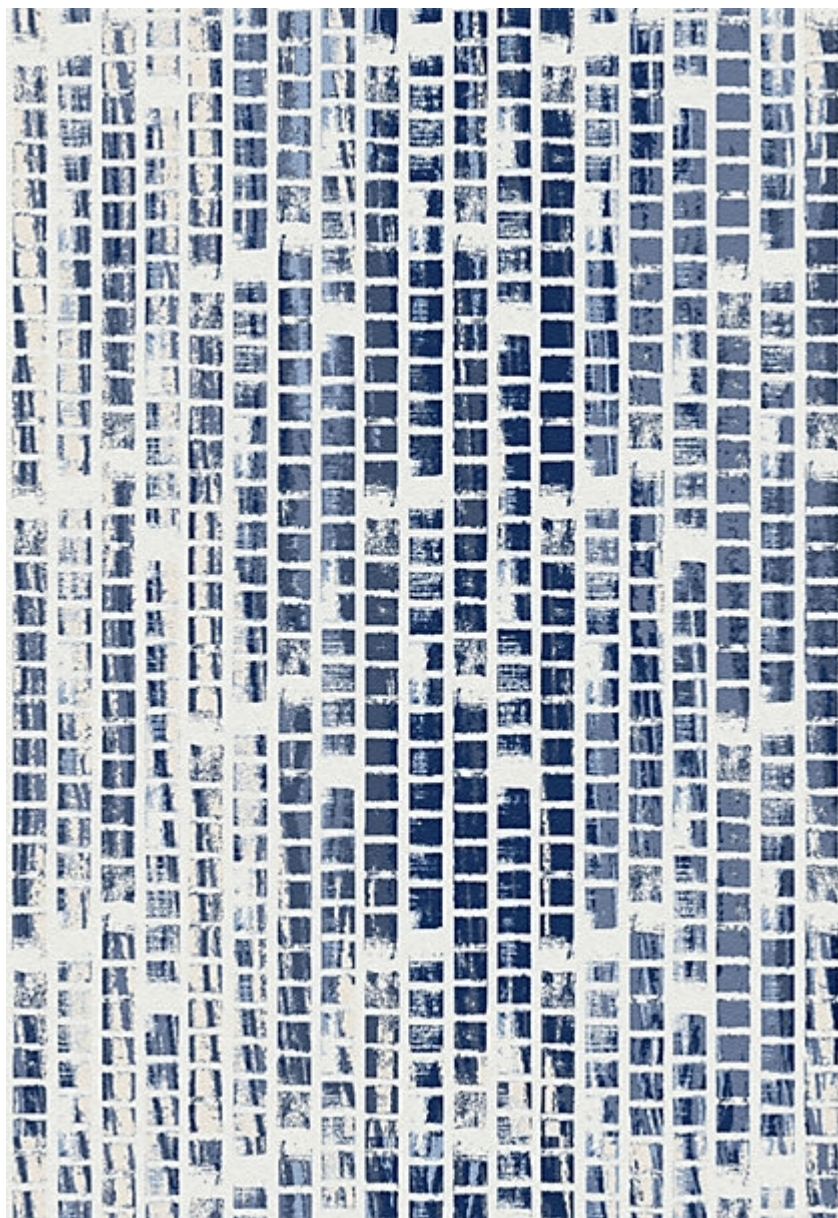

# STARK

## CARPET & RUGS

AVAILABLE IN 1 COLORWAYS

### MATHIS - ROYAL

SKU: RUGTUF140268A  
CONSTRUCTION: HAND-TUFTED  
COMPOSITION: 100% STARK PERFORMANCE ACRYLIC  
PILE HEIGHT: .31 IN  
TEXTURE: CUT & LOOP PILE  
ORIGIN: INDIA  
CUSTOM OPTIONS: SPA HANDMADE COLORS