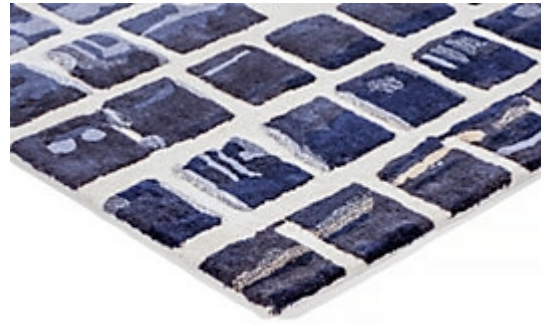

STARK

RUGS

AVAILABLE IN 1 COLORWAYS

MATHIS - ROYAL

SKU: RUGTUF140268A
CONSTRUCTION: HAND-TUFTED
COMPOSITION: 100% STARK PERFORMANCE ACRYLIC
PILE HEIGHT: .31 IN
PILE TYPE: CUT & LOOP PILE
ORIGIN: INDIA
CUSTOM OPTIONS: SPA HANDMADE COLORS

Any size available made-to-order.
Additional options available on request.

HANDMADE SIZES MAY VARY.

STARKCARPET.COM