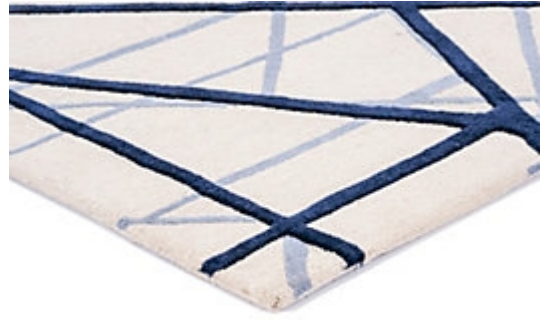

## CARPET & RUGS

AVAILABLE IN 1 COLORWAYS

### JALESSA - CLOUD

SKU: RUGTUF140267A  
CONSTRUCTION: HAND-TUFTED  
COMPOSITION: 100% STARK PERFORMANCE ACRYLIC  
PILE HEIGHT: .39 IN  
TEXTURE: CUT & LOOP PILE  
ORIGIN: INDIA  
CUSTOM OPTIONS: SPA HANDMADE COLORS