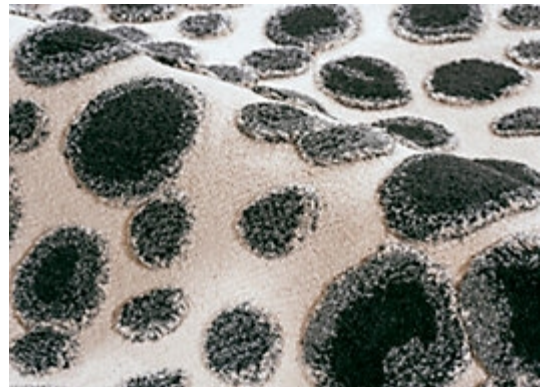

## CARPET & RUGS

AVAILABLE IN 1 COLORWAYS

### FYNN - STEEL

SKU: RUGTUF140262A  
CONSTRUCTION: HAND-TUFTED  
COMPOSITION: 100% STARK PERFORMANCE ACRYLIC  
PILE HEIGHT: .74 IN  
TEXTURE: CUT PILE  
ORIGIN: INDIA  
CUSTOM OPTIONS: SPA HANDMADE COLORS