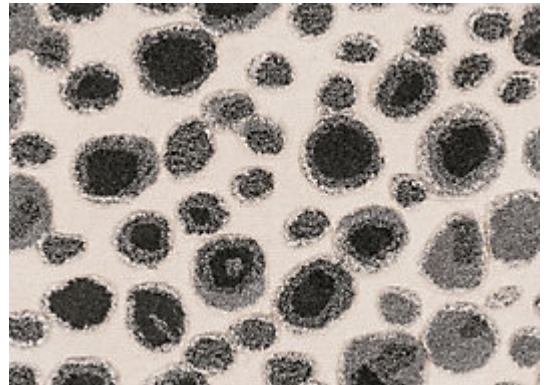

## CARPET & RUGS

AVAILABLE IN 1 COLORWAYS

### FYNN - STEEL

SKU: RUGTUF140262A  
CONSTRUCTION: HAND-TUFTED  
COMPOSITION: 100% STARK PERFORMANCE ACRYLIC  
PILE HEIGHT: .74 IN  
TEXTURE: CUT PILE  
ORIGIN: INDIA  
CUSTOM OPTIONS: SPA HANDMADE COLORS