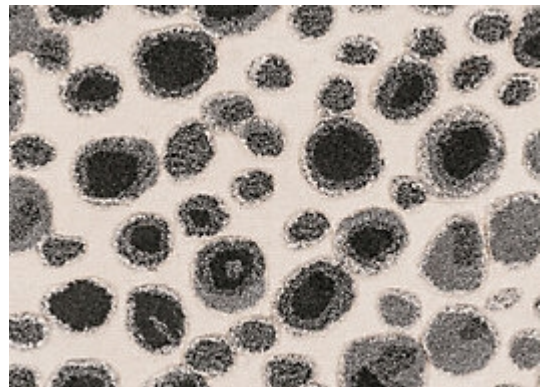

STARK

CARPET & RUGS

AVAILABLE IN 1 COLORWAYS

FYNN - STEEL

SKU: RUGTUF140262A
CONSTRUCTION: HAND-TUFTED
COMPOSITION: 100% STARK PERFORMANCE ACRYLIC
PILE HEIGHT: .74 IN
TEXTURE: CUT PILE
ORIGIN: INDIA
CUSTOM OPTIONS: SPA HANDMADE COLORS