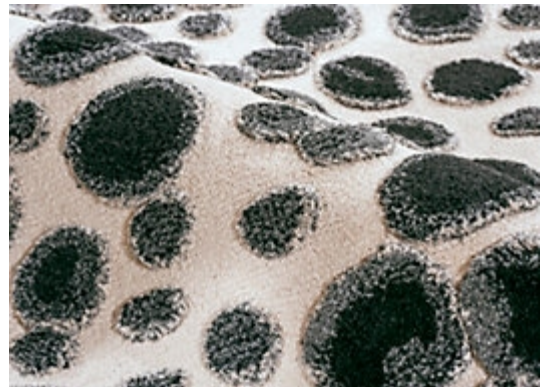

STARK

CARPET & RUGS

AVAILABLE IN 1 COLORWAYS

FYNN - STEEL

SKU: RUGTUF140262A
CONSTRUCTION: HAND-TUFTED
COMPOSITION: 100% STARK PERFORMANCE ACRYLIC
PILE HEIGHT: .74 IN
TEXTURE: CUT PILE
ORIGIN: INDIA
CUSTOM OPTIONS: SPA HANDMADE COLORS