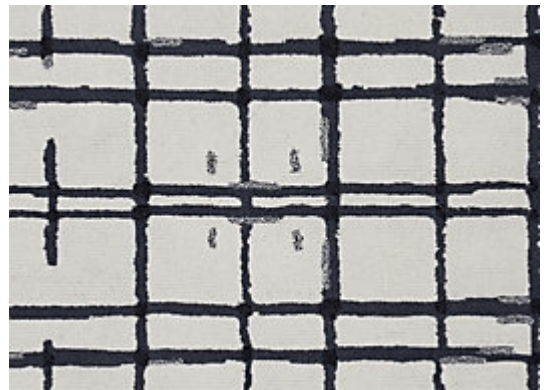

STARK

RUGS

AVAILABLE IN 6 COLORWAYS

LANZA - SHADOW

SKU: RUGTUF140261A
CONSTRUCTION: HAND-TUFTED
COMPOSITION: 100% STARK PERFORMANCE ACRYLIC
PILE HEIGHT: .31 IN
PILE TYPE: CUT & LOOP PILE
ORIGIN: INDIA
CUSTOM OPTIONS: SPA HANDMADE COLORS

Any size available made-to-order.
Additional options available on request.

HANDMADE SIZES MAY VARY.

STARKCARPET.COM