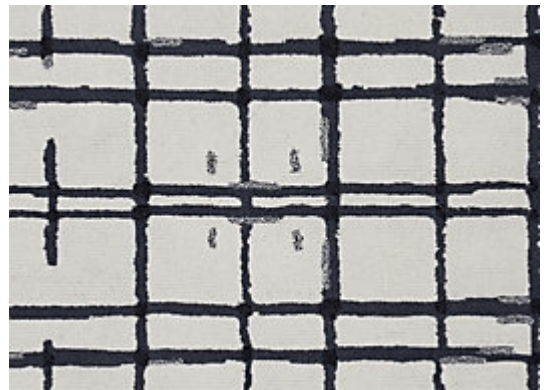

STARK

RUGS

AVAILABLE IN 0 COLORWAYS

LANZA - SHADOW

SKU: RUGTUF140261A
CONSTRUCTION: HAND-TUFTED
COMPOSITION: 100% STARK PERFORMANCE ACRYLIC
PILE HEIGHT: .31 IN
TEXTURE: CUT & LOOP PILE
ORIGIN: INDIA
CUSTOM OPTIONS: SPA HANDMADE COLORS

Any size available made-to-order.
Additional options available on request.

HANDMADE SIZES MAY VARY.

STARKCARPET.COM