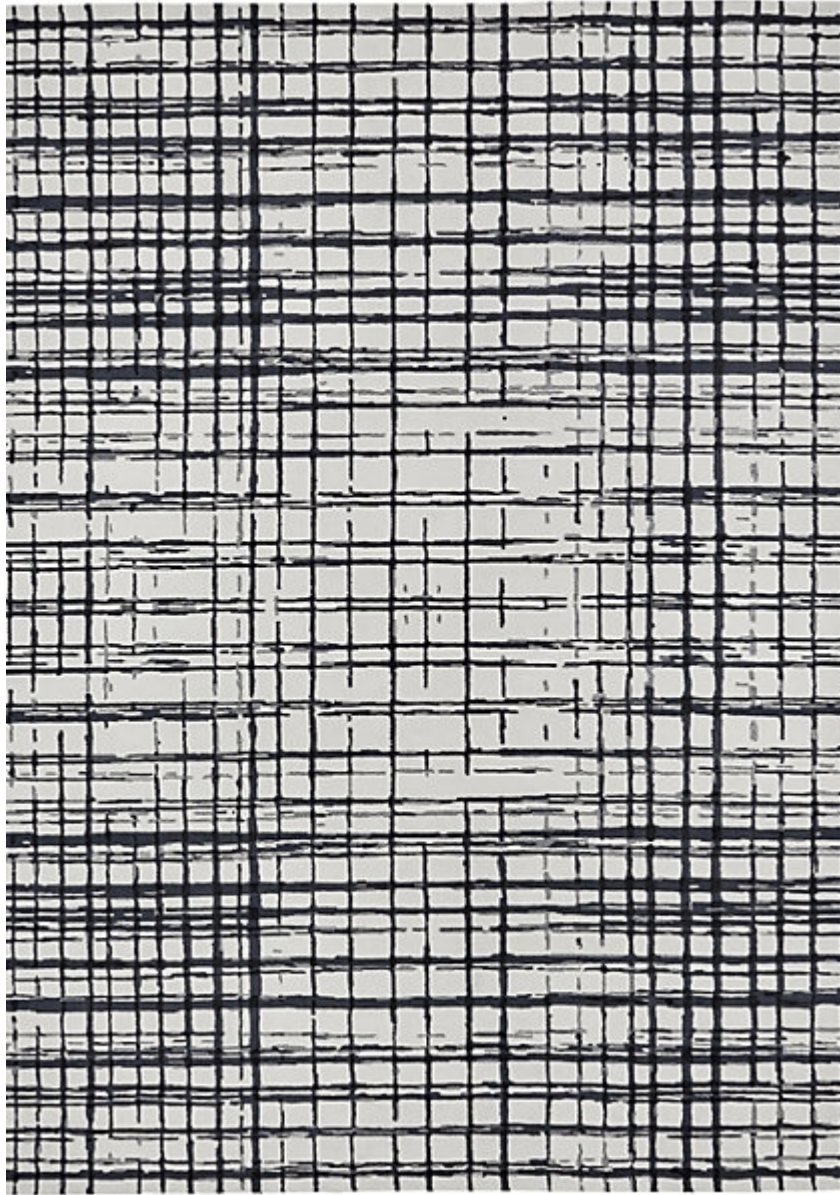

STARK

RUGS

AVAILABLE IN 0 COLORWAYS

LANZA - SHADOW

SKU: RUGTUF140261A
CONSTRUCTION: HAND-TUFTED
COMPOSITION: 100% STARK PERFORMANCE ACRYLIC
PILE HEIGHT: .31 IN
TEXTURE: CUT & LOOP PILE
ORIGIN: INDIA
CUSTOM OPTIONS: SPA HANDMADE COLORS