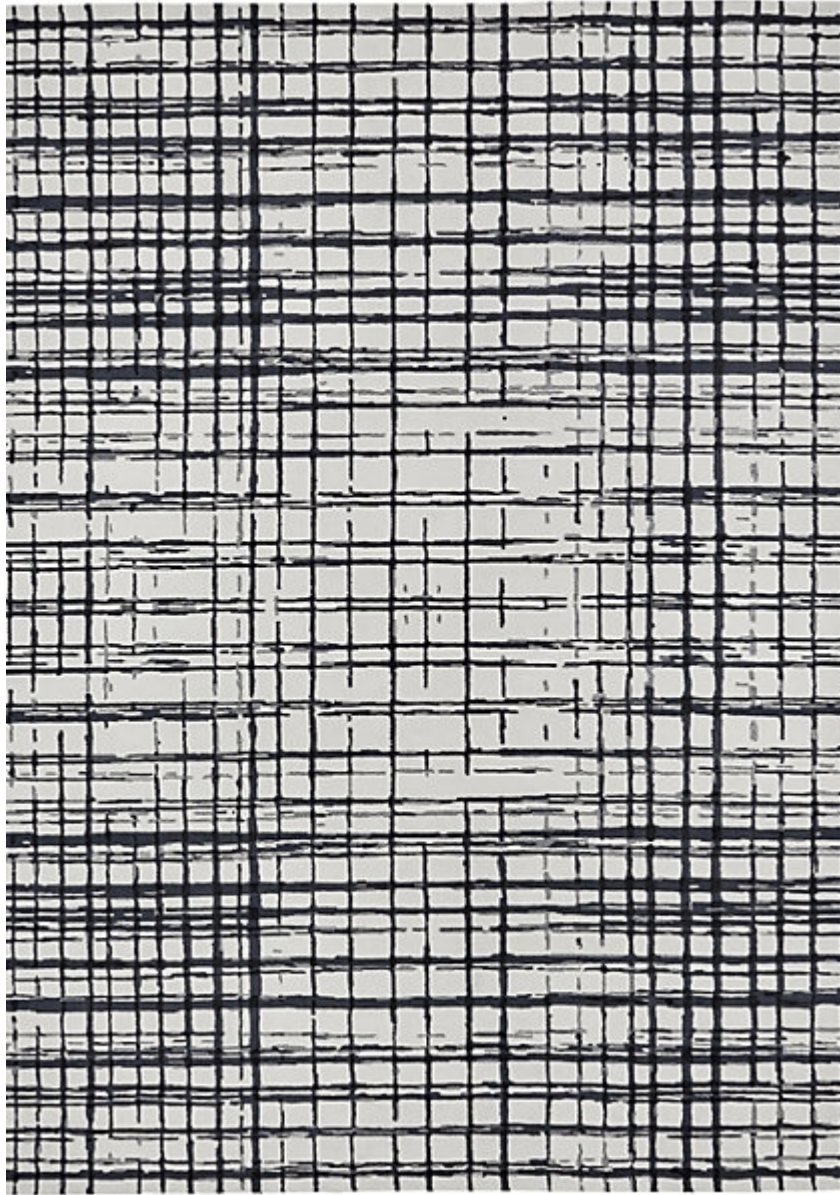

STARK

RUGS

AVAILABLE IN 6 COLORWAYS

LANZA - SHADOW

SKU: RUGTUF140261A
CONSTRUCTION: HAND-TUFTED
COMPOSITION: 100% STARK PERFORMANCE ACRYLIC
PILE HEIGHT: .31 IN
PILE TYPE: CUT & LOOP PILE
ORIGIN: INDIA
CUSTOM OPTIONS: SPA HANDMADE COLORS