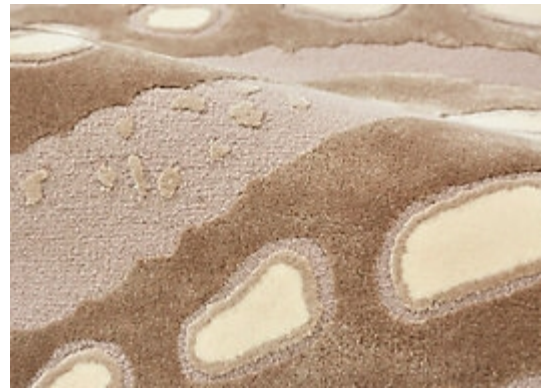

# RUGS

AVAILABLE IN 1 COLORWAYS

## PADDY | OATS

SKU: T02031351  
CONSTRUCTION: HAND-TUFTED  
COMPOSITION: 60% SILK / 40% WOOL  
PILE HEIGHT: .46 IN  
TEXTURE: CUT PILE  
ORIGIN: CHINA  
CUSTOM OPTIONS: FULL CUSTOM

Any size available made-to-order.  
Additional options available on request.