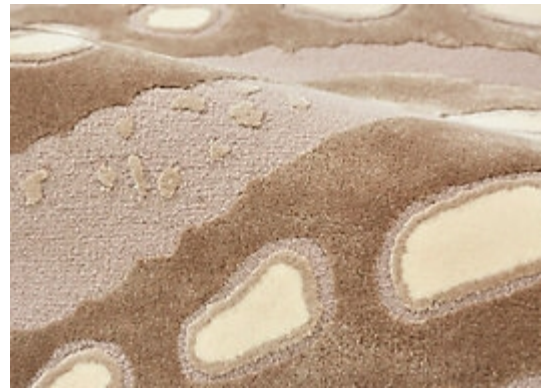

STARK

RUGS

AVAILABLE IN 0 COLORWAYS

PADDY - OATS

SKU: RUGTUF139305A
CONSTRUCTION: HAND-TUFTED
COMPOSITION: 60% SILK / 40% WOOL
PILE HEIGHT: .46 IN
TEXTURE: CUT PILE
ORIGIN: CHINA
CUSTOM OPTIONS: FULL CUSTOM

Any size available made-to-order.
Additional options available on request.

HANDMADE SIZES MAY VARY.

STARKCARPET.COM