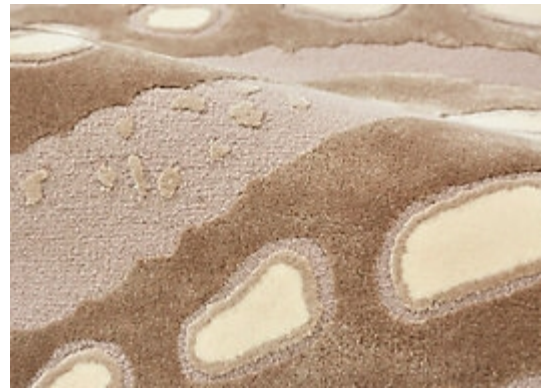

STARK

RUGS

AVAILABLE IN 1 COLORWAYS

PADDY - OATS

SKU: RUGTUF139305A
CONSTRUCTION: HAND-TUFTED
COMPOSITION: 60% SILK / 40% WOOL
PILE HEIGHT: .46 IN
PILE TYPE: CUT PILE
ORIGIN: CHINA
CUSTOM OPTIONS: FULL CUSTOM

Any size available made-to-order.
Additional options available on request.

HANDMADE SIZES MAY VARY.

STARKCARPET.COM