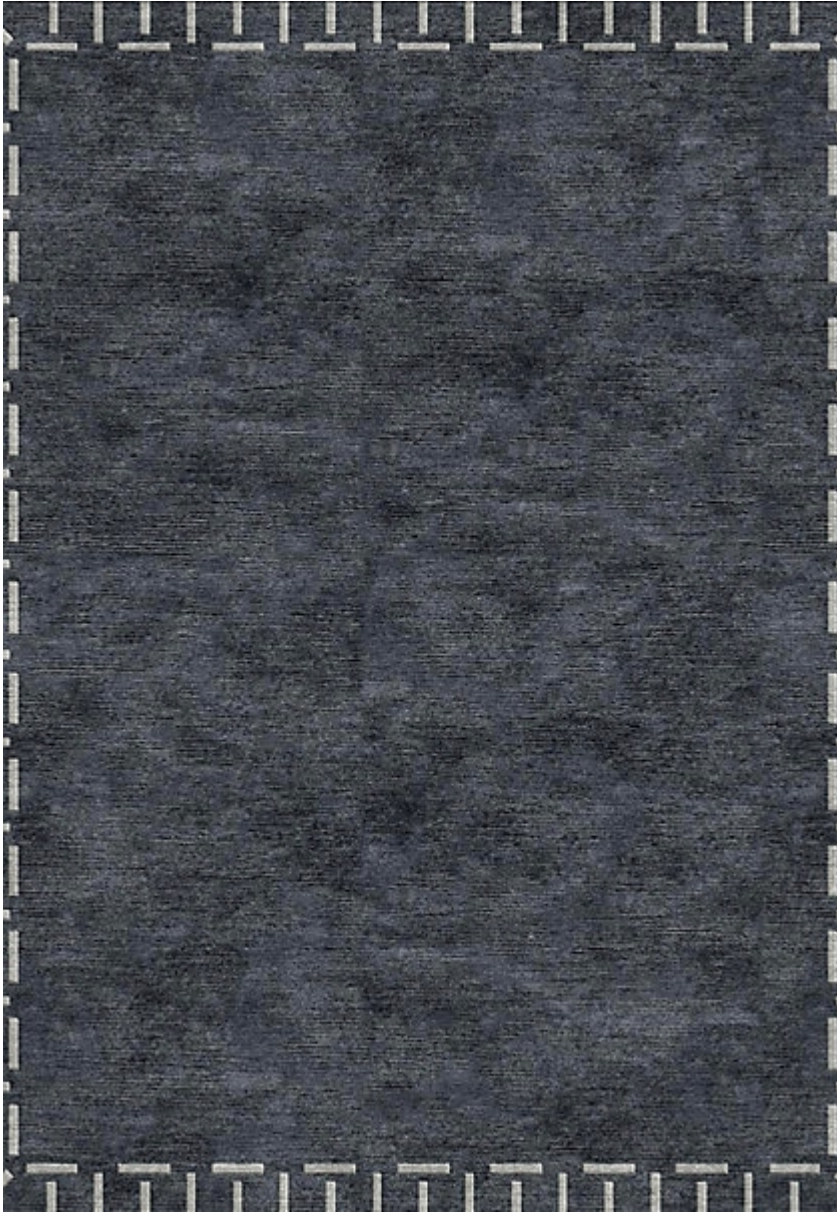

STARK

RUGS

WHIP STITCH - IRON (450WT)

SKU: RUGHTUF134612A
CONSTRUCTION: HAND-TUFTED
COMPOSITION: 100% SILK
PILE TYPE: CUT PILE
ORIGIN: CHINA
CUSTOM OPTIONS: FULL CUSTOM

AVAILABLE IN 4 COLORWAYS

Any size available made-to-order.
Additional options available on request.

HANDMADE SIZES MAY VARY.

[STARKCARPET.COM](https://starkcarpet.com)