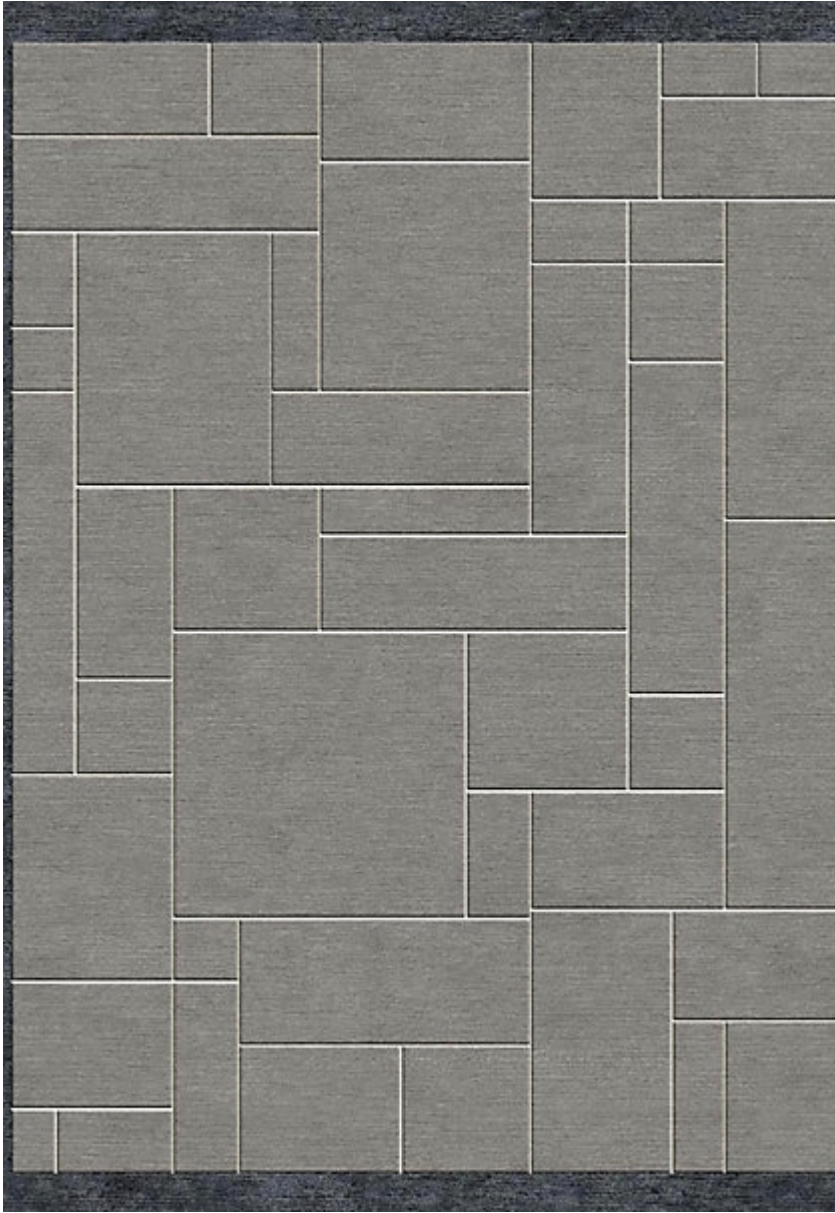

STARK

CARPET & RUGS

PARTITION - FOSSIL

SKU: RUGTUF134470A
CONSTRUCTION: HAND-TUFTED
COMPOSITION: 80% WOOL / 20% SILK
TEXTURE: CUT & LOOP PILE
ORIGIN: CHINA
CUSTOM OPTIONS: FULL CUSTOM

AVAILABLE IN 1 COLORWAYS

Any size available made-to-order.
Additional options available on request.

STARKCARPET.COM