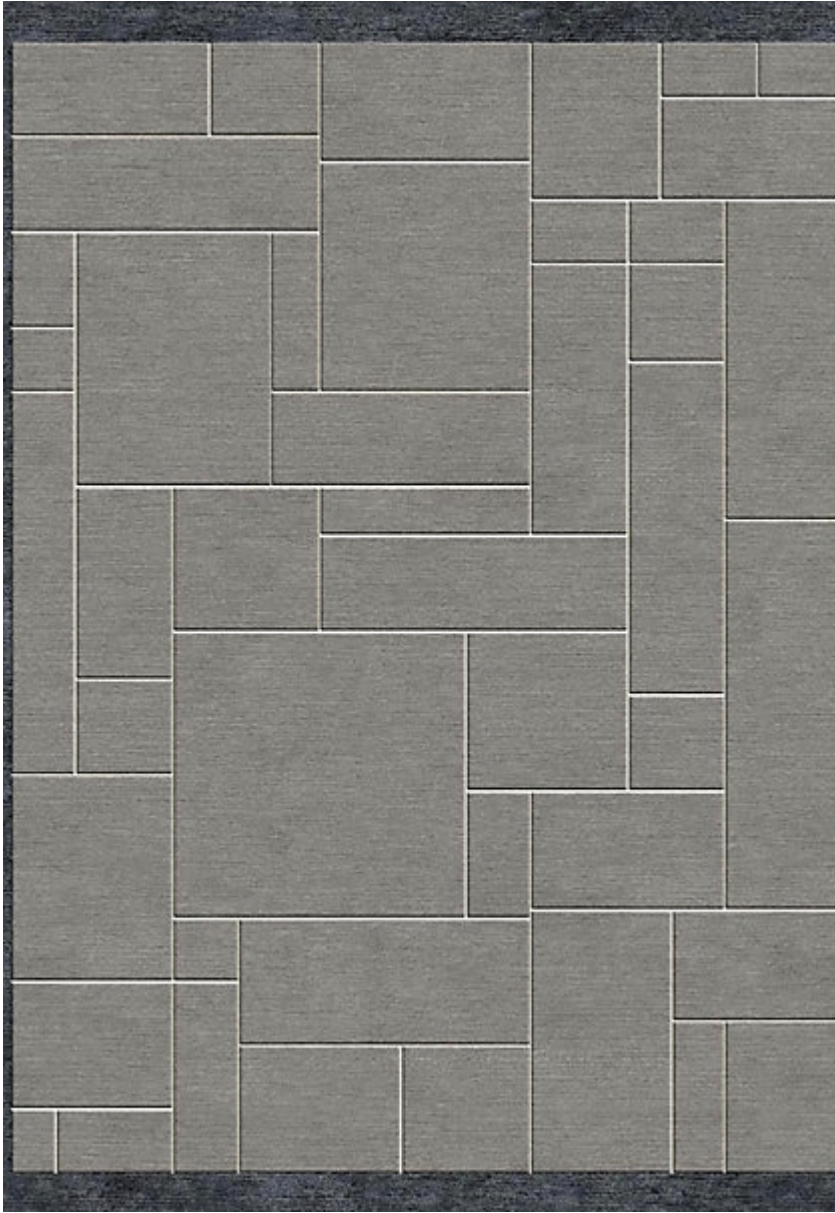

STARK

RUGS

PARTITION - FOSSIL

SKU: RUGTUF134470A
CONSTRUCTION: HAND-TUFTED
COMPOSITION: 80% WOOL / 20% SILK
TEXTURE: CUT & LOOP PILE
ORIGIN: CHINA
CUSTOM OPTIONS: FULL CUSTOM

AVAILABLE IN 0 COLORWAYS

Any size available made-to-order.
Additional options available on request.

HANDMADE SIZES MAY VARY.

STARKCARPET.COM