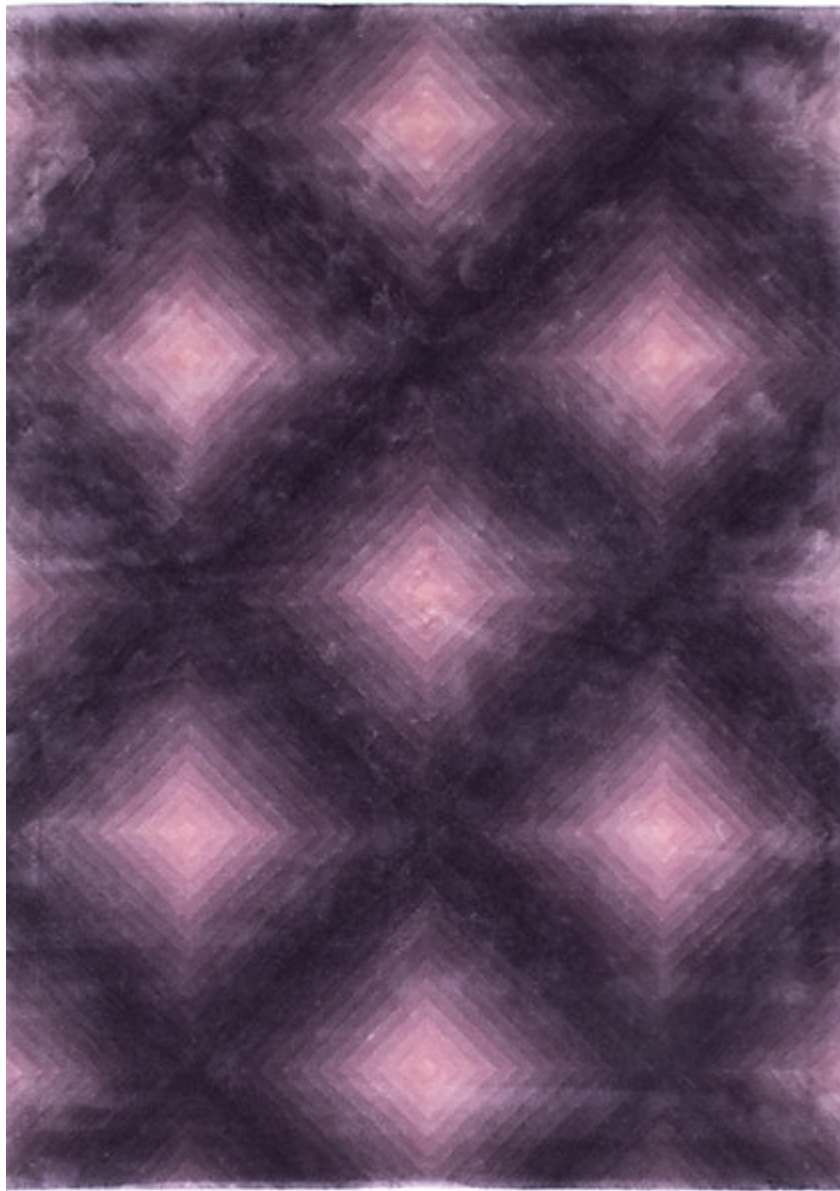

STARK

RUGS

AVAILABLE IN 1 COLORWAYS

BOLTON - LILAC

SKU: RUGHTUF130168A05
CONSTRUCTION: HAND-TUFTED
TEXTURE: CUT PILE
ORIGIN: CHINA

Any size available made-to-order.
Additional options available on request.

HANDMADE SIZES MAY VARY.

STARKCARPET.COM