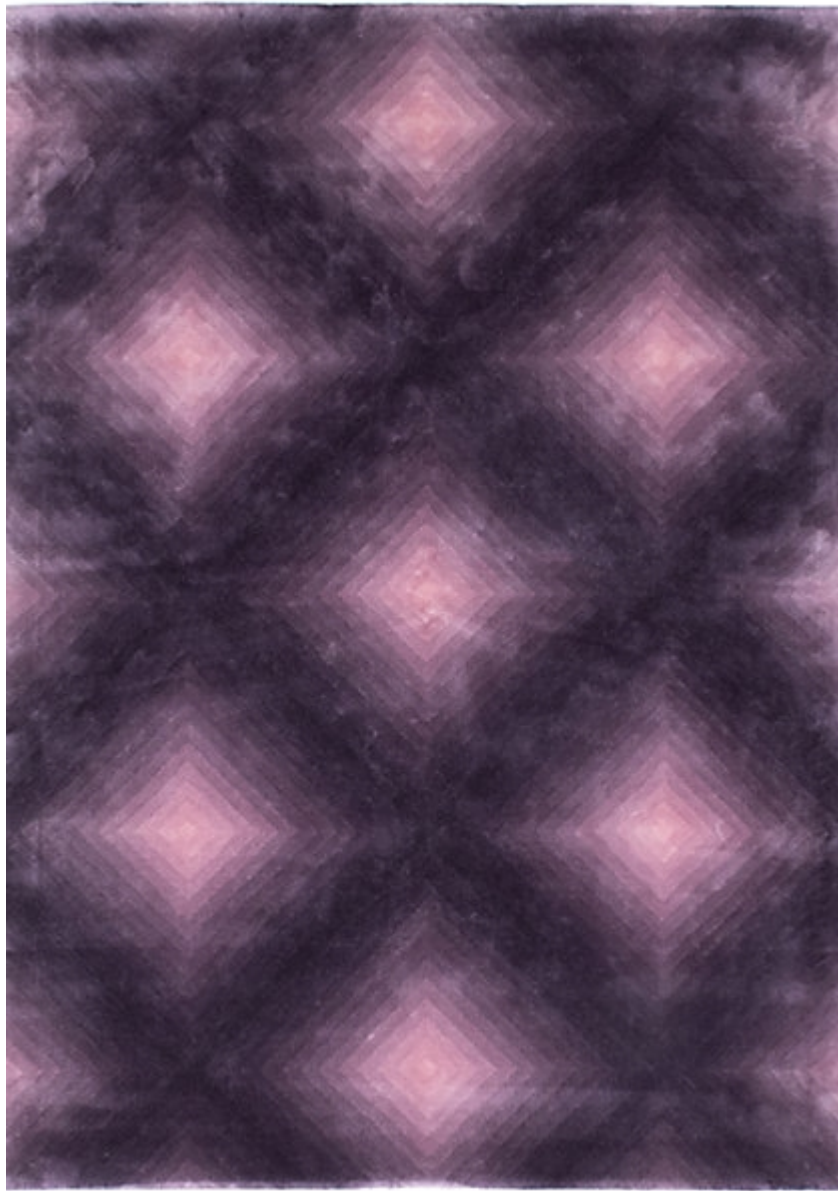

STARK

RUGS

AVAILABLE IN 1 COLORWAYS

BOLTON - LILAC

SKU: RUGHTUF130168A05
CONSTRUCTION: HAND-TUFTED
TEXTURE: CUT PILE
ORIGIN: CHINA

Any size available made-to-order.
Additional options available on request.

HANDMADE SIZES MAY VARY.

STARKCARPET.COM