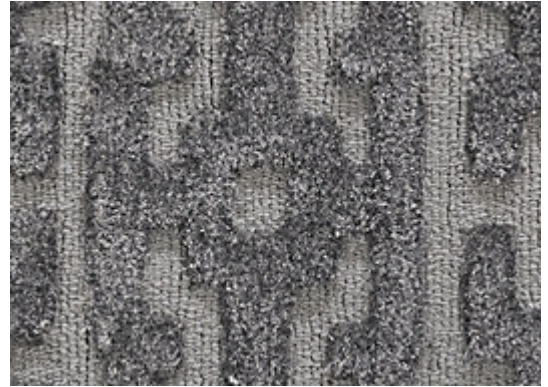

STARK

CARPET & RUGS

RAMSES - SHADOW

SKU: RUGTUF128979A
CONSTRUCTION: HAND-TUFTED
COMPOSITION: 100% STARK PERFORMANCE ACRYLIC
PILE HEIGHT: 0.79 IN
TEXTURE: CUT & LOOP PILE
ORIGIN: INDIA
CUSTOM OPTIONS: SPA HANDMADE COLORS

AVAILABLE IN 7 COLORWAYS

Any size available made-to-order.
Additional options available on request.

STARKCARPET.COM