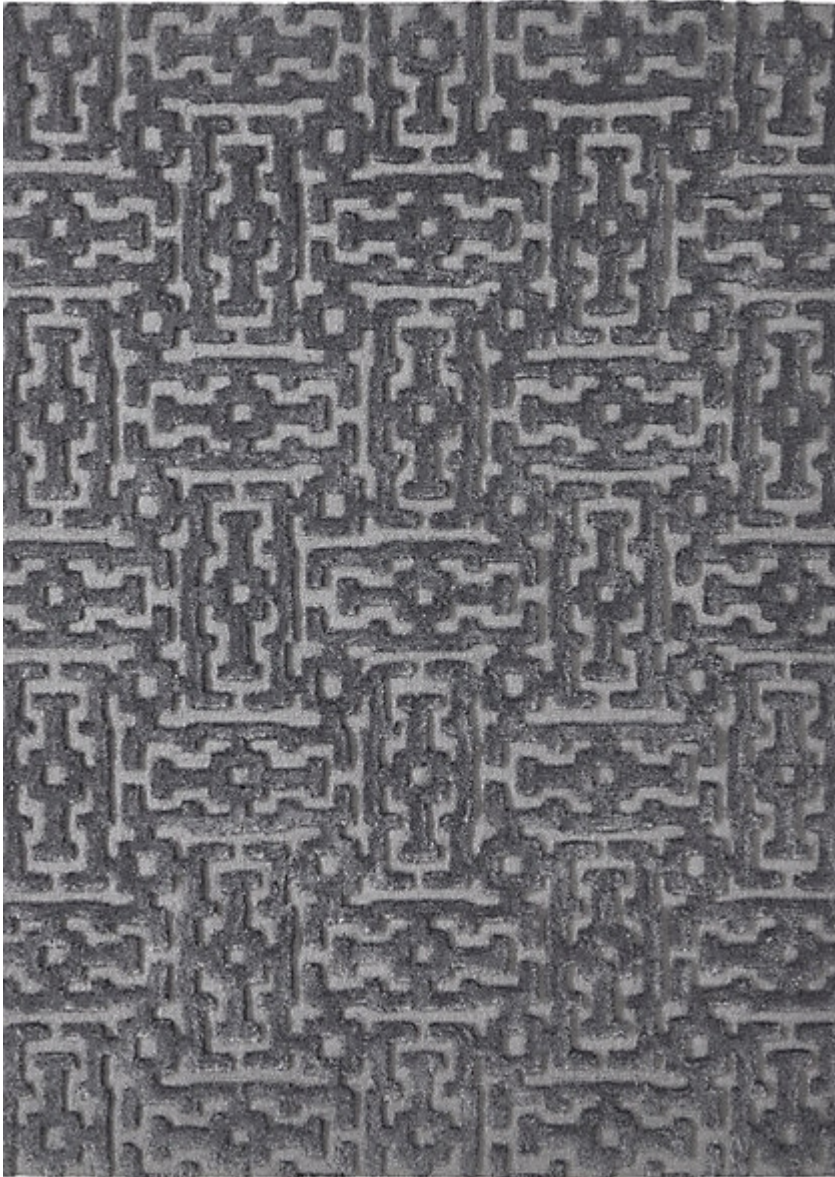

STARK

CARPET & RUGS

RAMSES - SHADOW

SKU: RUGTUF128979A
CONSTRUCTION: HAND-TUFTED
COMPOSITION: 100% STARK PERFORMANCE ACRYLIC
PILE HEIGHT: 0.79 IN
TEXTURE: CUT & LOOP PILE
ORIGIN: INDIA
CUSTOM OPTIONS: SPA HANDMADE COLORS

AVAILABLE IN 7 COLORWAYS

Any size available made-to-order.
Additional options available on request.

STARKCARPET.COM