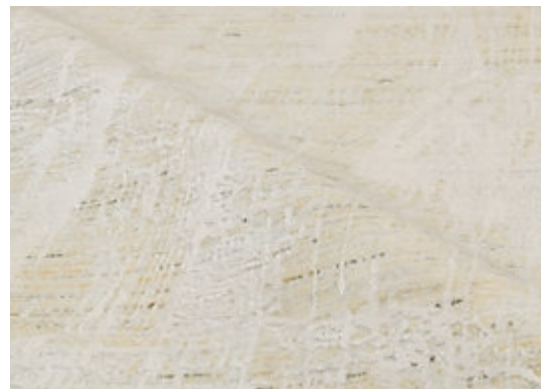

# RUGS

AVAILABLE IN 2 COLORWAYS

## AMIL - LEMON

SKU: RUGHLM 144862B08  
CONSTRUCTION: HAND-LOOMED  
COMPOSITION: 70% BAMBOO SILK / 25% WOOL / 5% LINEN  
KNOT COUNT: 74 KNOTS  
PILE HEIGHT: .39 IN  
PILE TYPE: CUT PILE  
ORIGIN: INDIA