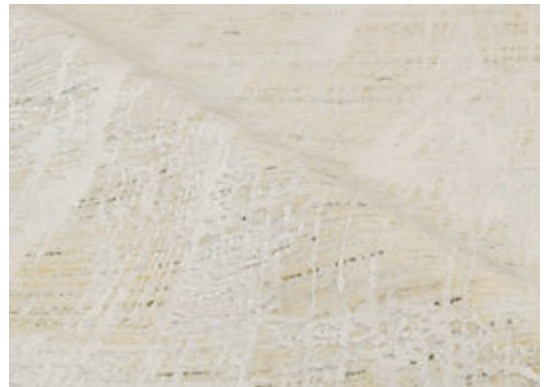

STARK

RUGS

AVAILABLE IN 2 COLORWAYS

AMIL - LEMON

SKU: RUGHLM 144862B08
CONSTRUCTION: HAND-LOOMED
COMPOSITION: 70% BAMBOO SILK / 25% WOOL / 5% LINEN
KNOT COUNT: 74 KNOTS
PILE HEIGHT: .39 IN
TEXTURE: CUT PILE
ORIGIN: INDIA