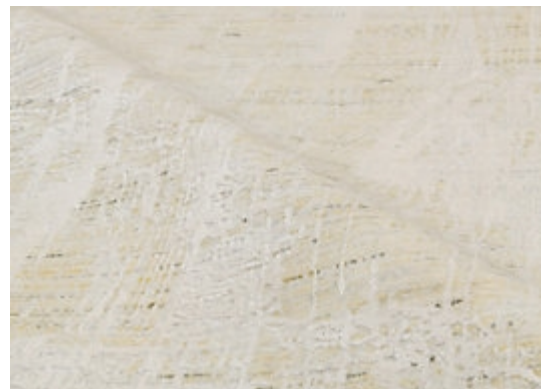

STARK

RUGS

AVAILABLE IN 2 COLORWAYS

AMIL - LEMON

SKU: RUGHLM 144862B08
CONSTRUCTION: HAND-LOOMED
COMPOSITION: 70% BAMBOO SILK / 25% WOOL / 5% LINEN
KNOT COUNT: 74 KNOTS
PILE HEIGHT: .39 IN
TEXTURE: CUT PILE
ORIGIN: INDIA