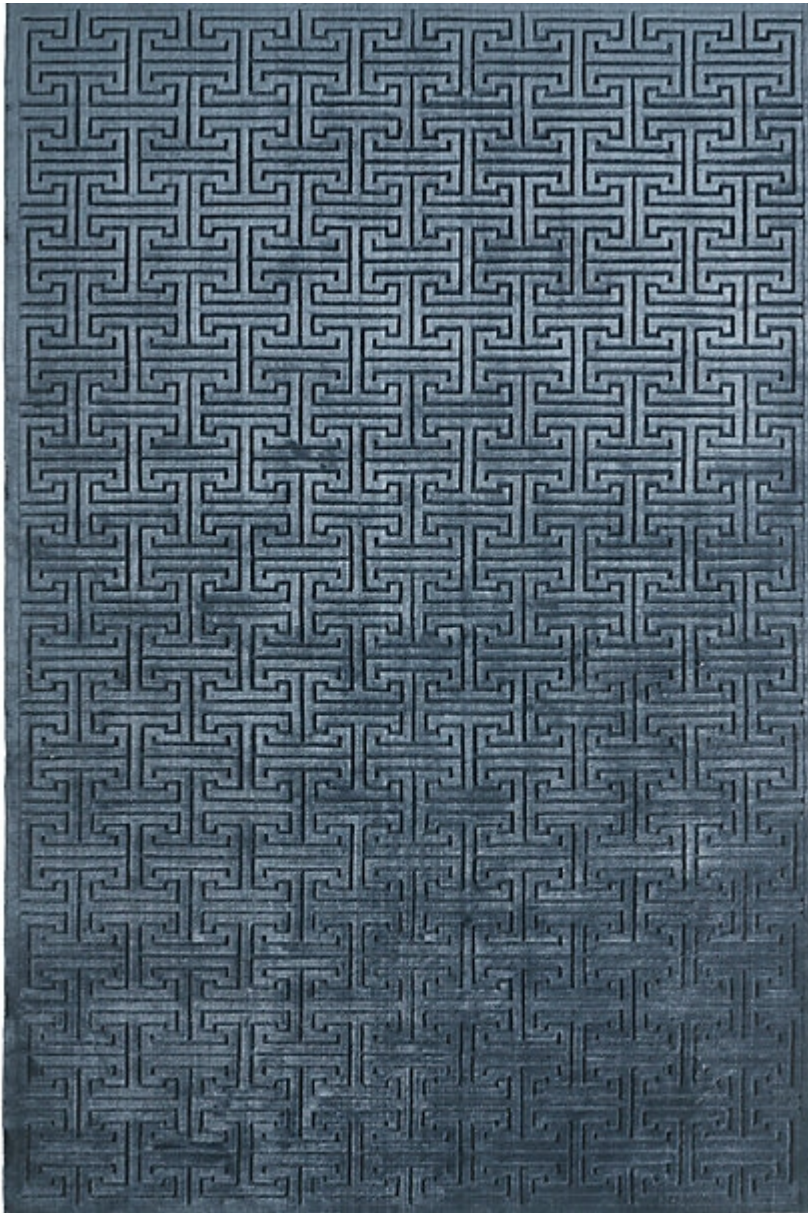

STARK

CARPET & RUGS

HALIA GREEK KEY - SAPPHIRE

SKU: RUGHLM 135731G
CONSTRUCTION: HAND-LOOMED
COMPOSITION: 100% SILK
PILE HEIGHT: 0.4 IN
ORIGIN: INDIA

AVAILABLE IN 7 COLORWAYS

Any size available made-to-order.
Additional options available on request.