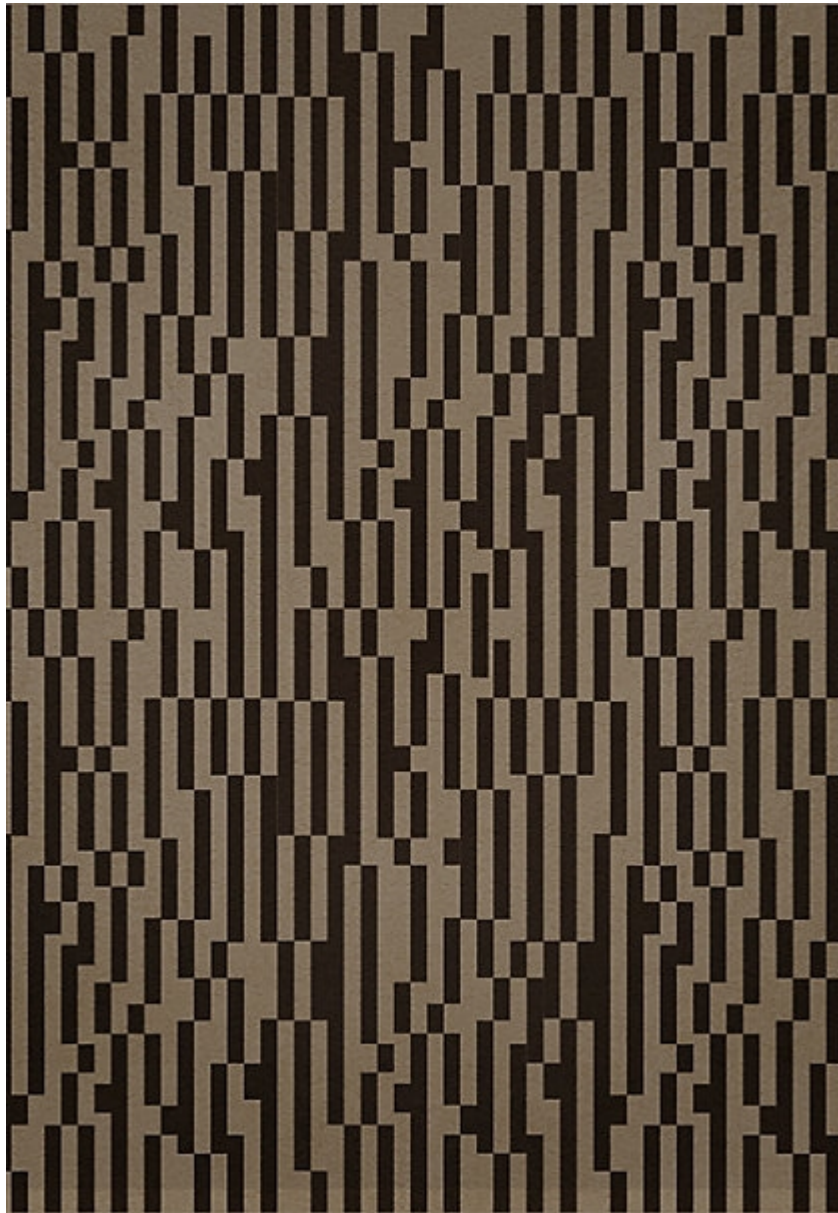

# STARK

## CARPET & RUGS

AVAILABLE IN 1 COLORWAYS

### AVIS - GREIGE

SKU: RUGFUR 141610A  
CONSTRUCTION: HANDCRAFTED  
COMPOSITION: 100% SHEEPSKIN  
PILE HEIGHT: 0.8 IN  
TEXTURE: CUT PILE  
ORIGIN: ARGENTINA  
CUSTOM OPTIONS: FULL CUSTOM

Any size available made-to-order.  
Additional options available on request.