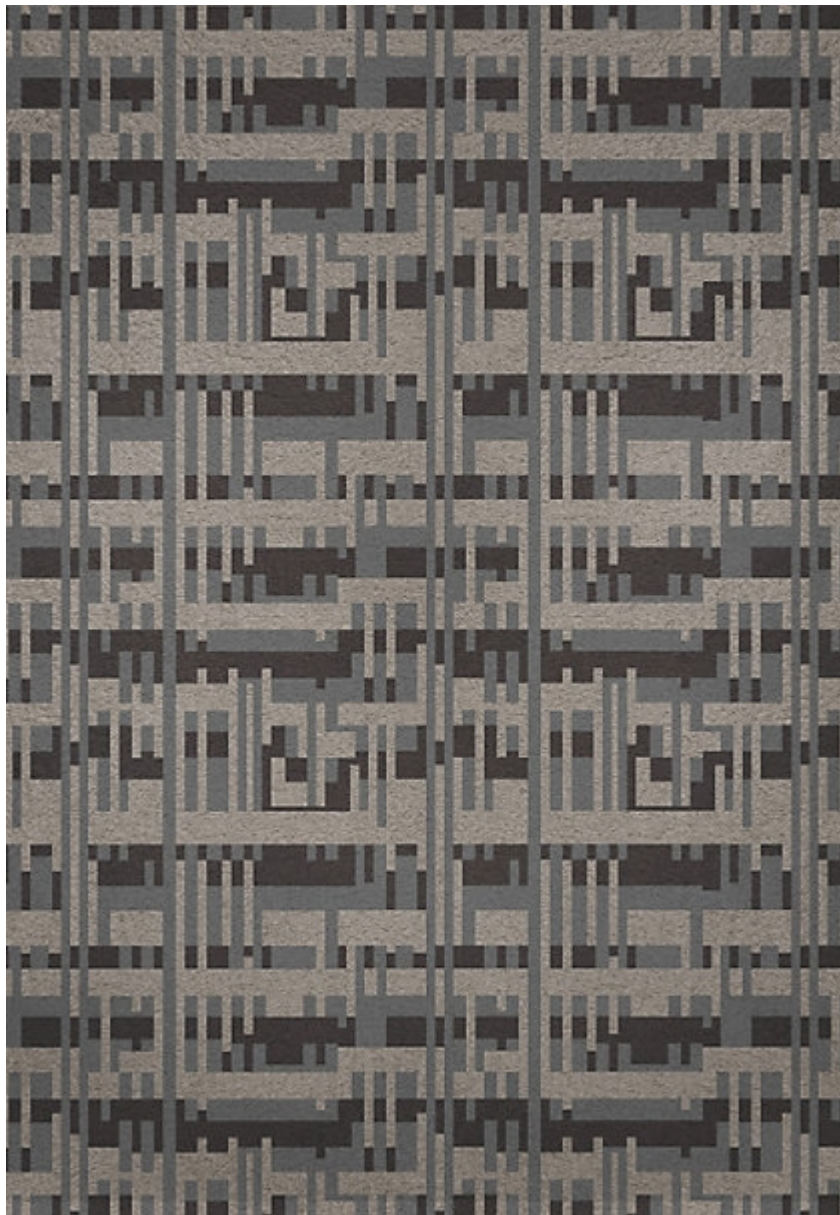

STARK

RUGS

AVAILABLE IN 1 COLORWAYS

EVERS - GRAY

SKU: RUGFUR 141608A
CONSTRUCTION: HANDCRAFTED
COMPOSITION: 70% SHEEPSKIN / 30% GOAT
PILE HEIGHT: 0.8 IN
PILE TYPE: CUT PILE
ORIGIN: ARGENTINA
CUSTOM OPTIONS: FULL CUSTOM

Any size available made-to-order.
Additional options available on request.

HANDMADE SIZES MAY VARY.

STARKCARPET.COM