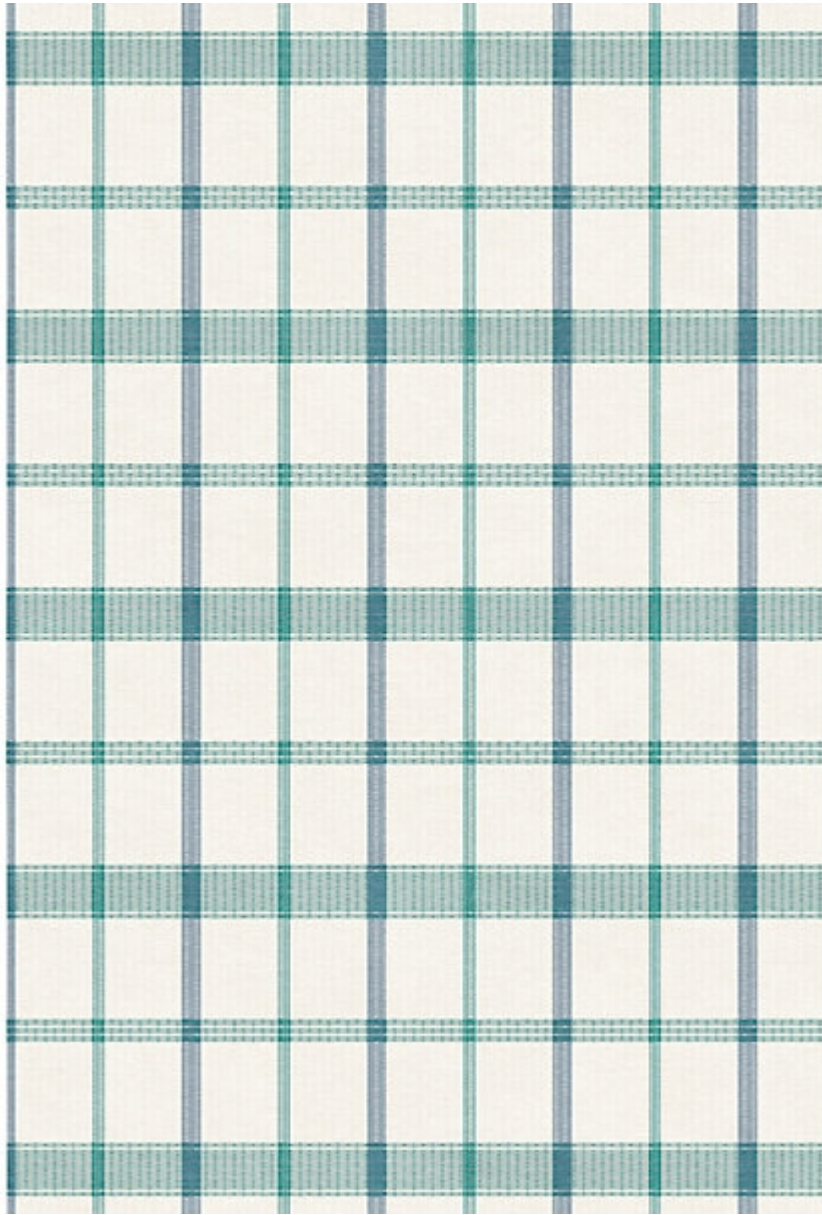

STARK

CARPET & RUGS

AVAILABLE IN 6 COLORWAYS

CALE - SKY

SKU: RUGFLAT149997D
CONSTRUCTION: FLATWEAVE HAND-MADE
COMPOSITION: 100% STARK PERFORMANCE ACRYLIC
PILE HEIGHT: .19 IN
TEXTURE: LOOP PILE
ORIGIN: INDIA
CUSTOM OPTIONS: SPA HANDMADE COLORS