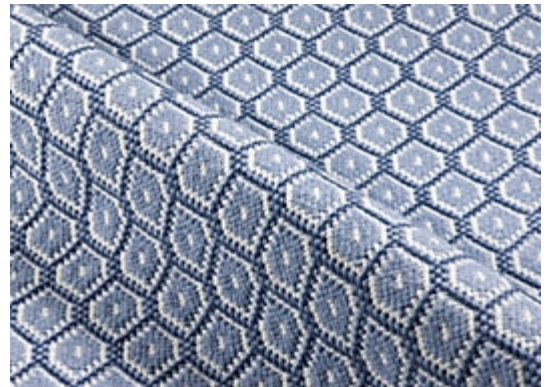

## CARPET & RUGS

---

AVAILABLE IN 4 COLORWAYS

---

### KYLA - WINDY SKY

SKU: RUGFLAT148198B  
CONSTRUCTION: FLATWEAVE HAND-MADE  
COMPOSITION: 100% STARK PERFORMANCE ACRYLIC  
PILE HEIGHT: 0.157 IN  
TEXTURE: LOOP PILE  
ORIGIN: INDIA  
CUSTOM OPTIONS: SPA HANDMADE COLORS