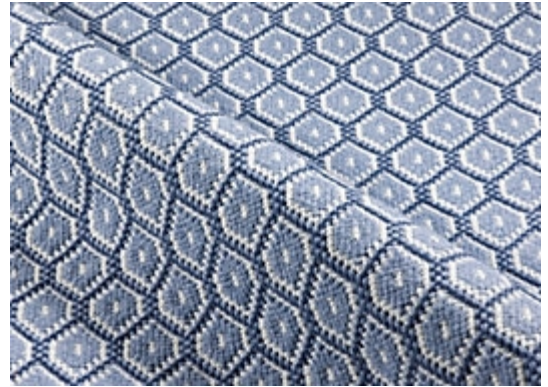

STARK

CARPET & RUGS

AVAILABLE IN 4 COLORWAYS

KYLA - WINDY SKY

SKU: RUGFLAT148198B
CONSTRUCTION: FLATWEAVE HAND-MADE
COMPOSITION: 100% STARK PERFORMANCE ACRYLIC
PILE HEIGHT: 0.157 IN
TEXTURE: LOOP PILE
ORIGIN: INDIA
CUSTOM OPTIONS: SPA HANDMADE COLORS