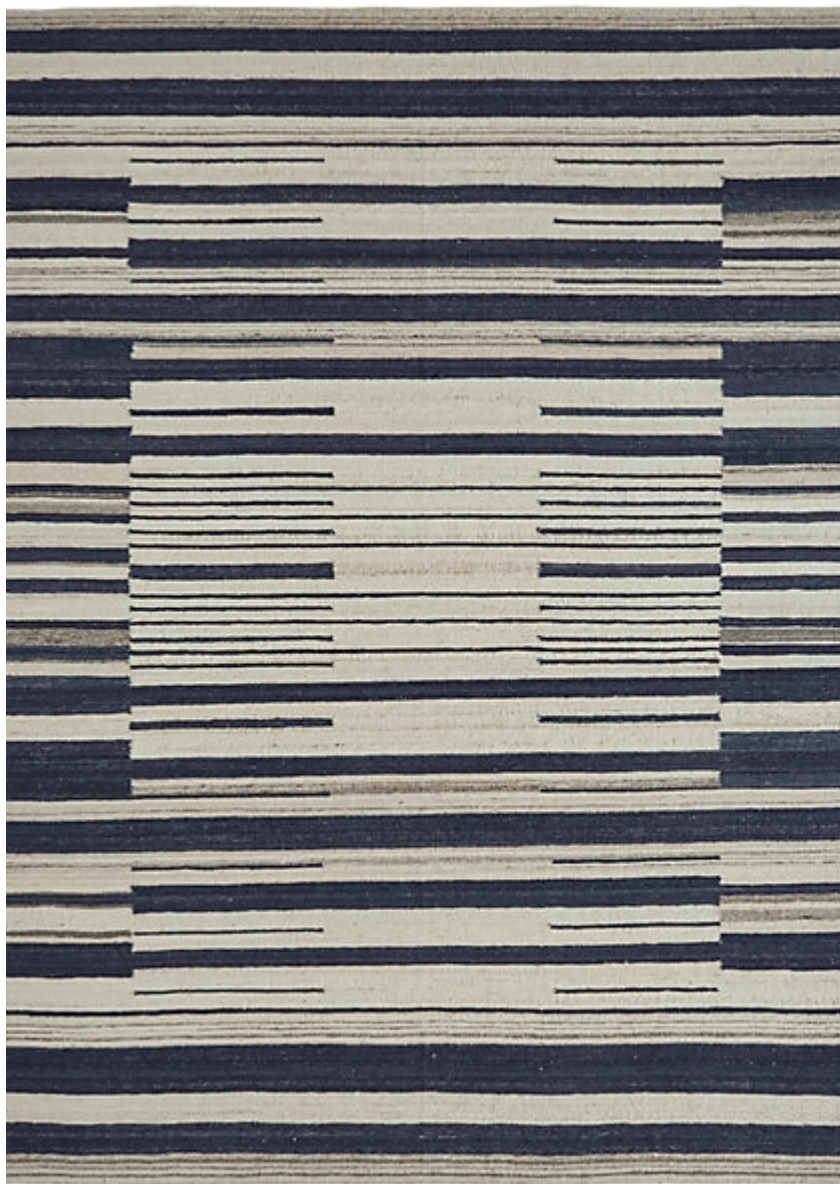

STARK

RUGS

AVAILABLE IN 1 COLORWAYS

ARAMIS - PITCH

SKU: RUGFLAT147097A09
CONSTRUCTION: FLATWEAVE HAND-MADE
COMPOSITION: 80% WOOL / 20% COTTON
PILE HEIGHT: 0.19 IN
TEXTURE: LOOP PILE
ORIGIN: INDIA
CUSTOM OPTIONS: FULL CUSTOM

Any size available made-to-order.
Additional options available on request.

HANDMADE SIZES MAY VARY.

STARKCARPET.COM