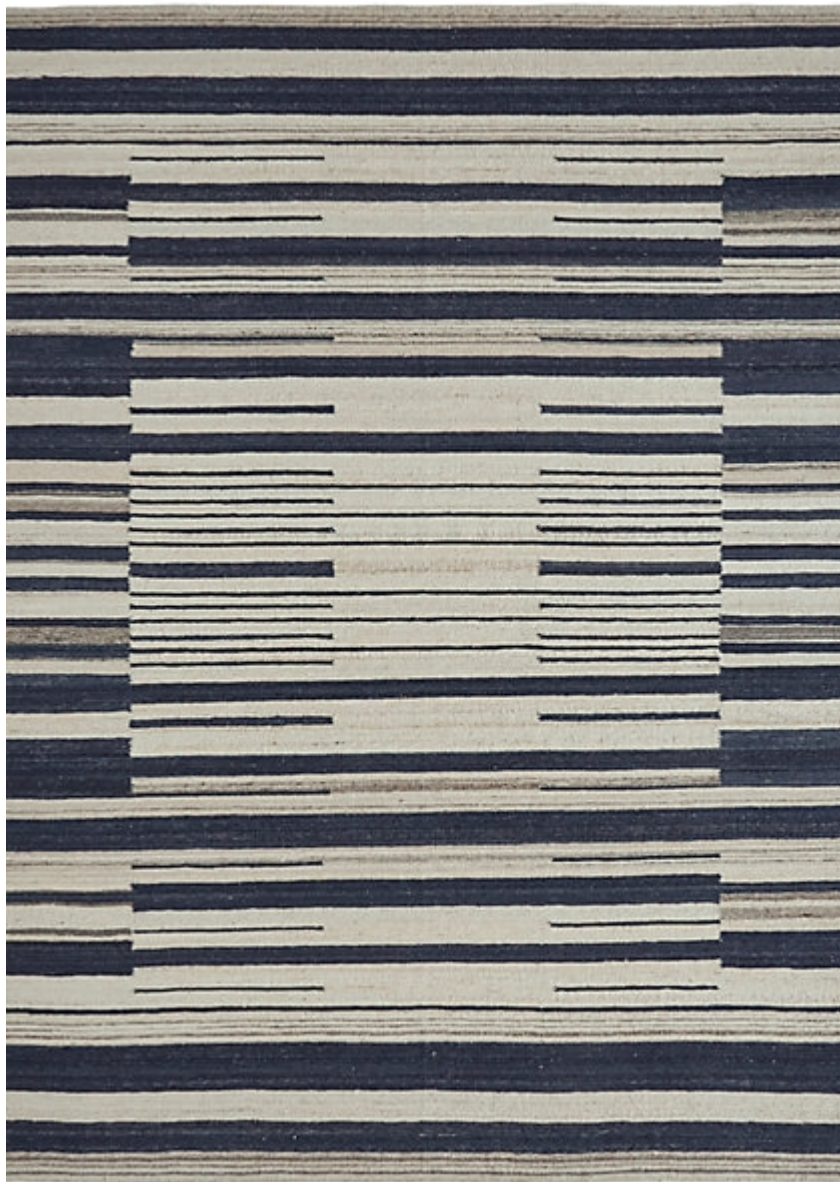

# STARK

# RUGS

AVAILABLE IN 1 COLORWAYS

## ARAMIS - PITCH

SKU: RUGFLAT147097A06  
CONSTRUCTION: FLATWEAVE HAND-MADE  
COMPOSITION: 80% WOOL / 20% COTTON  
PILE HEIGHT: 0.19 IN  
TEXTURE: LOOP PILE  
ORIGIN: INDIA  
CUSTOM OPTIONS: FULL CUSTOM