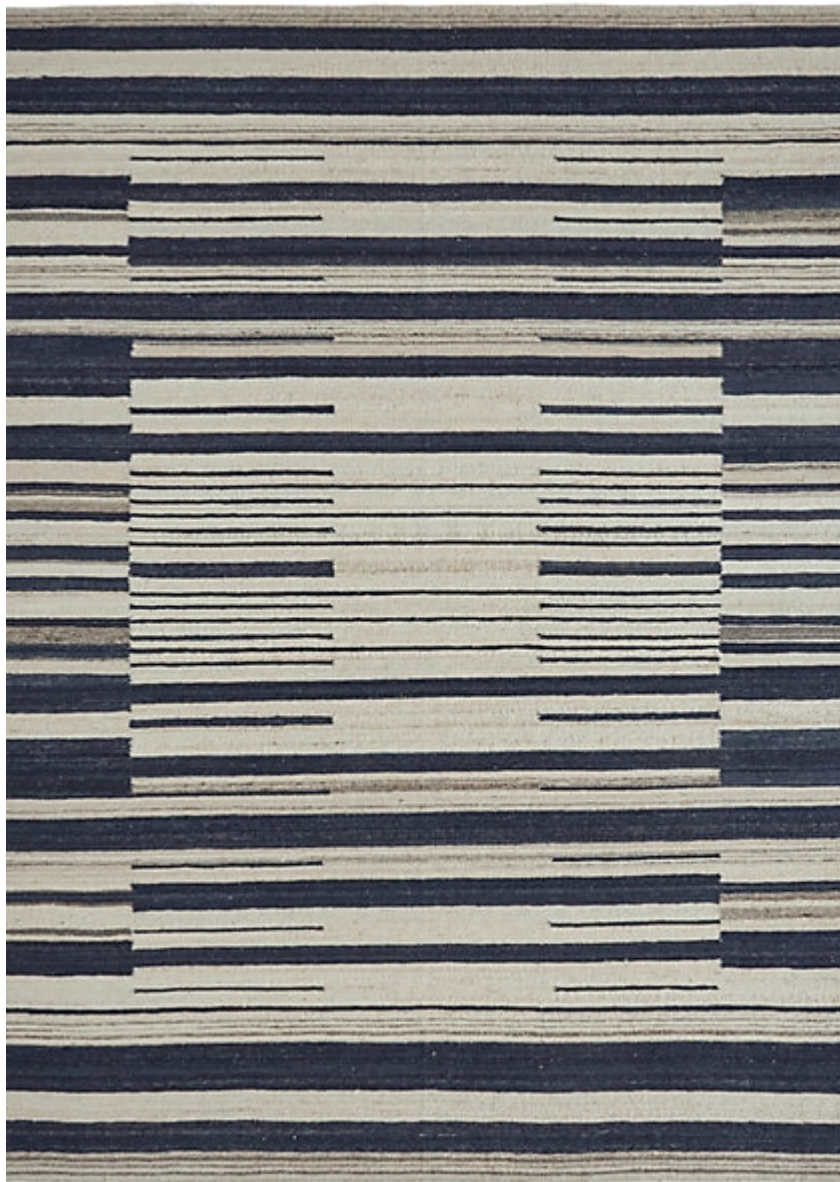

STARK

RUGS

AVAILABLE IN 1 COLORWAYS

ARAMIS - PITCH

SKU: RUGFLAT147097A06
CONSTRUCTION: FLATWEAVE HAND-MADE
COMPOSITION: 80% WOOL / 20% COTTON
PILE HEIGHT: 0.19 IN
TEXTURE: LOOP PILE
ORIGIN: INDIA
CUSTOM OPTIONS: FULL CUSTOM

Any size available made-to-order.
Additional options available on request.

HANDMADE SIZES MAY VARY.

STARKCARPET.COM