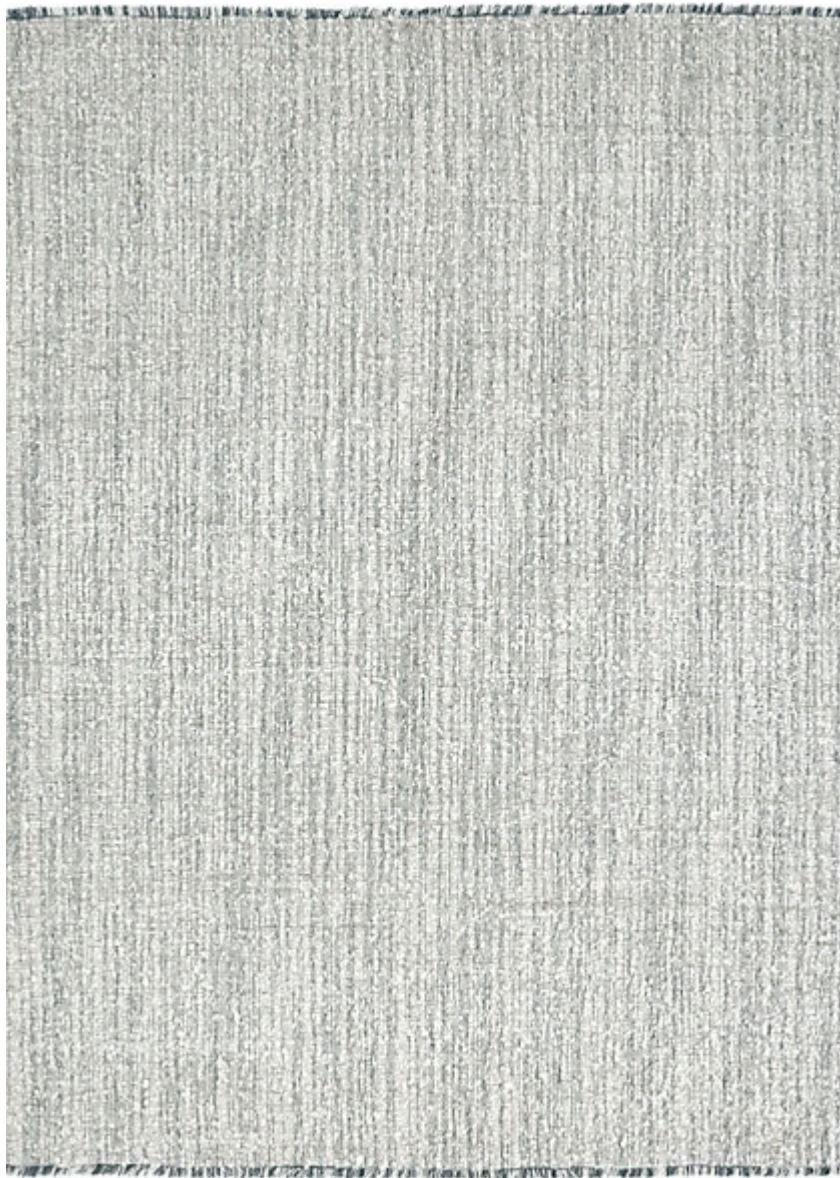

STARK

RUGS

AVAILABLE IN 3 COLORWAYS

EMILIANO - CLOUD

SKU: RUGFLAT147060C08
CONSTRUCTION: FLATWEAVE
COMPOSITION: 100% WOOL
PILE HEIGHT: 0.3 IN
TEXTURE: LOOP PILE
ORIGIN: INDIA
CUSTOM OPTIONS: FULL CUSTOM

Any size available made-to-order.
Additional options available on request.

HANDMADE SIZES MAY VARY.

STARKCARPET.COM