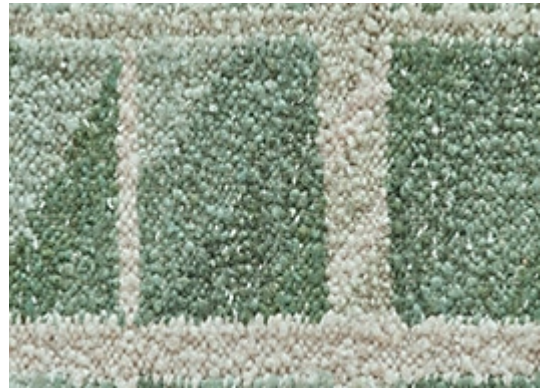

STARK

RUGS

AVAILABLE IN 1 COLORWAYS

XADRIEN - EMERALD

SKU: RUGFLAT144948A06
CONSTRUCTION: FLATWEAVE HAND-MADE
COMPOSITION: 100% WOOL
PILE HEIGHT: 0.196 IN
TEXTURE: LOOP PILE
ORIGIN: INDIA
CUSTOM OPTIONS: FULL CUSTOM

Any size available made-to-order.
Additional options available on request.

HANDMADE SIZES MAY VARY.

STARKCARPET.COM