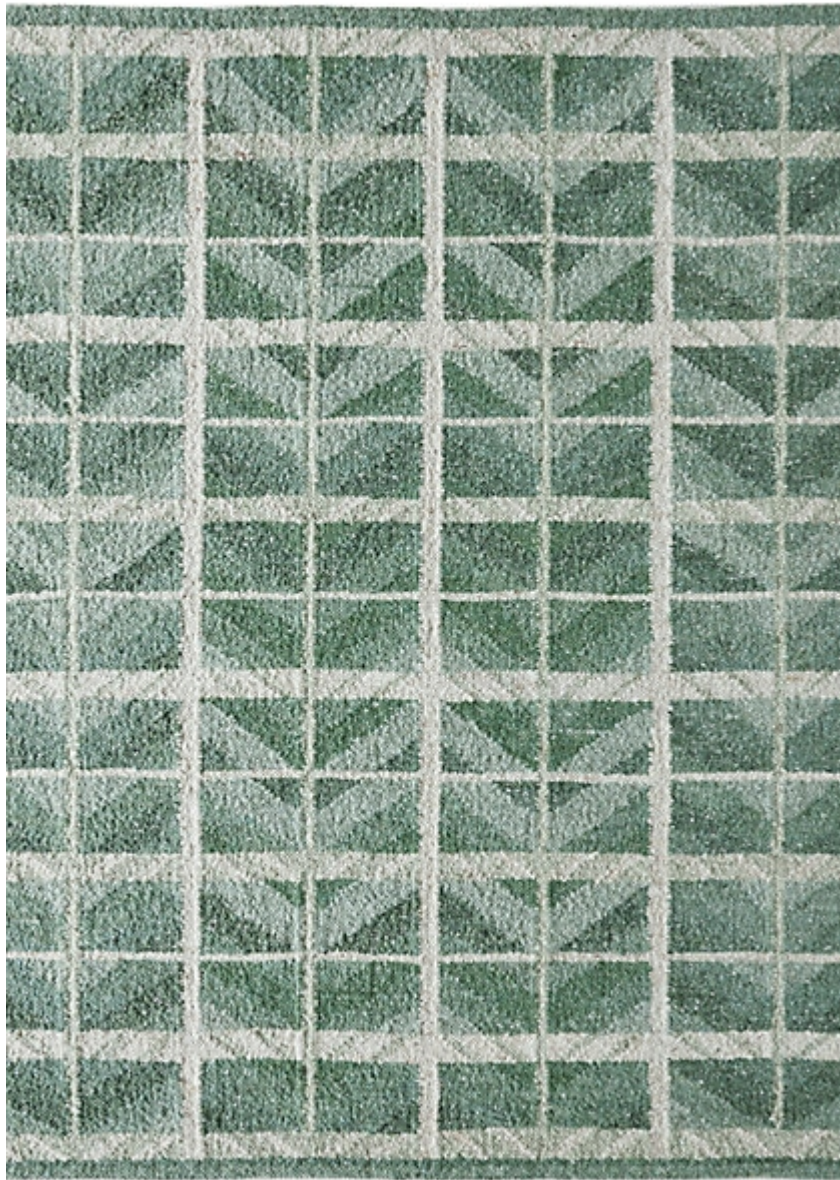

STARK

RUGS

AVAILABLE IN 1 COLORWAYS

XADRIEN - EMERALD

SKU: RUGFLAT144948A06
CONSTRUCTION: FLATWEAVE HAND-MADE
COMPOSITION: 100% WOOL
PILE HEIGHT: 0.196 IN
TEXTURE: LOOP PILE
ORIGIN: INDIA
CUSTOM OPTIONS: FULL CUSTOM

Any size available made-to-order.
Additional options available on request.

HANDMADE SIZES MAY VARY.

STARKCARPET.COM