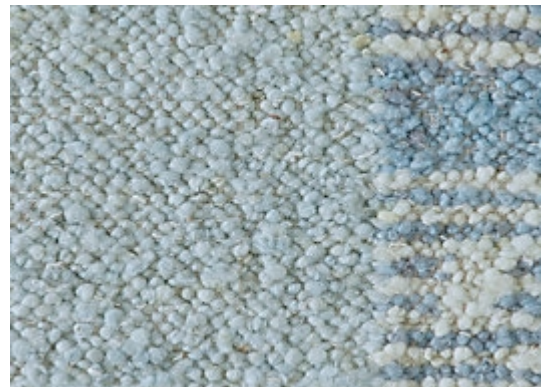

STARK

RUGS

AVAILABLE IN 1 COLORWAYS

WHITCOMB - BLUESTONE

SKU: RUGFLAT144947A08
CONSTRUCTION: FLATWEAVE HAND-MADE
COMPOSITION: 100% WOOL
PILE HEIGHT: 0.196 IN
TEXTURE: LOOP PILE
ORIGIN: INDIA
CUSTOM OPTIONS: FULL CUSTOM

Any size available made-to-order.
Additional options available on request.

HANDMADE SIZES MAY VARY.

STARKCARPET.COM