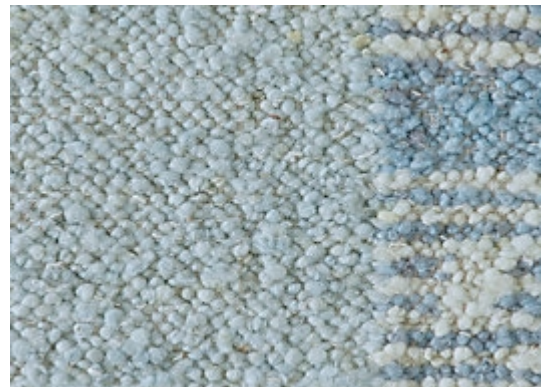

STARK

RUGS

AVAILABLE IN 1 COLORWAYS

WHITCOMB - BLUESTONE

SKU: RUGFLAT144947A08
CONSTRUCTION: FLATWEAVE HAND-MADE
COMPOSITION: 100% WOOL
PILE HEIGHT: 0.196 IN
TEXTURE: LOOP PILE
ORIGIN: INDIA
CUSTOM OPTIONS: FULL CUSTOM