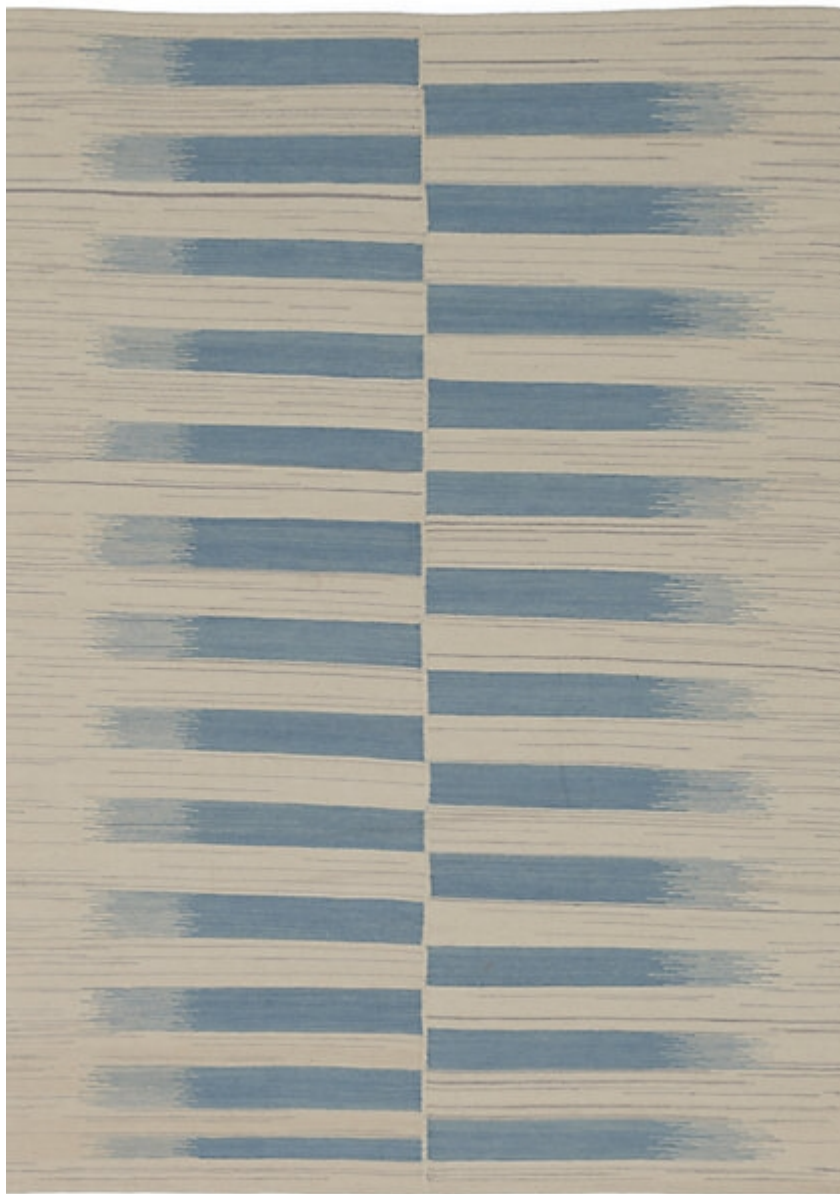

STARK

RUGS

AVAILABLE IN 3 COLORWAYS

MEREDITH - STEEL

SKU: RUGFLAT144201B08
CONSTRUCTION: FLATWEAVE HAND-MADE
COMPOSITION: 100% WOOL
PILE HEIGHT: 0.196 IN
TEXTURE: LOOP PILE
ORIGIN: INDIA
CUSTOM OPTIONS: FULL CUSTOM