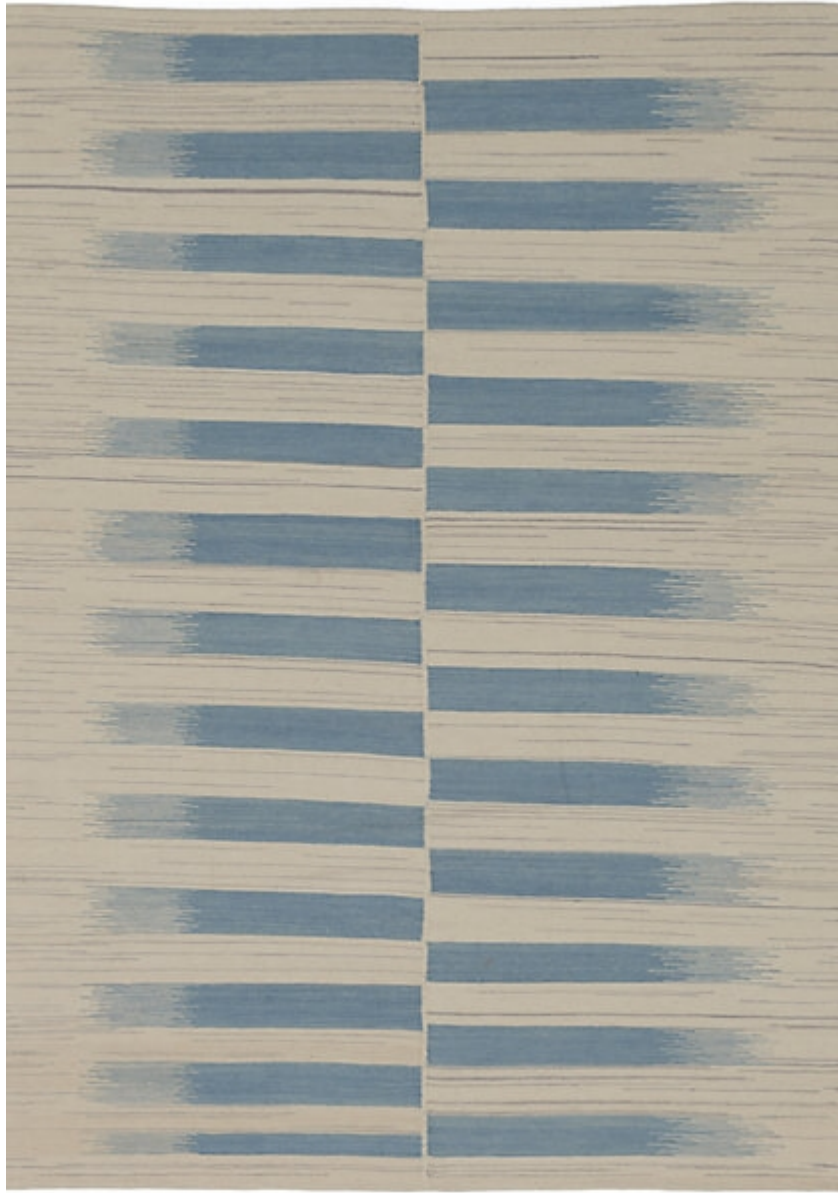

# STARK

# RUGS

AVAILABLE IN 3 COLORWAYS

## MEREDITH - STEEL

SKU: RUGFLAT144201B06  
CONSTRUCTION: FLATWEAVE HAND-MADE  
COMPOSITION: 100% WOOL  
PILE HEIGHT: 0.196 IN  
TEXTURE: LOOP PILE  
ORIGIN: INDIA  
CUSTOM OPTIONS: FULL CUSTOM

Any size available made-to-order.  
Additional options available on request.