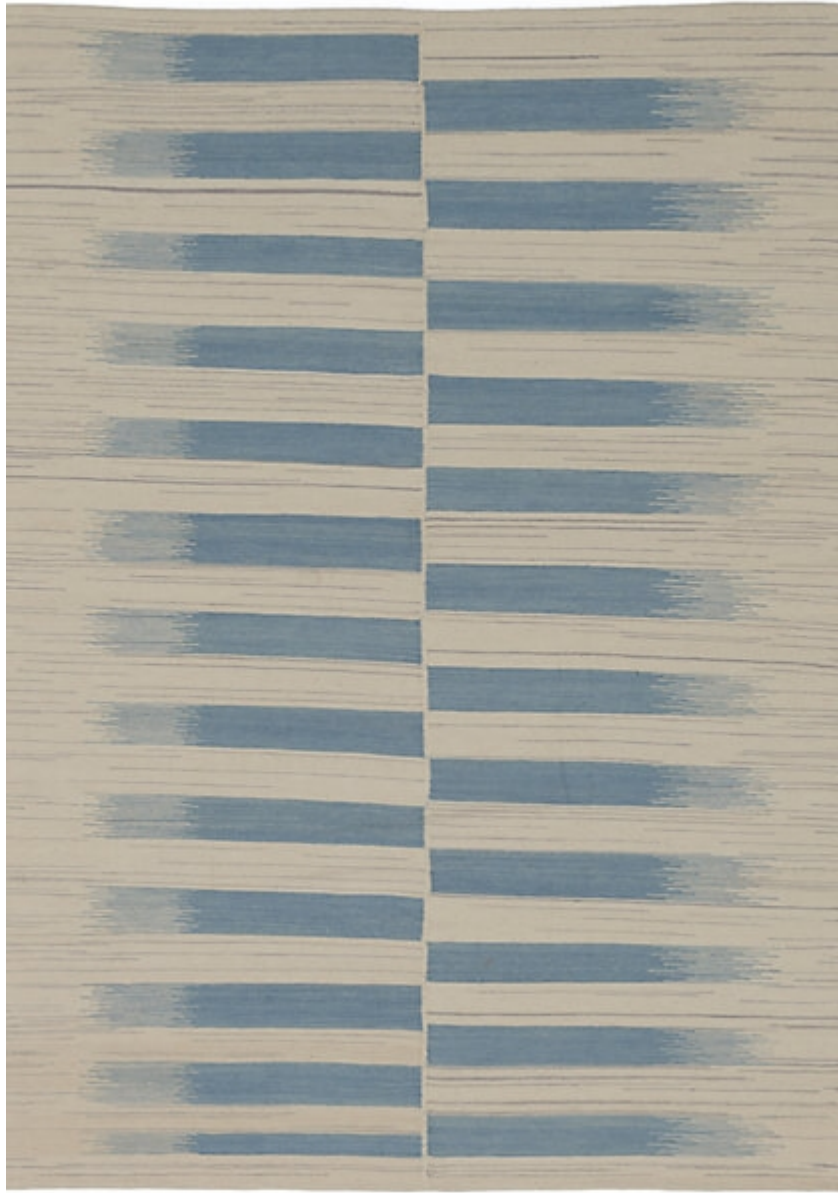

STARK

RUGS

AVAILABLE IN 3 COLORWAYS

MEREDITH - STEEL

SKU: RUGFLAT144201B06
CONSTRUCTION: FLATWEAVE HAND-MADE
COMPOSITION: 100% WOOL
PILE HEIGHT: 0.196 IN
TEXTURE: LOOP PILE
ORIGIN: INDIA
CUSTOM OPTIONS: FULL CUSTOM