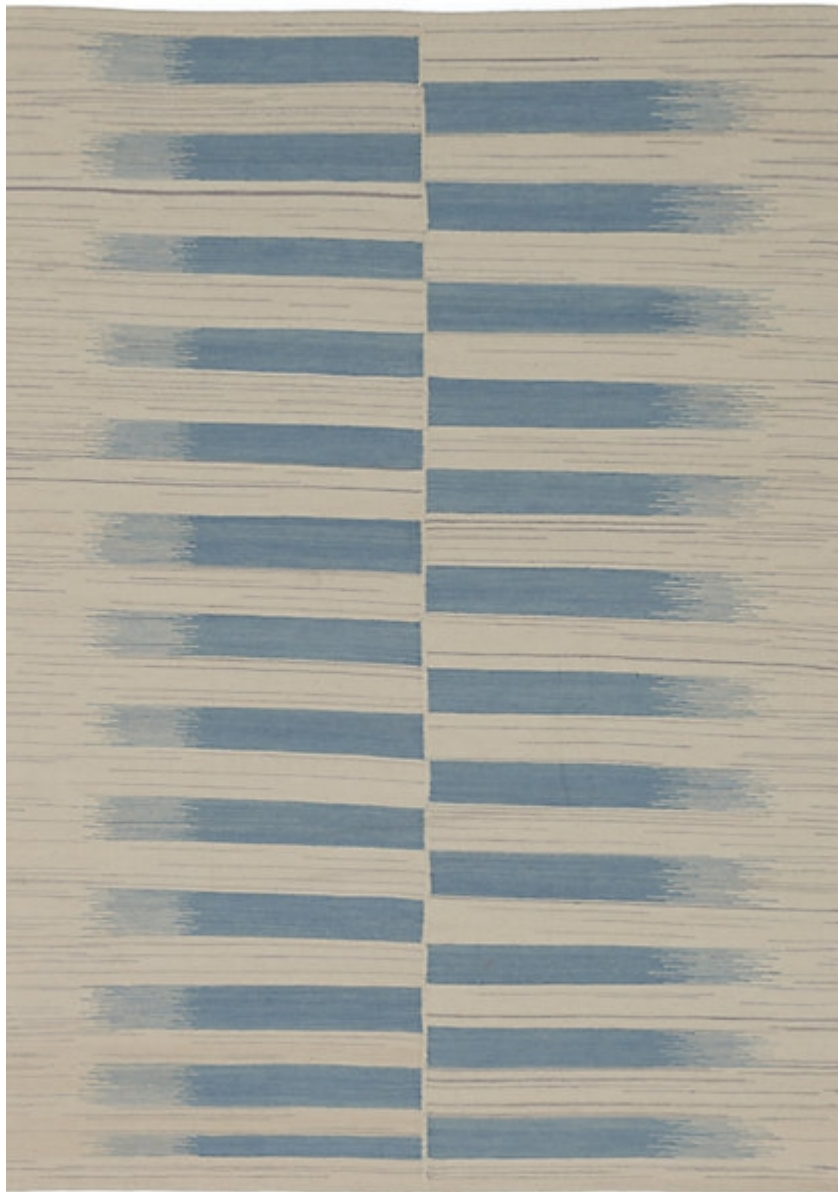

# STARK

# RUGS

AVAILABLE IN 3 COLORWAYS

## MEREDITH - STEEL

SKU: RUGFLAT144201B06  
CONSTRUCTION: FLATWEAVE  
COMPOSITION: 100% WOOL  
PILE HEIGHT: 0.196 IN  
ORIGIN: INDIA  
CUSTOM OPTIONS: FULL CUSTOM

Any size available made-to-order.  
Additional options available on request.