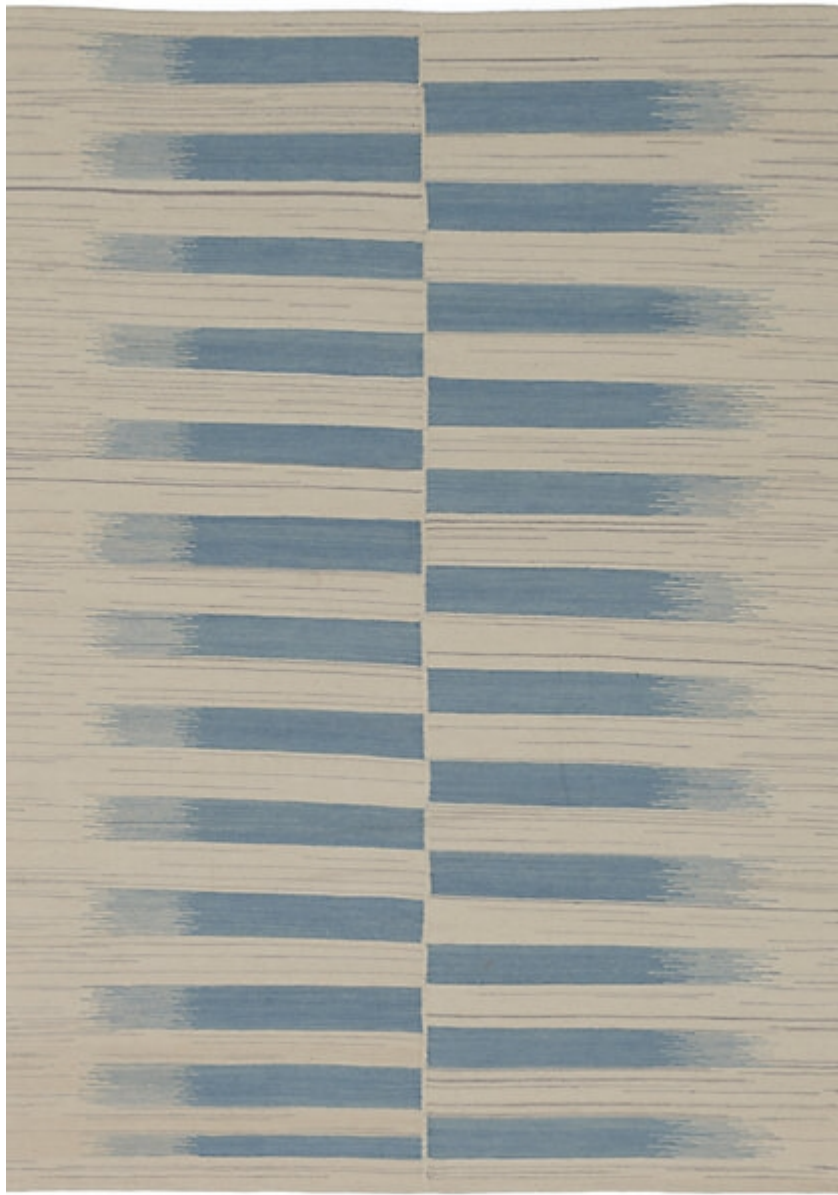

STARK

RUGS

AVAILABLE IN 3 COLORWAYS

MEREDITH - STEEL

SKU: RUGFLAT144201B06
CONSTRUCTION: FLATWEAVE HAND-MADE
COMPOSITION: 100% WOOL
PILE HEIGHT: 0.196 IN
TEXTURE: LOOP PILE
ORIGIN: INDIA
CUSTOM OPTIONS: FULL CUSTOM