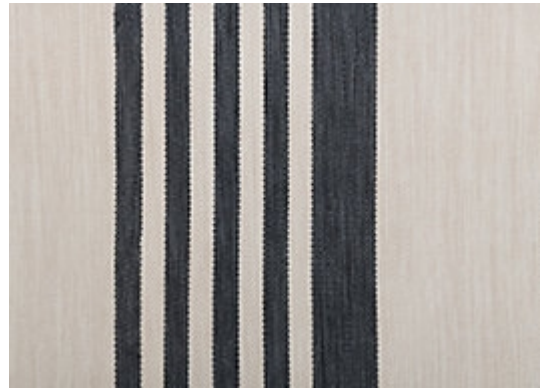

# STARK

# RUGS

AVAILABLE IN 3 COLORWAYS

## ASAKA - SILVER

SKU: RUGFLAT143630C06  
CONSTRUCTION: FLATWEAVE  
COMPOSITION: 100% STARK PERFORMANCE ACRYLIC  
PILE HEIGHT: 0.12 IN  
TEXTURE: LOOP PILE  
ORIGIN: INDIA  
CUSTOM OPTIONS: SPA HANDMADE COLORS