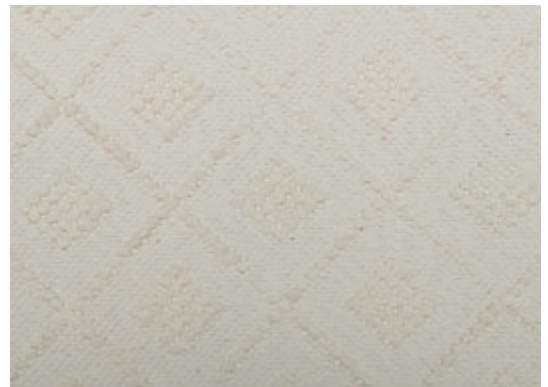

STARK

RUGS

AVAILABLE IN 5 COLORWAYS

DARLITA - BISQUE

SKU: RUGFLAT143007D06
CONSTRUCTION: FLATWEAVE
COMPOSITION: 100% STARK PERFORMANCE ACRYLIC
PILE HEIGHT: .39 IN
TEXTURE: LOOP PILE
ORIGIN: INDIA
CUSTOM OPTIONS: SPA HANDMADE COLORS