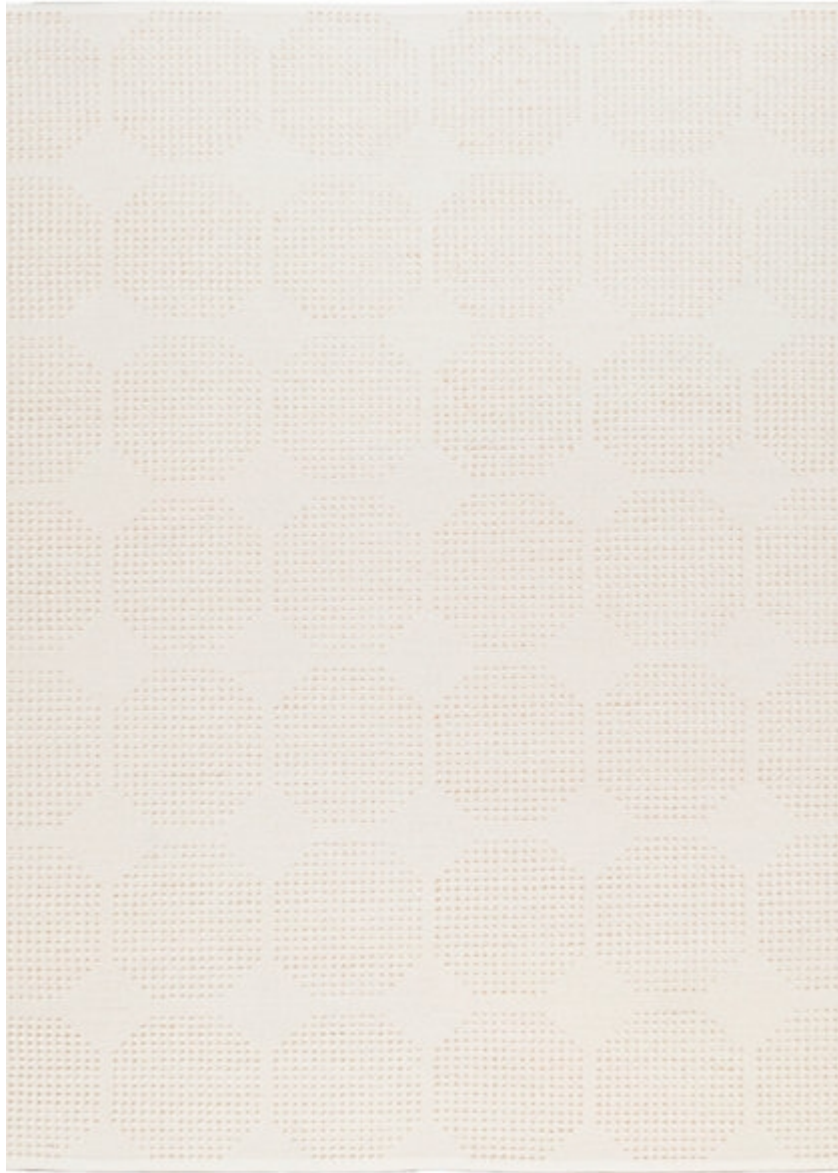

STARK

RUGS

AVAILABLE IN 5 COLORWAYS

CLEO - SAND

SKU: RUGFLAT143006A06
CONSTRUCTION: FLATWEAVE
COMPOSITION: 100% STARK PERFORMANCE ACRYLIC
PILE HEIGHT: .39 IN
PILE TYPE: LOOP PILE
ORIGIN: INDIA
CUSTOM OPTIONS: SPA HANDMADE COLORS

Any size available made-to-order.
Additional options available on request.

HANDMADE SIZES MAY VARY.

STARKCARPET.COM