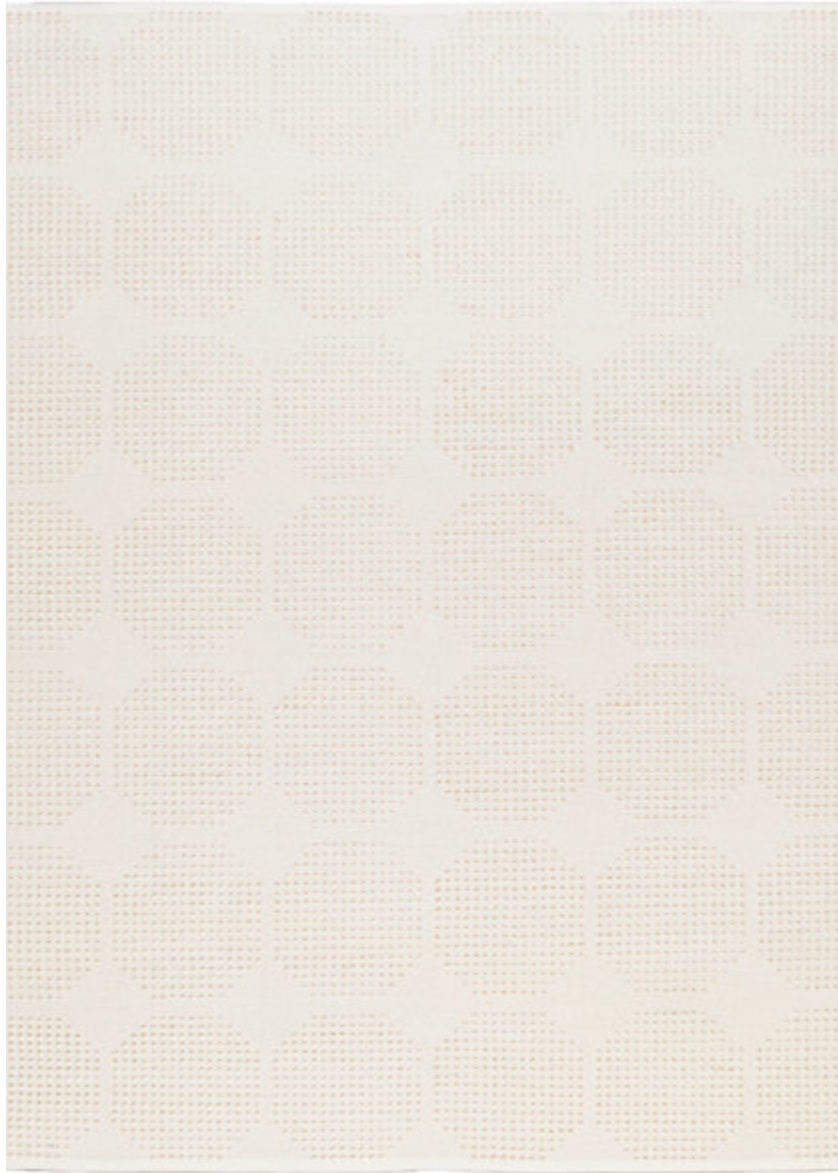

STARK

RUGS

AVAILABLE IN 5 COLORWAYS

CLEO - SAND

SKU: RUGFLAT143006A06
CONSTRUCTION: FLATWEAVE
COMPOSITION: 100% STARK PERFORMANCE ACRYLIC
PILE HEIGHT: .39 IN
TEXTURE: LOOP PILE
ORIGIN: INDIA
CUSTOM OPTIONS: SPA HANDMADE COLORS

Any size available made-to-order.
Additional options available on request.

HANDMADE SIZES MAY VARY.

STARKCARPET.COM