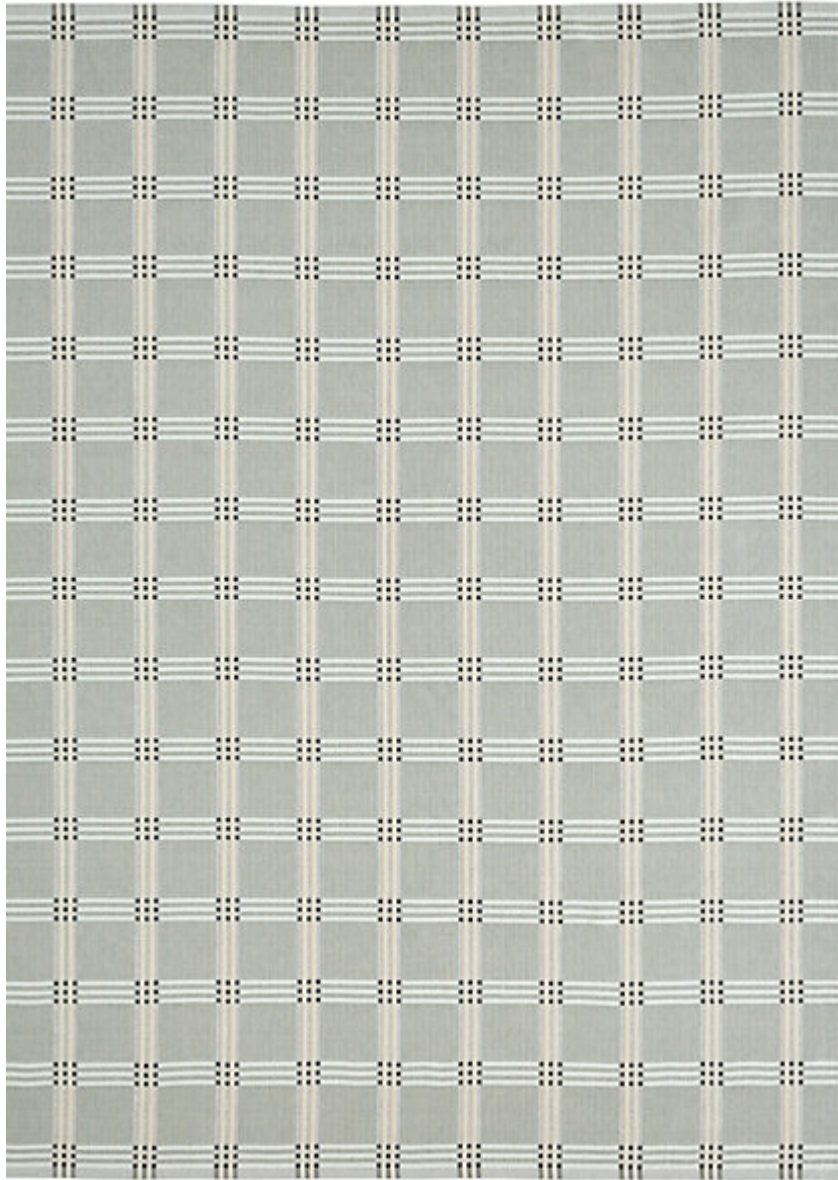

# STARK

# RUGS

AVAILABLE IN 5 COLORWAYS

## ANSLEY - SAGE

SKU: RUGFLAT142967D10  
CONSTRUCTION: FLATWEAVE  
COMPOSITION: 100% STARK PERFORMANCE ACRYLIC  
PILE HEIGHT: .20 IN  
ORIGIN: INDIA  
CUSTOM OPTIONS: SPA HANDMADE COLORS

Any size available made-to-order.  
Additional options available on request.