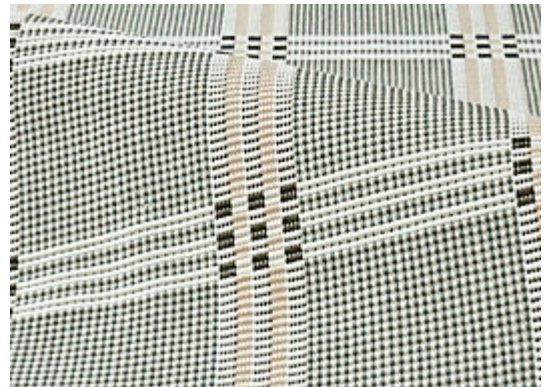

# RUGS

AVAILABLE IN 5 COLORWAYS

## ANSLEY - SAGE

SKU: RUGFLAT142967D10  
CONSTRUCTION: FLATWEAVE  
COMPOSITION: 100% STARK PERFORMANCE ACRYLIC  
PILE HEIGHT: .20 IN  
ORIGIN: INDIA  
CUSTOM OPTIONS: SPA HANDMADE COLORS

Any size available made-to-order.  
Additional options available on request.