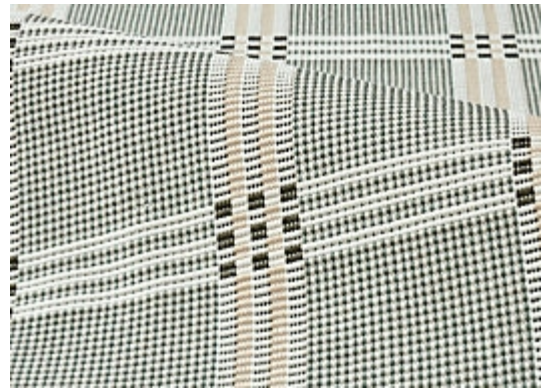

# RUGS

AVAILABLE IN 5 COLORWAYS

## ANSLEY - SAGE

SKU: RUGFLAT142967D06  
CONSTRUCTION: FLATWEAVE  
COMPOSITION: 100% STARK PERFORMANCE ACRYLIC  
PILE HEIGHT: .20 IN  
ORIGIN: INDIA  
CUSTOM OPTIONS: SPA HANDMADE COLORS

Any size available made-to-order.  
Additional options available on request.

HANDMADE SIZES MAY VARY.

STARKCARPET.COM