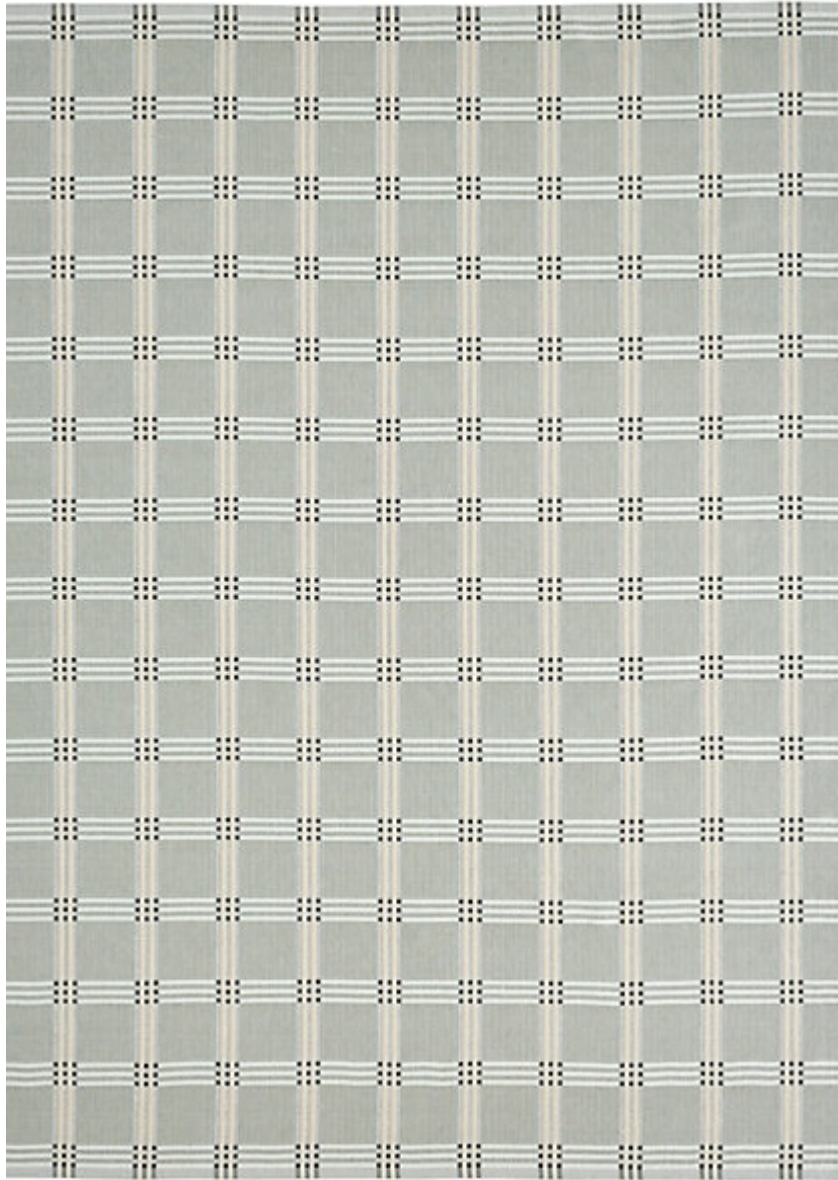

STARK

RUGS

AVAILABLE IN 5 COLORWAYS

ANSLEY - SAGE

SKU: RUGFLAT142967D06
CONSTRUCTION: FLATWEAVE
COMPOSITION: 100% STARK PERFORMANCE ACRYLIC
PILE HEIGHT: .20 IN
ORIGIN: INDIA
CUSTOM OPTIONS: SPA HANDMADE COLORS