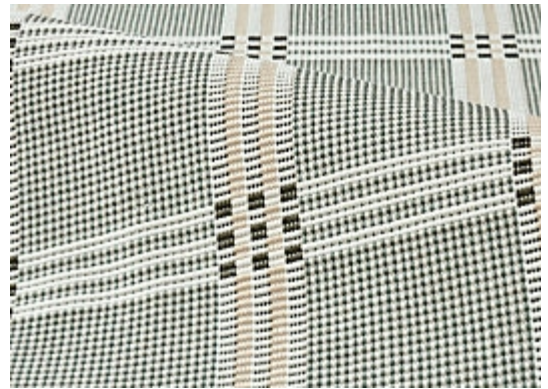

STARK

RUGS

AVAILABLE IN 5 COLORWAYS

ANSLEY - SAGE

SKU: RUGFLAT142967D06
CONSTRUCTION: FLATWEAVE
COMPOSITION: 100% STARK PERFORMANCE ACRYLIC
PILE HEIGHT: .20 IN
ORIGIN: INDIA
CUSTOM OPTIONS: SPA HANDMADE COLORS

Any size available made-to-order.
Additional options available on request.

HANDMADE SIZES MAY VARY.

STARKCARPET.COM