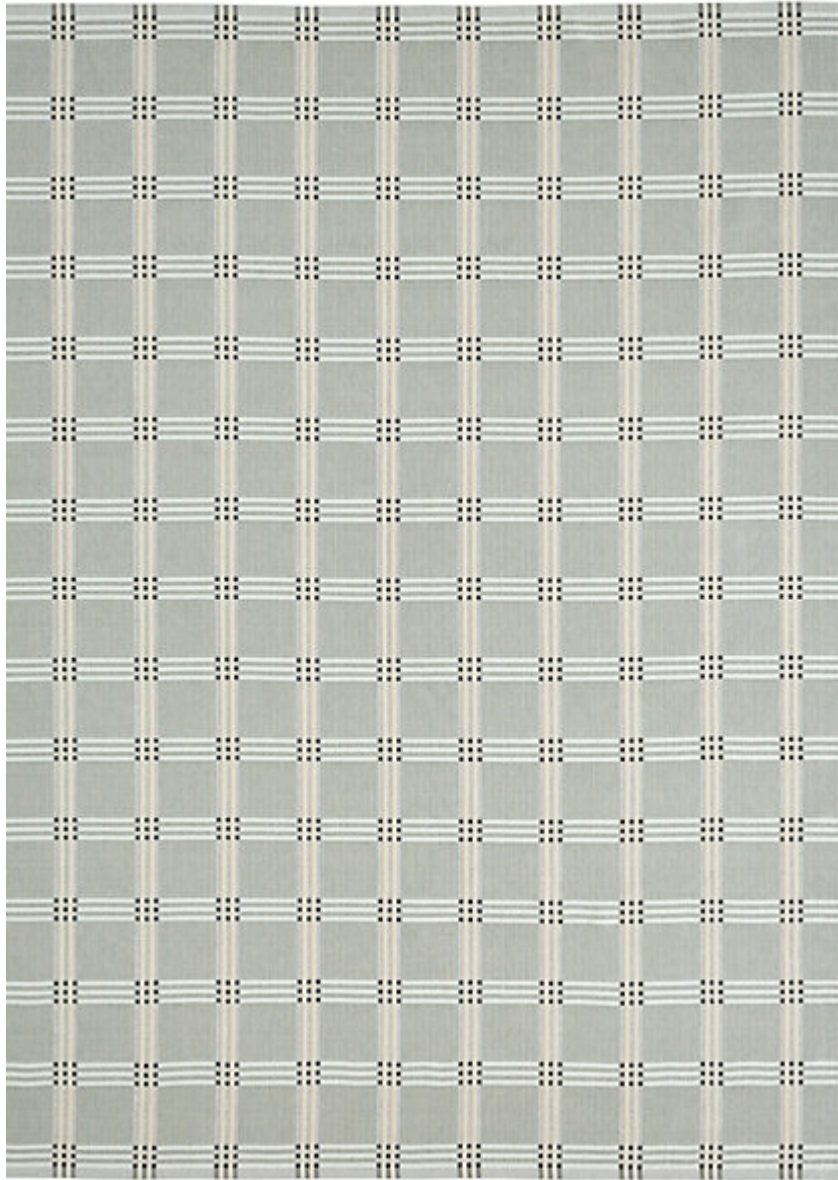

# STARK

# RUGS

AVAILABLE IN 5 COLORWAYS

## ANSLEY - SAGE

SKU: RUGFLAT142967D06  
CONSTRUCTION: FLATWEAVE  
COMPOSITION: 100% STARK PERFORMANCE ACRYLIC  
PILE HEIGHT: .20 IN  
ORIGIN: INDIA  
CUSTOM OPTIONS: SPA HANDMADE COLORS

Any size available made-to-order.  
Additional options available on request.