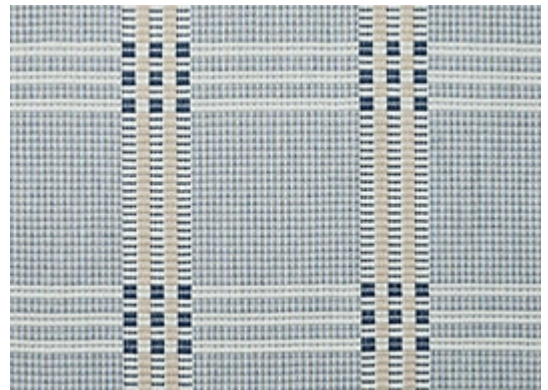

STARK

RUGS

AVAILABLE IN 5 COLORWAYS

ANSLEY - INDIGO

SKU: RUGFLAT142967C06
CONSTRUCTION: FLATWEAVE
COMPOSITION: 100% STARK PERFORMANCE ACRYLIC
PILE HEIGHT: .20 IN
ORIGIN: INDIA
CUSTOM OPTIONS: SPA HANDMADE COLORS

Any size available made-to-order.
Additional options available on request.

HANDMADE SIZES MAY VARY.

STARKCARPET.COM