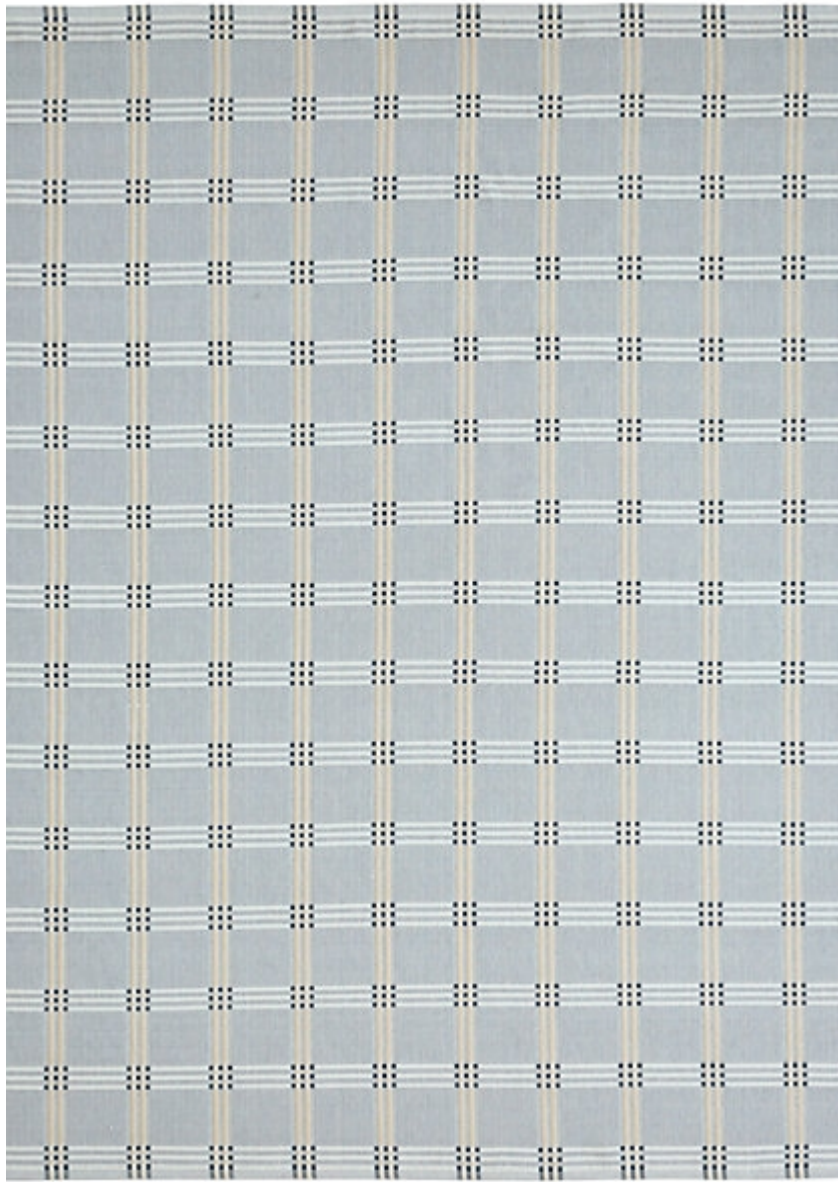

STARK

RUGS

AVAILABLE IN 5 COLORWAYS

ANSLEY - INDIGO

SKU: RUGFLAT142967C06
CONSTRUCTION: FLATWEAVE
COMPOSITION: 100% STARK PERFORMANCE ACRYLIC
PILE HEIGHT: .20 IN
ORIGIN: INDIA
CUSTOM OPTIONS: SPA HANDMADE COLORS