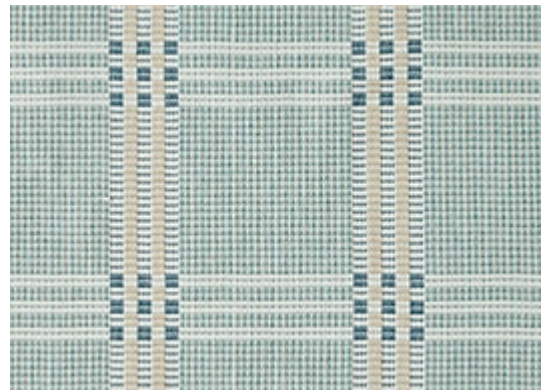

STARK

RUGS

AVAILABLE IN 5 COLORWAYS

ANSLEY - AZURE

SKU: RUGFLAT142967B06
CONSTRUCTION: FLATWEAVE
COMPOSITION: 100% STARK PERFORMANCE ACRYLIC
PILE HEIGHT: .20 IN
ORIGIN: INDIA
CUSTOM OPTIONS: SPA HANDMADE COLORS

Any size available made-to-order.
Additional options available on request.

HANDMADE SIZES MAY VARY.

STARKCARPET.COM