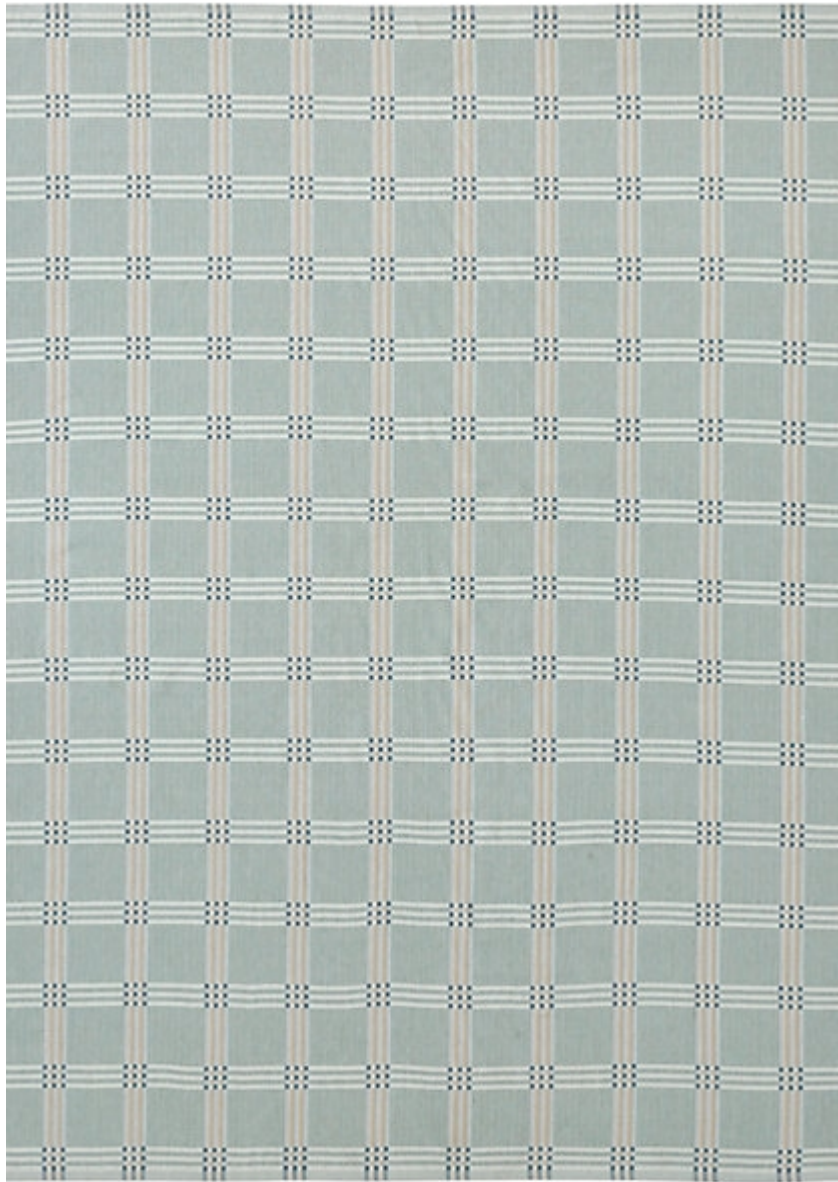

STARK

RUGS

AVAILABLE IN 5 COLORWAYS

ANSLEY - AZURE

SKU: RUGFLAT142967B06
CONSTRUCTION: FLATWEAVE
COMPOSITION: 100% STARK PERFORMANCE ACRYLIC
PILE HEIGHT: .20 IN
ORIGIN: INDIA
CUSTOM OPTIONS: SPA HANDMADE COLORS