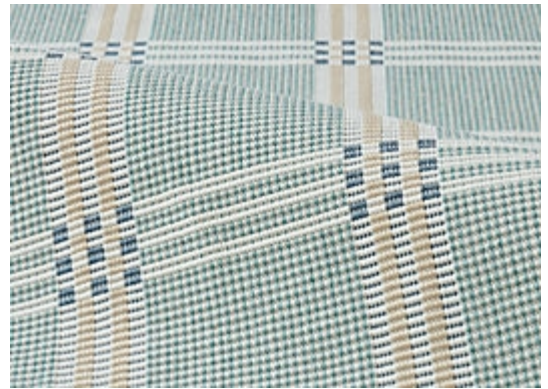

STARK

RUGS

AVAILABLE IN 5 COLORWAYS

ANSLEY - AZURE

SKU: RUGFLAT142967B06
CONSTRUCTION: FLATWEAVE
COMPOSITION: 100% STARK PERFORMANCE ACRYLIC
PILE HEIGHT: .20 IN
ORIGIN: INDIA
CUSTOM OPTIONS: SPA HANDMADE COLORS

Any size available made-to-order.
Additional options available on request.

HANDMADE SIZES MAY VARY.

STARKCARPET.COM