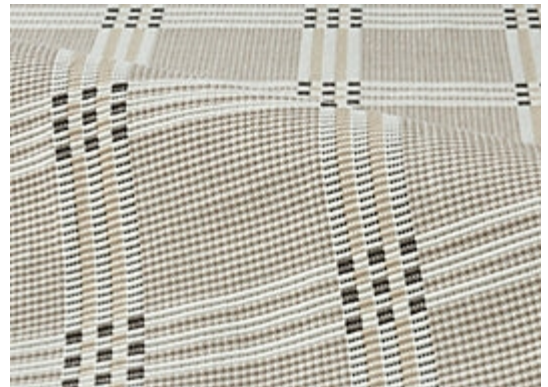

STARK

RUGS

AVAILABLE IN 5 COLORWAYS

ANSLEY - TAWNY

SKU: RUGFLAT142967A06
CONSTRUCTION: FLATWEAVE
COMPOSITION: 100% STARK PERFORMANCE ACRYLIC
PILE HEIGHT: .20 IN
ORIGIN: INDIA
CUSTOM OPTIONS: SPA HANDMADE COLORS

Any size available made-to-order.
Additional options available on request.

HANDMADE SIZES MAY VARY.

STARKCARPET.COM