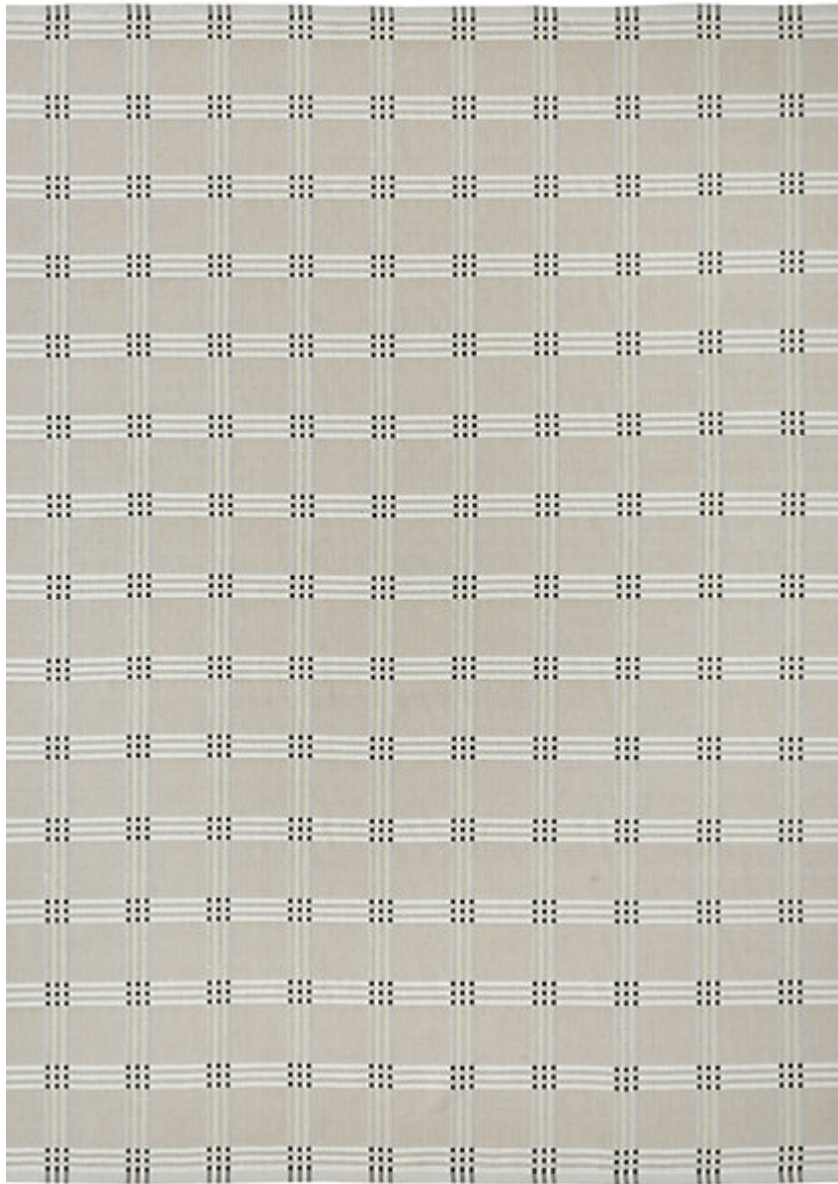

STARK

RUGS

AVAILABLE IN 5 COLORWAYS

ANSLEY - TAWNY

SKU: RUGFLAT142967A06
CONSTRUCTION: FLATWEAVE
COMPOSITION: 100% STARK PERFORMANCE ACRYLIC
PILE HEIGHT: .20 IN
ORIGIN: INDIA
CUSTOM OPTIONS: SPA HANDMADE COLORS