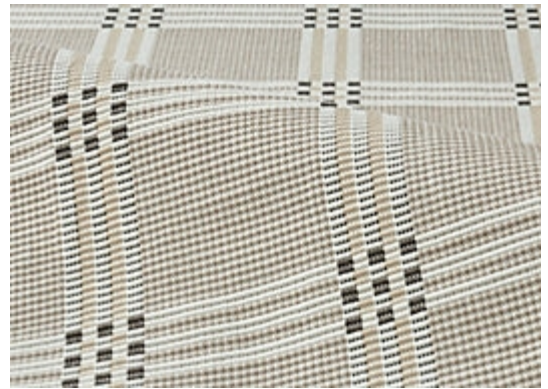

STARK

RUGS

AVAILABLE IN 5 COLORWAYS

ANSLEY - TAWNY

SKU: RUGFLAT142967A06
CONSTRUCTION: FLATWEAVE
COMPOSITION: 100% STARK PERFORMANCE ACRYLIC
PILE HEIGHT: .20 IN
ORIGIN: INDIA
CUSTOM OPTIONS: SPA HANDMADE COLORS

Any size available made-to-order.
Additional options available on request.

HANDMADE SIZES MAY VARY.

STARKCARPET.COM