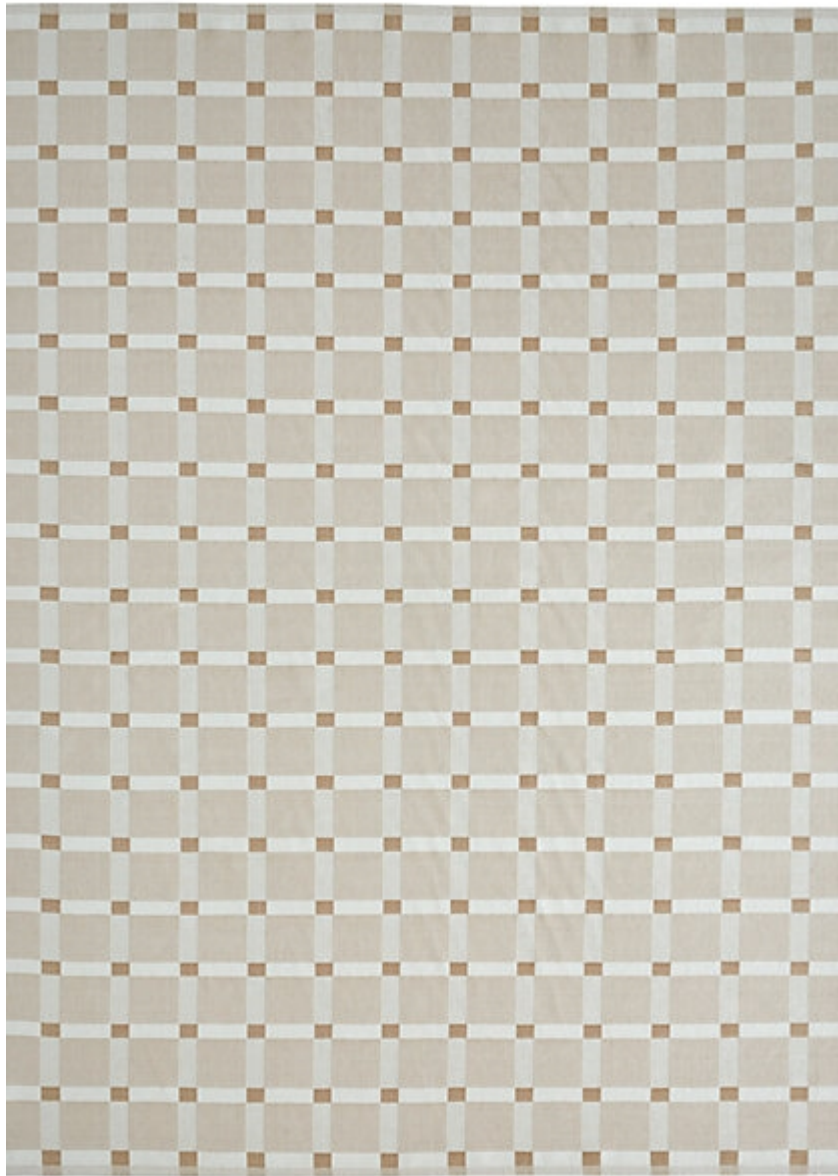

STARK

RUGS

AVAILABLE IN 4 COLORWAYS

ALARY - DESERT

SKU: RUGFLAT142965D06
CONSTRUCTION: FLATWEAVE
COMPOSITION: 100% STARK PERFORMANCE ACRYLIC
PILE HEIGHT: .2 IN
ORIGIN: INDIA
CUSTOM OPTIONS: SPA HANDMADE COLORS

Any size available made-to-order.
Additional options available on request.

HANDMADE SIZES MAY VARY.

STARKCARPET.COM