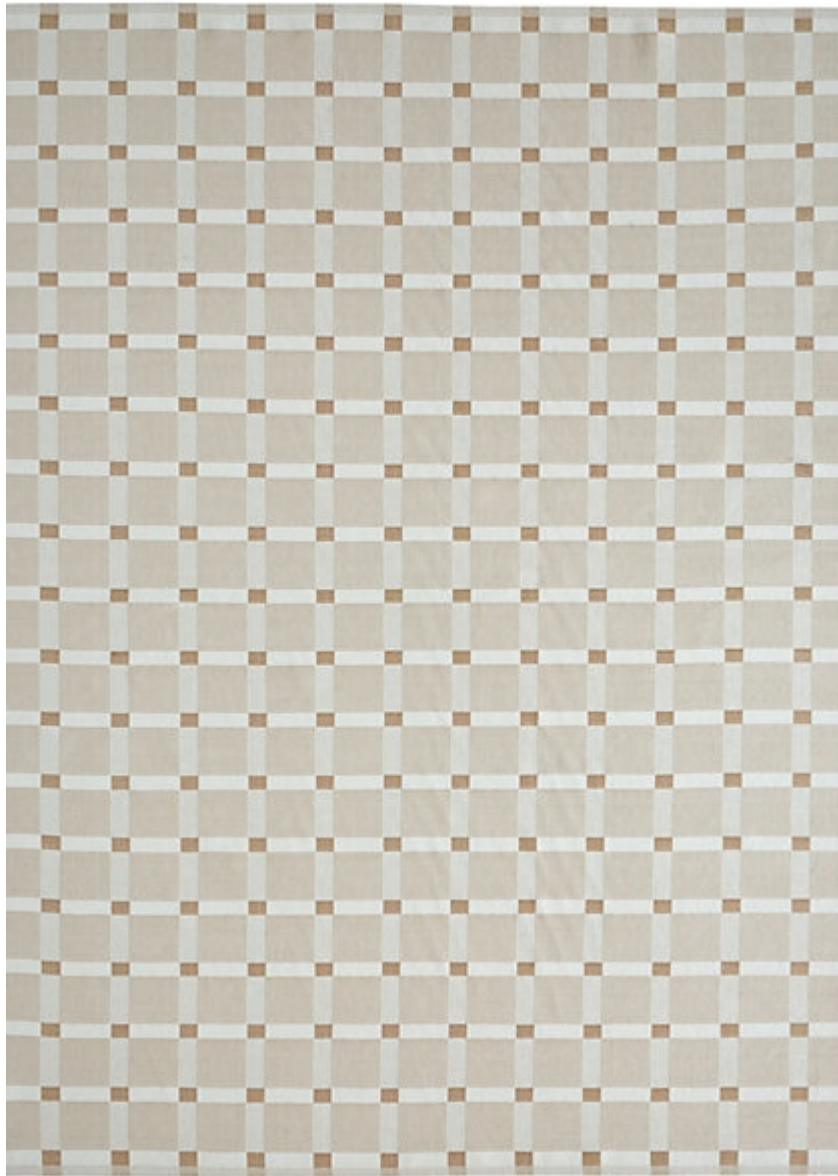

# STARK

## RUGS

AVAILABLE IN 4 COLORWAYS

### ALARY - DESERT

SKU: RUGFLAT142965D06  
CONSTRUCTION: FLATWEAVE  
COMPOSITION: 100% STARK PERFORMANCE ACRYLIC  
PILE HEIGHT: .2 IN  
ORIGIN: INDIA  
CUSTOM OPTIONS: SPA HANDMADE COLORS

Any size available made-to-order.  
Additional options available on request.