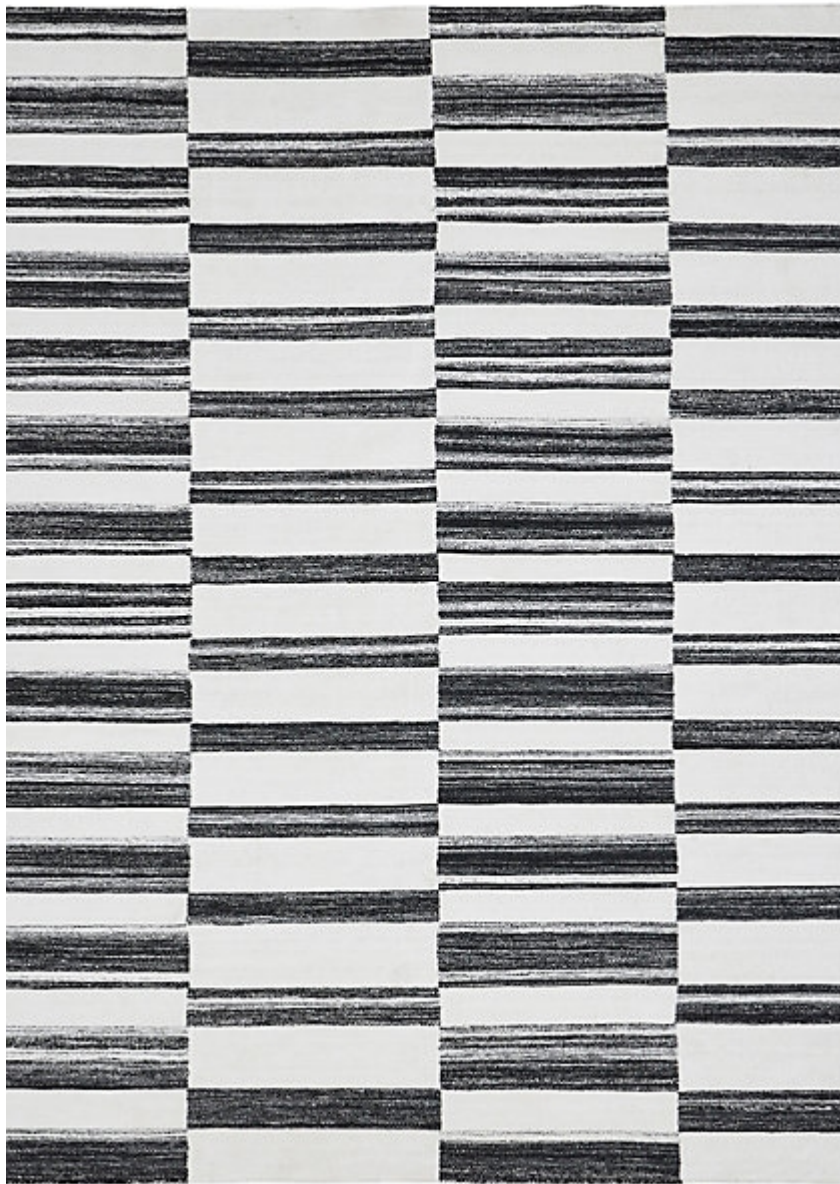

STARK

RUGS

AVAILABLE IN 4 COLORWAYS

KENDI - STORM

SKU: RUGFLAT142911D06
CONSTRUCTION: FLATWEAVE HAND-MADE
COMPOSITION: 100% STARK PERFORMANCE ACRYLIC
PILE HEIGHT: 0.118 IN
TEXTURE: LOOP PILE
ORIGIN: INDIA
CUSTOM OPTIONS: NO CUSTOM COLOR OR FIBER

Any size available made-to-order.
Additional options available on request.

HANDMADE SIZES MAY VARY.

STARKCARPET.COM