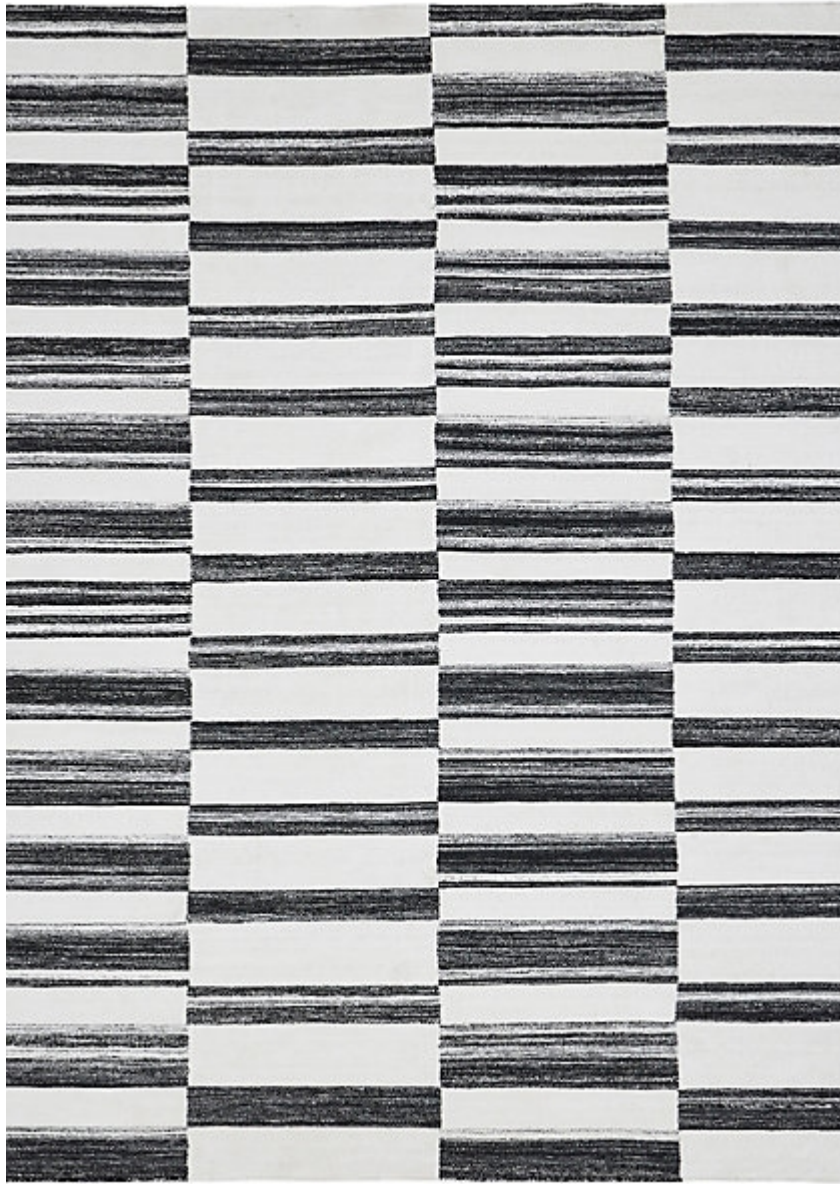

# STARK

# RUGS

AVAILABLE IN 4 COLORWAYS

## KENDI - STORM

SKU: RUGFLAT142911D06  
CONSTRUCTION: FLATWEAVE HAND-MADE  
COMPOSITION: 100% STARK PERFORMANCE ACRYLIC  
PILE HEIGHT: 0.118 IN  
TEXTURE: LOOP PILE  
ORIGIN: INDIA  
CUSTOM OPTIONS: NO CUSTOM COLOR OR FIBER