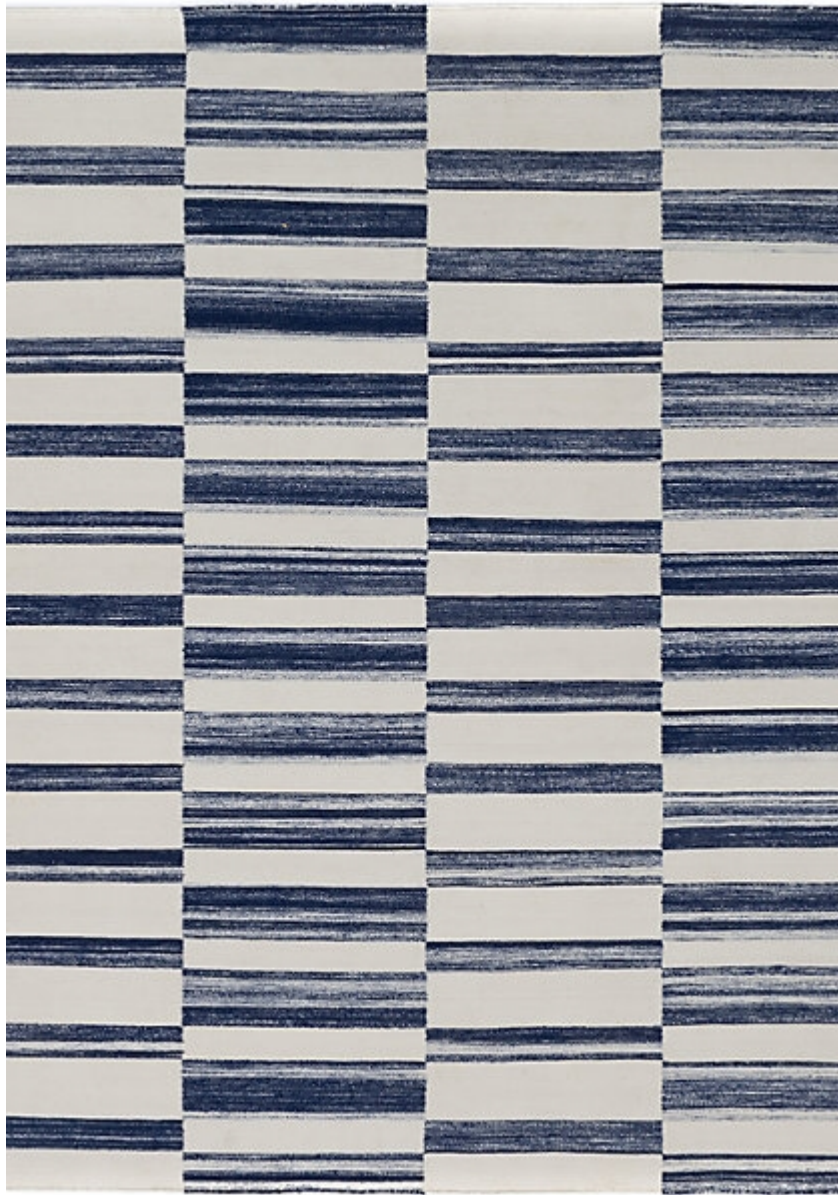

STARK

RUGS

AVAILABLE IN 4 COLORWAYS

KENDI - SKY

SKU: RUGFLAT142911A06
CONSTRUCTION: FLATWEAVE
COMPOSITION: 100% STARK PERFORMANCE ACRYLIC
PILE HEIGHT: 0.118 IN
ORIGIN: INDIA
CUSTOM OPTIONS: NO CUSTOM COLOR OR FIBER