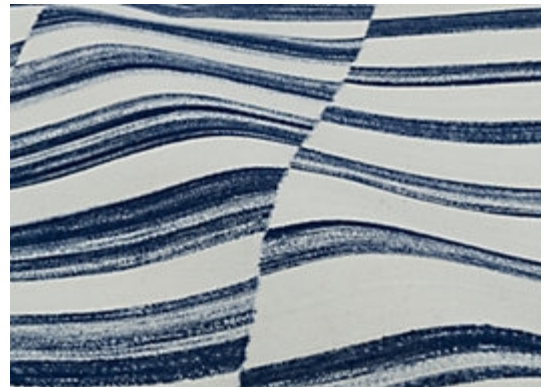

STARK

RUGS

AVAILABLE IN 4 COLORWAYS

KENDI - SKY

SKU: RUGFLAT142911A06
CONSTRUCTION: FLATWEAVE
COMPOSITION: 100% STARK PERFORMANCE ACRYLIC
PILE HEIGHT: 0.118 IN
ORIGIN: INDIA
CUSTOM OPTIONS: NO CUSTOM COLOR OR FIBER