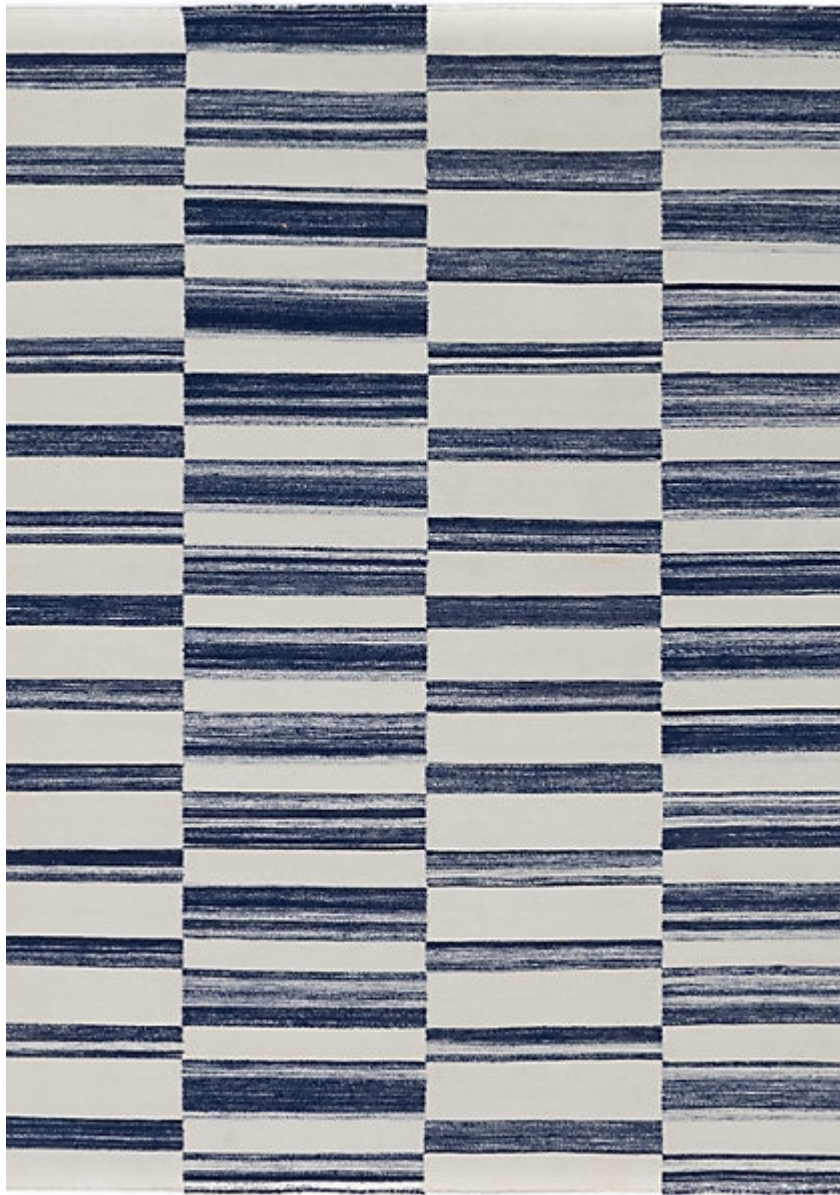

STARK

RUGS

AVAILABLE IN 4 COLORWAYS

KENDI - SKY

SKU: RUGFLAT142911A06
CONSTRUCTION: FLATWEAVE
COMPOSITION: 100% STARK PERFORMANCE ACRYLIC
PILE HEIGHT: 0.118 IN
ORIGIN: INDIA
CUSTOM OPTIONS: NO CUSTOM COLOR OR FIBER